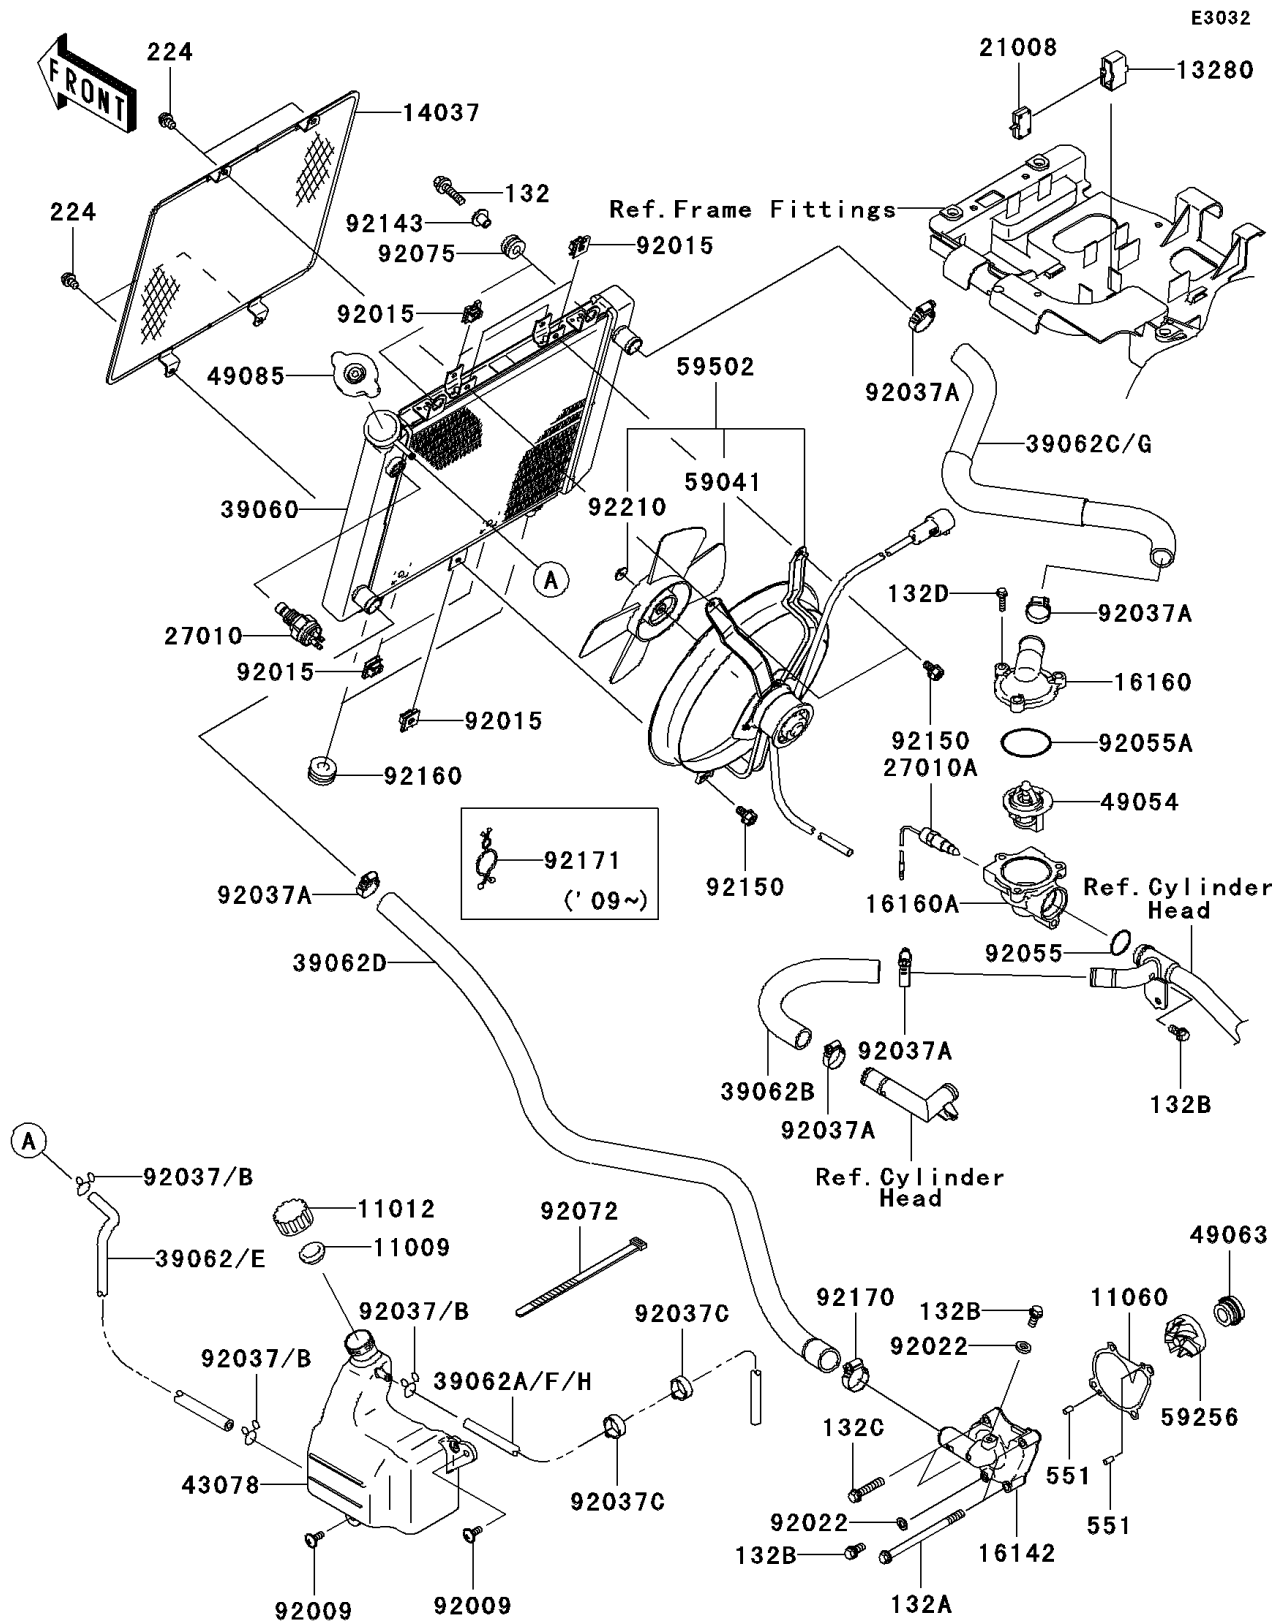

2006 Brute Force 650 4x4i Hardwoods Green HD

PARTS DIAGRAM

Radiator

2006 Brute Force 650 4x4i Hardwoods Green HD

PARTS LIST

Radiator

ITEM NAME	PART NUMBER	QUANTITY
GASKET,RESERVOIR TANK CAP (Ref # 11009)	11009-1145	1
CAP (Ref # 11012)	11012-1084	1
GASKET,WATER PUMP (Ref # 11060)	11060-1964	1
HOLDER,BREAKER (Ref # 13280)	13280-0082	1
SCREEN (Ref # 14037)	14037-0045	1
COVER-PUMP,WATER (Ref # 16142)	16142-0002	1
BODY,THERMOSTAT,UPP (Ref # 16160)	16160-0046	1
BODY,THERMOSTAT,LWR (Ref # 16160A)	16160-0067	1
BREAKER,CIRCUIT (Ref # 21008)	21008-0002	1
SWITCH,FAN (Ref # 27010)	27010-1202	1
SWITCH,SENSOR WATER (Ref # 27010A)	27010-1346	1
RADIATOR (Ref # 39060)	39060-0016	1
HOSE-COOLING,5.5X10.5X1200 (Ref # 39062)	39062-0034	1
HOSE-COOLING,5.5X10.5X890 (Ref # 39062A)	39062-0056	1
HOSE-COOLING,FR HEAD-THERMO (Ref # 39062B)	39062-0178	1
HOSE-COOLING,THERMO-RADIATOR (Ref # 39062C)	39062-0179	1
HOSE-COOLING,RAD-WATER PUMP (Ref # 39062D)	39062-0180	1
RESERVOIR (Ref # 43078)	43078-0024	1
THERMOSTAT (Ref # 49054)	49054-1055	1
SEAL-MECHANICAL,WATER (Ref # 49063)	49063-1055	1
CAP-ASSY-PRESSURE (Ref # 49085)	49085-1066	1
FAN (Ref # 59041)	59041-0003	1
IMPELLER (Ref # 59256)	59256-1069	1
FAN-ASSY (Ref # 59502)	59502-0022	1
SCREW,6X16 (Ref # 92009)	92009-1694	2
NUT (Ref # 92015)	92015-1487	7
WASHER,6.2X11X1 (Ref # 92022)	92022-304	2
CLAMP,TUBE (Ref # 92037)	92037-147	3
CLAMP,COOLING HOSE (Ref # 92037A)	92037-1589	5