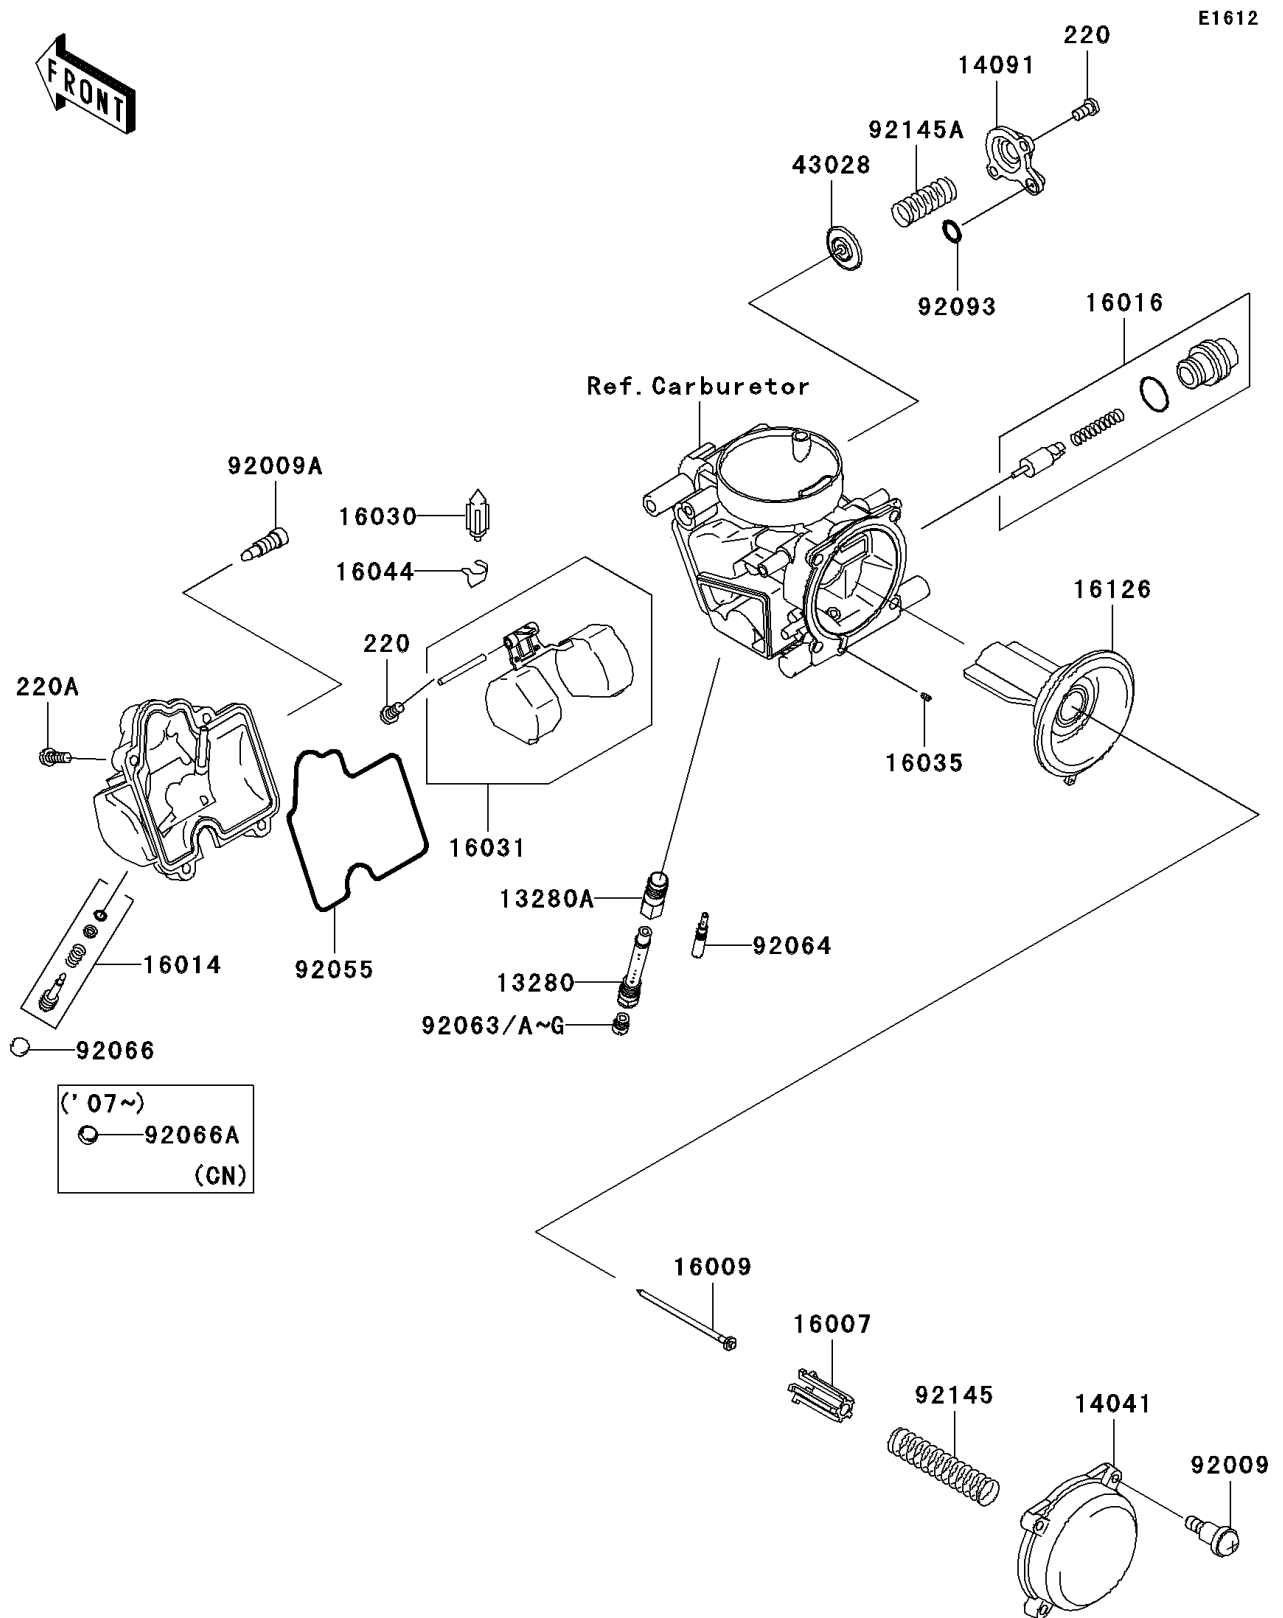

PARTS DIAGRAM Carburetor Parts

2010 Brute Force 650 4x4i Hardwoods Green HD (Canada Only)

PARTS LIST

Carburetor Parts

ITEM NAME	PART NUMBER	QUANTITY
-----------	-------------	----------
