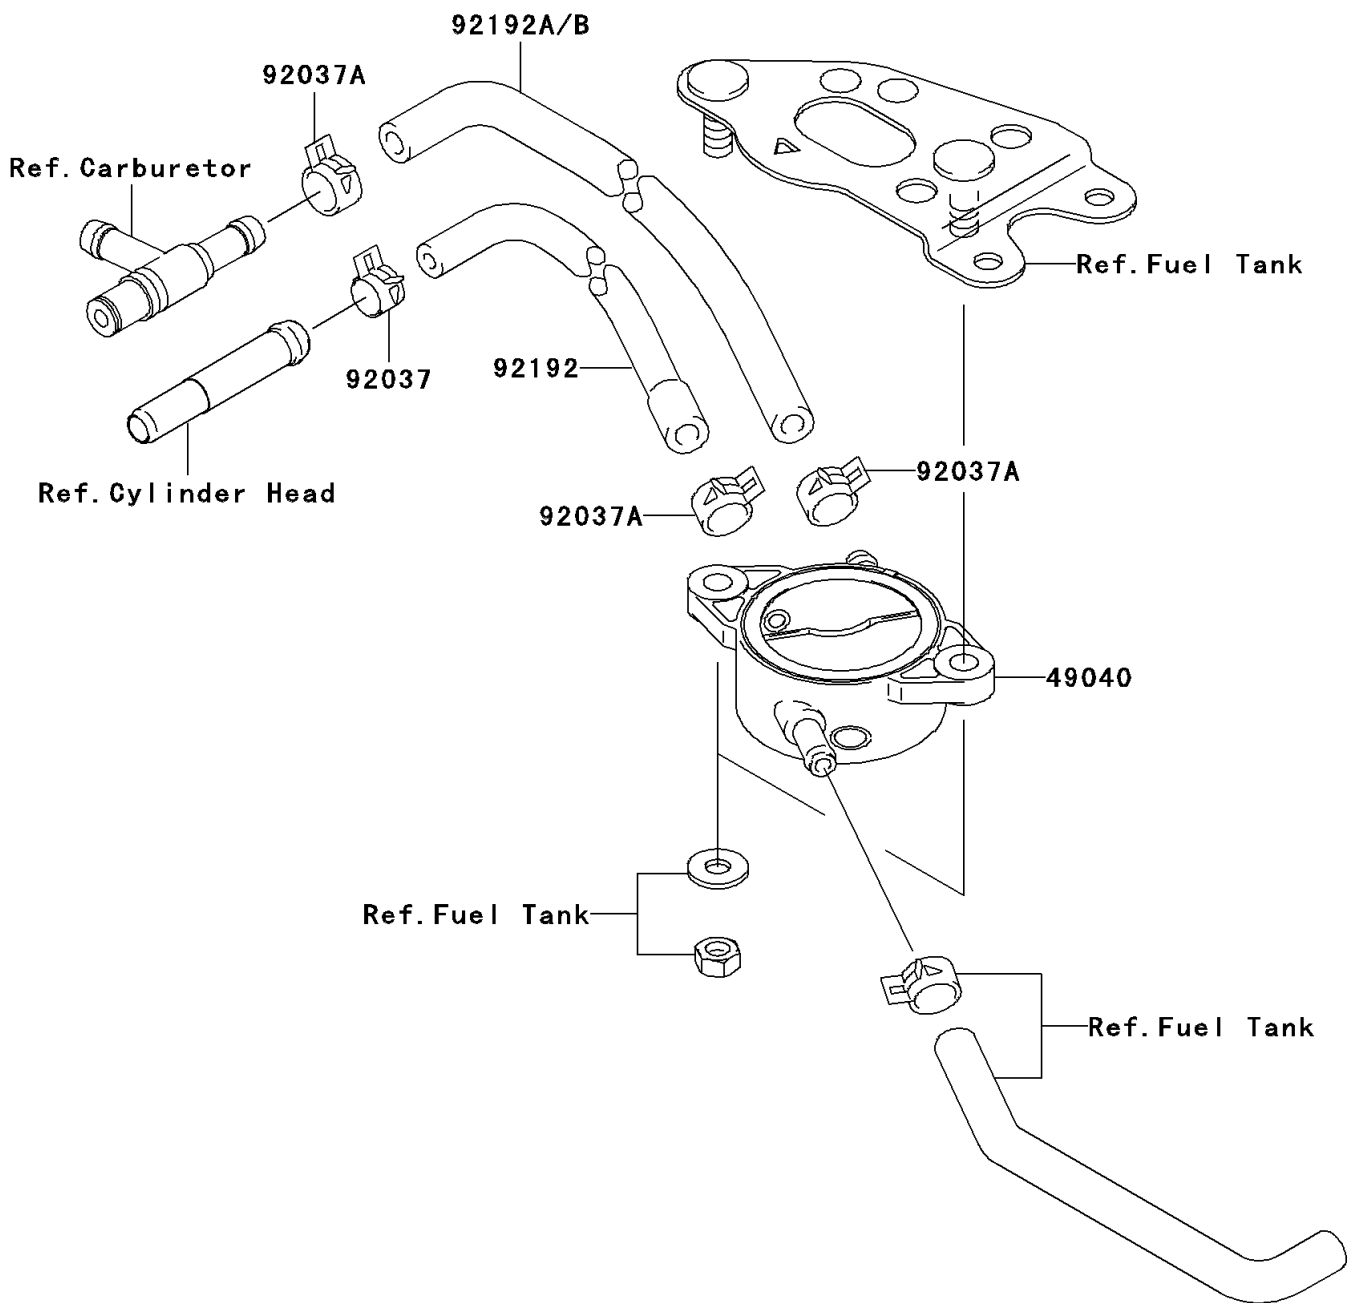

**PARTS DIAGRAM**  
Fuel Pump

E1520

# 2010 Brute Force 650 4x4i Hardwoods Green HD (Canada Only)

## PARTS LIST

### Fuel Pump

ITEM NAME	PART NUMBER	QUANTITY
-----------	-------------	----------

---