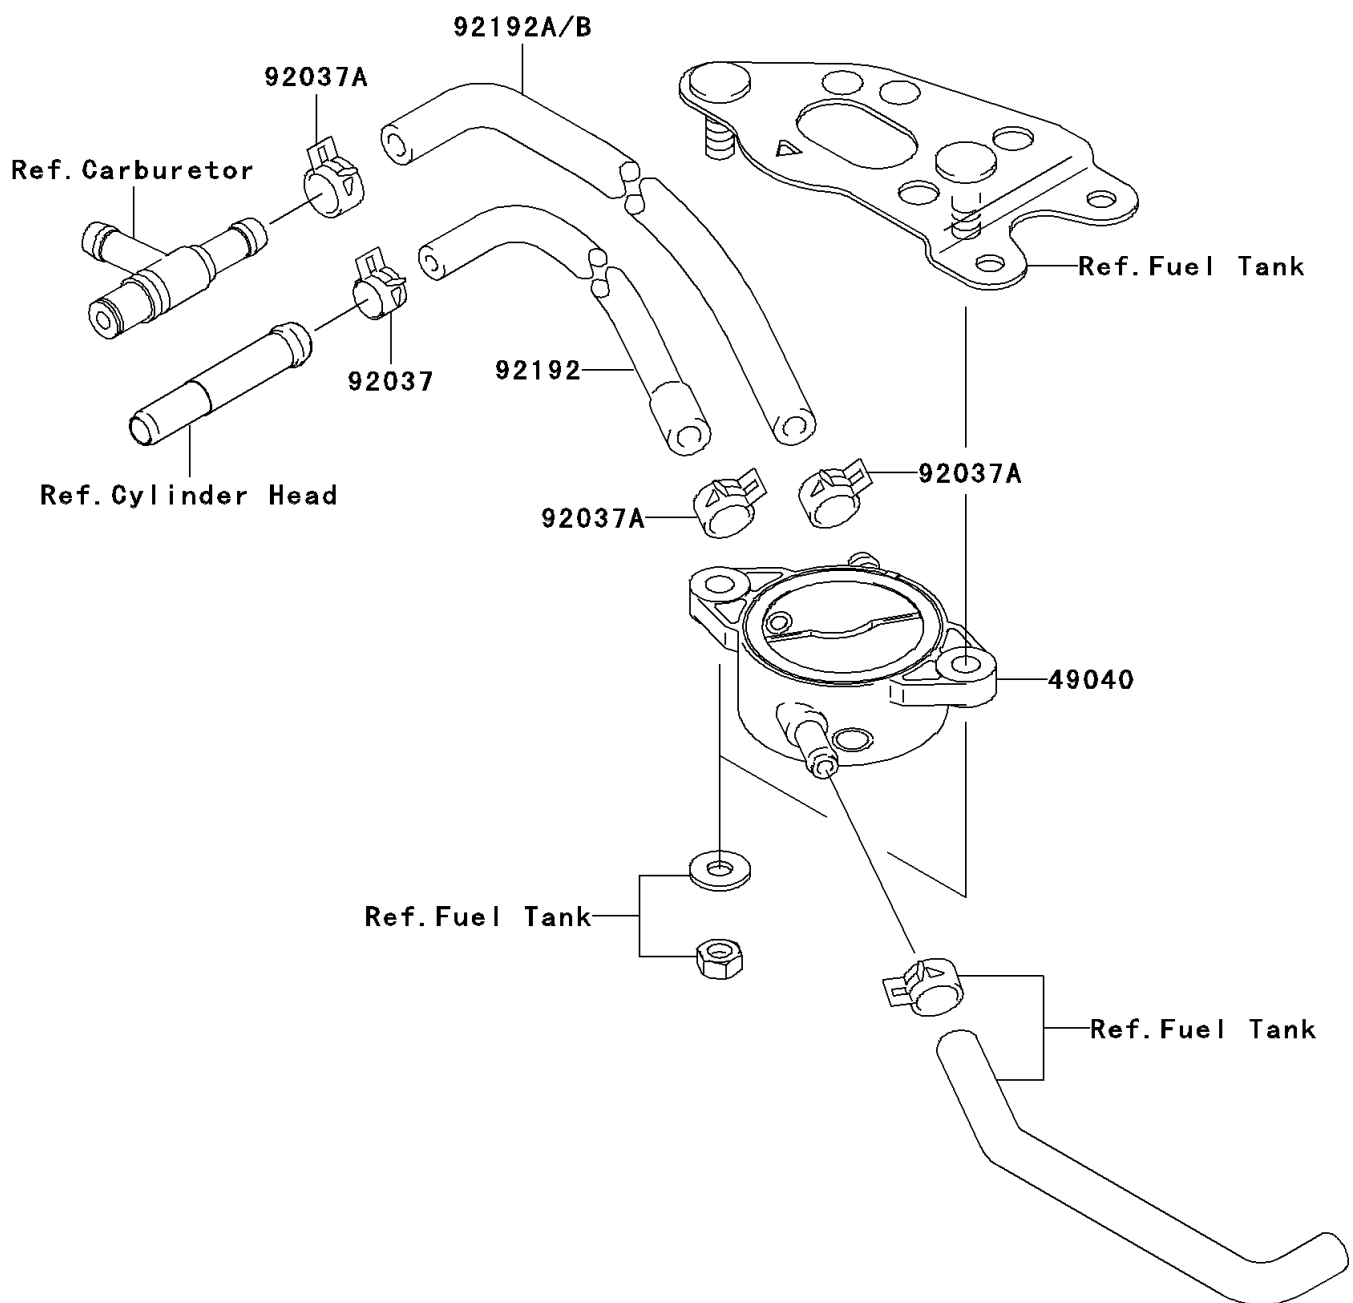

2006 Brute Force 650 4x4i Hardwoods Green HD

PARTS DIAGRAM

Fuel Pump

E1520

2006 Brute Force 650 4x4i Hardwoods Green HD

PARTS LIST

Fuel Pump

ITEM NAME	PART NUMBER	QUANTITY
PUMP-FUEL (Ref # 49040)	49040-0005	1
CLAMP,TUBE (Ref # 92037)	92037-1461	1
CLAMP,TUBE (Ref # 92037A)	92037-1505	3
TUBE,L=510,BLUE STRIPE (Ref # 92192)	92192-0060	1
TUBE,5.8X10.8X580 (Ref # 92192A)	92192-0182	1