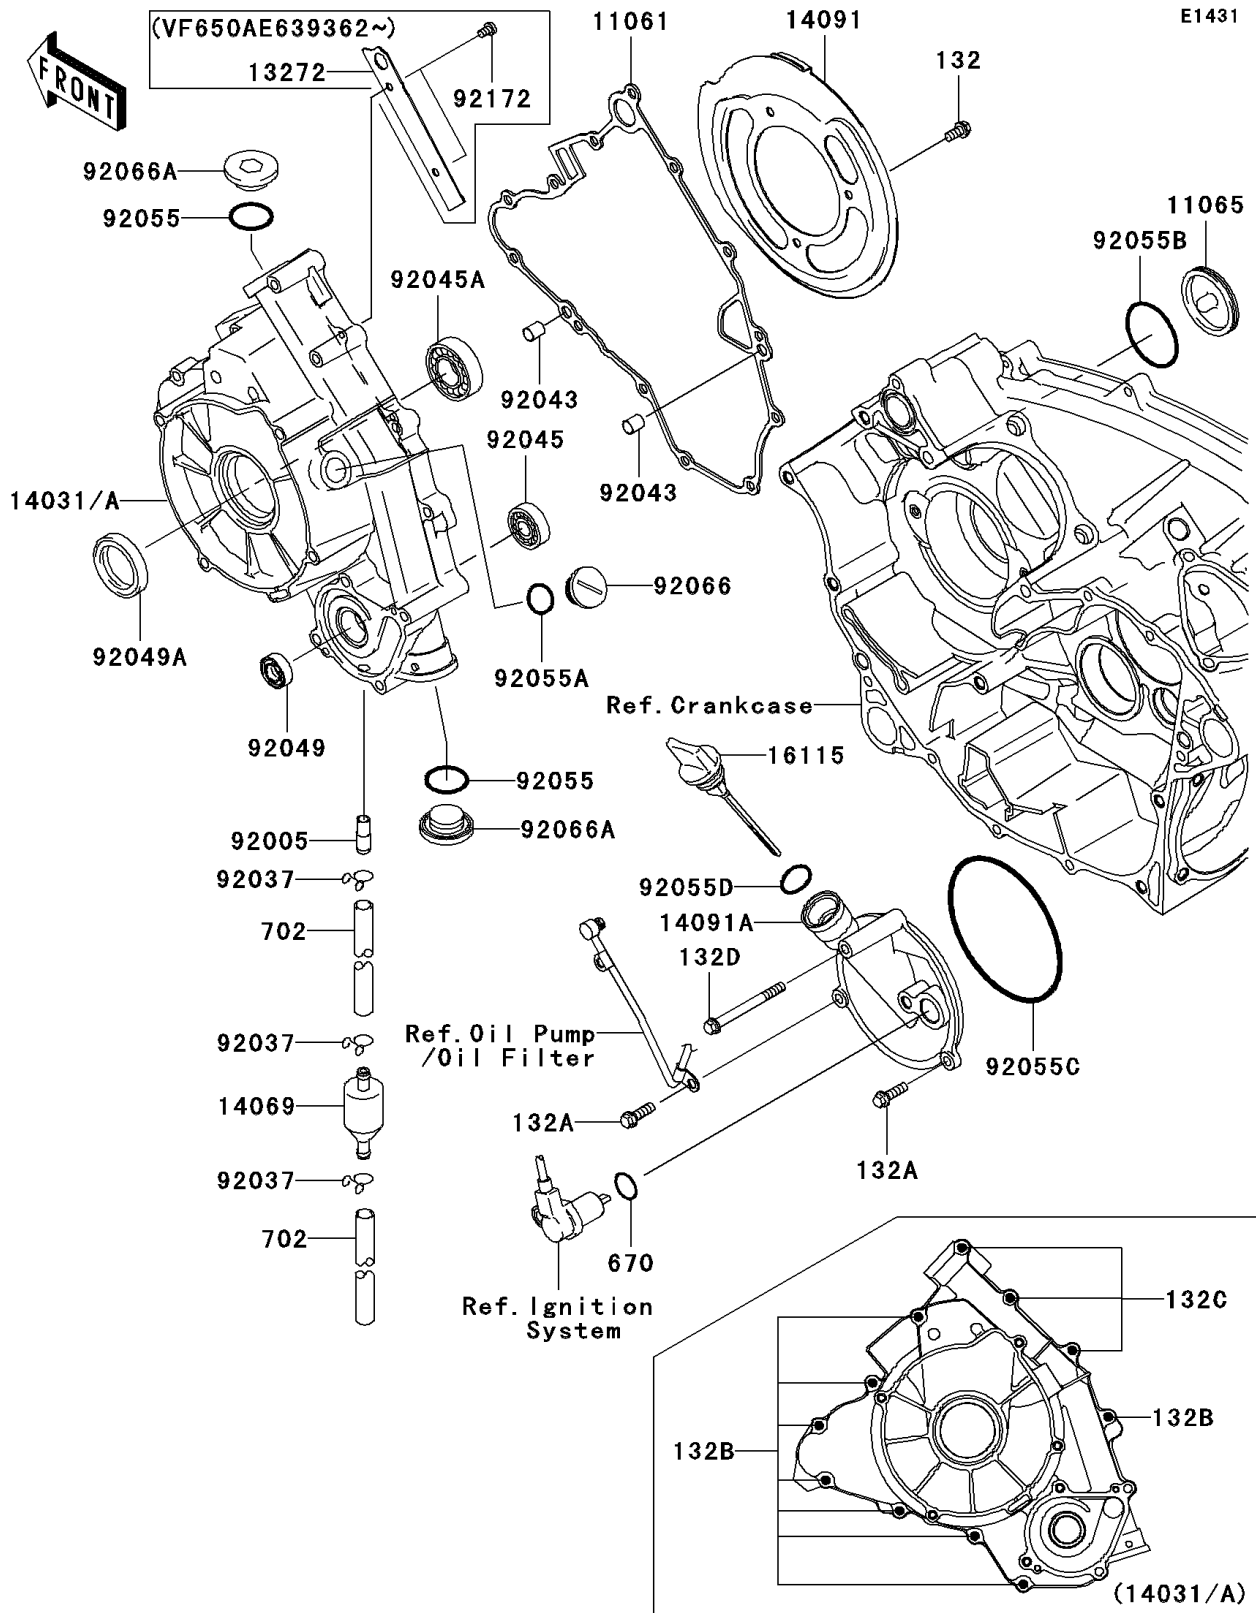

2006 Brute Force 650 4x4i Hardwoods Green HD

PARTS DIAGRAM

Engine Cover(s)

2006 Brute Force 650 4x4i Hardwoods Green HD

PARTS LIST

Engine Cover(s)

ITEM NAME	PART NUMBER	QUANTITY
-----------	-------------	----------
