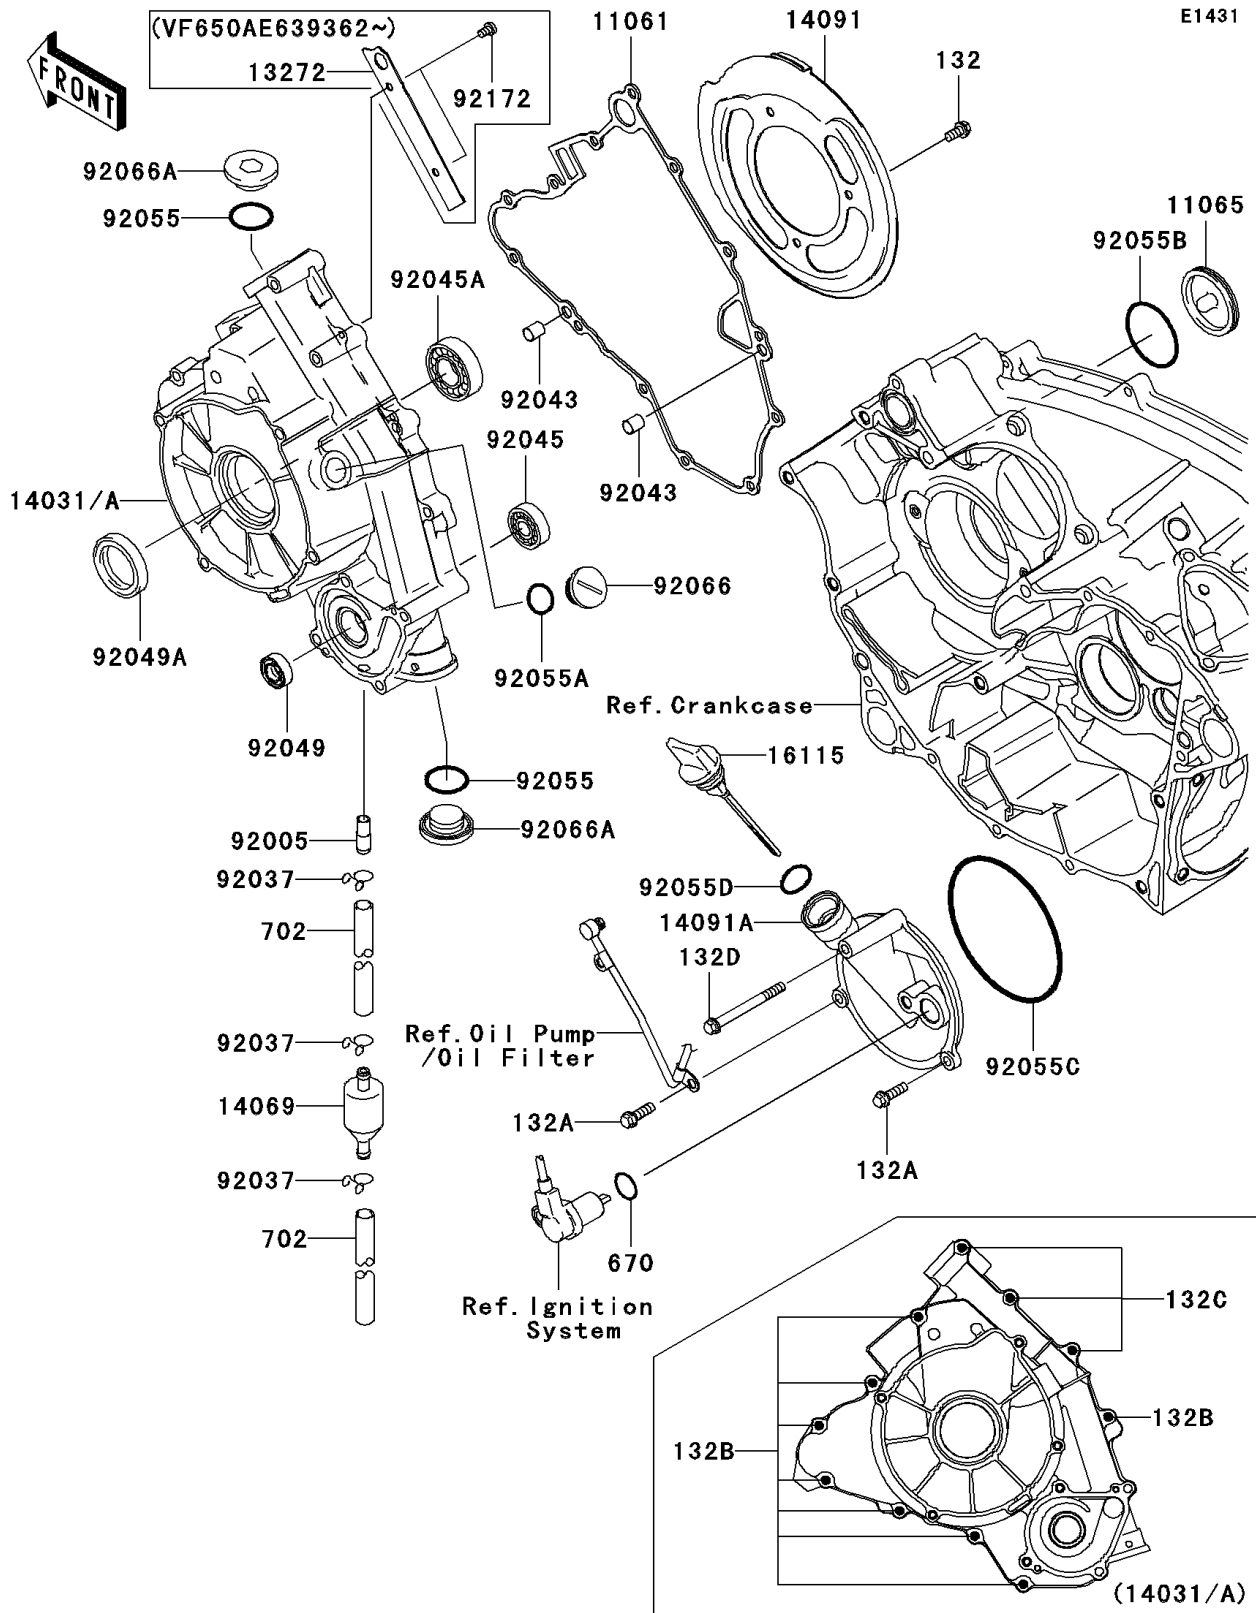

2006 Brute Force 650 4x4i Hardwoods Green HD

PARTS DIAGRAM

Engine Cover(s)

2006 Brute Force 650 4x4i Hardwoods Green HD

PARTS LIST

Engine Cover(s)

ITEM NAME	PART NUMBER	QUANTITY
BOLT-FLANGED-SMALL,6X12 (Ref # 132)	132BD0612	3
BOLT-FLANGED-SMALL,6X20 (Ref # 132A)	132BD0620	2
BOLT-FLANGED-SMALL,6X30 (Ref # 132B)	132BD0630	8
BOLT-FLANGED-SMALL,6X55 (Ref # 132C)	132BD0655	3
BOLT-FLANGED-SMALL,6X65 (Ref # 132D)	132BD0665	1
O RING (Ref # 670)	670D2018	1
TUBE-RUBBER,7X10X35 (Ref # 702)	702A07035	2
GASKET (Ref # 11061)	11061-1119	1
CAP (Ref # 11065)	11065-1151	1
COVER-GENERATOR (Ref # 14031)	14031-0030	1
BREATHER (Ref # 14069)	14069-1051	1
COVER,BELT CONVERTER (Ref # 14091)	14091-0309	1
COVER (Ref # 14091A)	14091-1365	1
CAP-OIL FILLER (Ref # 16115)	16115-1072	1
FITTING (Ref # 92005)	92005-1369	1
CLAMP,TUBE (Ref # 92037)	92037-147	3
PIN,6.2X8X14 (Ref # 92043)	92043-1263	2
BEARING-BALL,6901 (Ref # 92045)	92045-1246	1
BEARING-BALL,TMB004JR2CM (Ref # 92045A)	92045-1403	1
SEAL-OIL,SC 12X22X5 (Ref # 92049)	92049-1228	1
SEAL-OIL,HTC 28X45X7 (Ref # 92049A)	92049-1576	1
RING-O,25.7X2.4 (Ref # 92055)	92055-1136	2
RING-O,20X2 (Ref # 92055A)	92055-1146	1
RING-O,44.7X2.4 (Ref # 92055B)	92055-1279	1
RING-O,99.5X2.0 (Ref # 92055C)	92055-1632	1
RING-O,20X3 (Ref # 92055D)	92055-2185	1
PLUG,COVER (Ref # 92066)	92066-0011	1
PLUG,25X8 (Ref # 92066A)	92066-0012	2