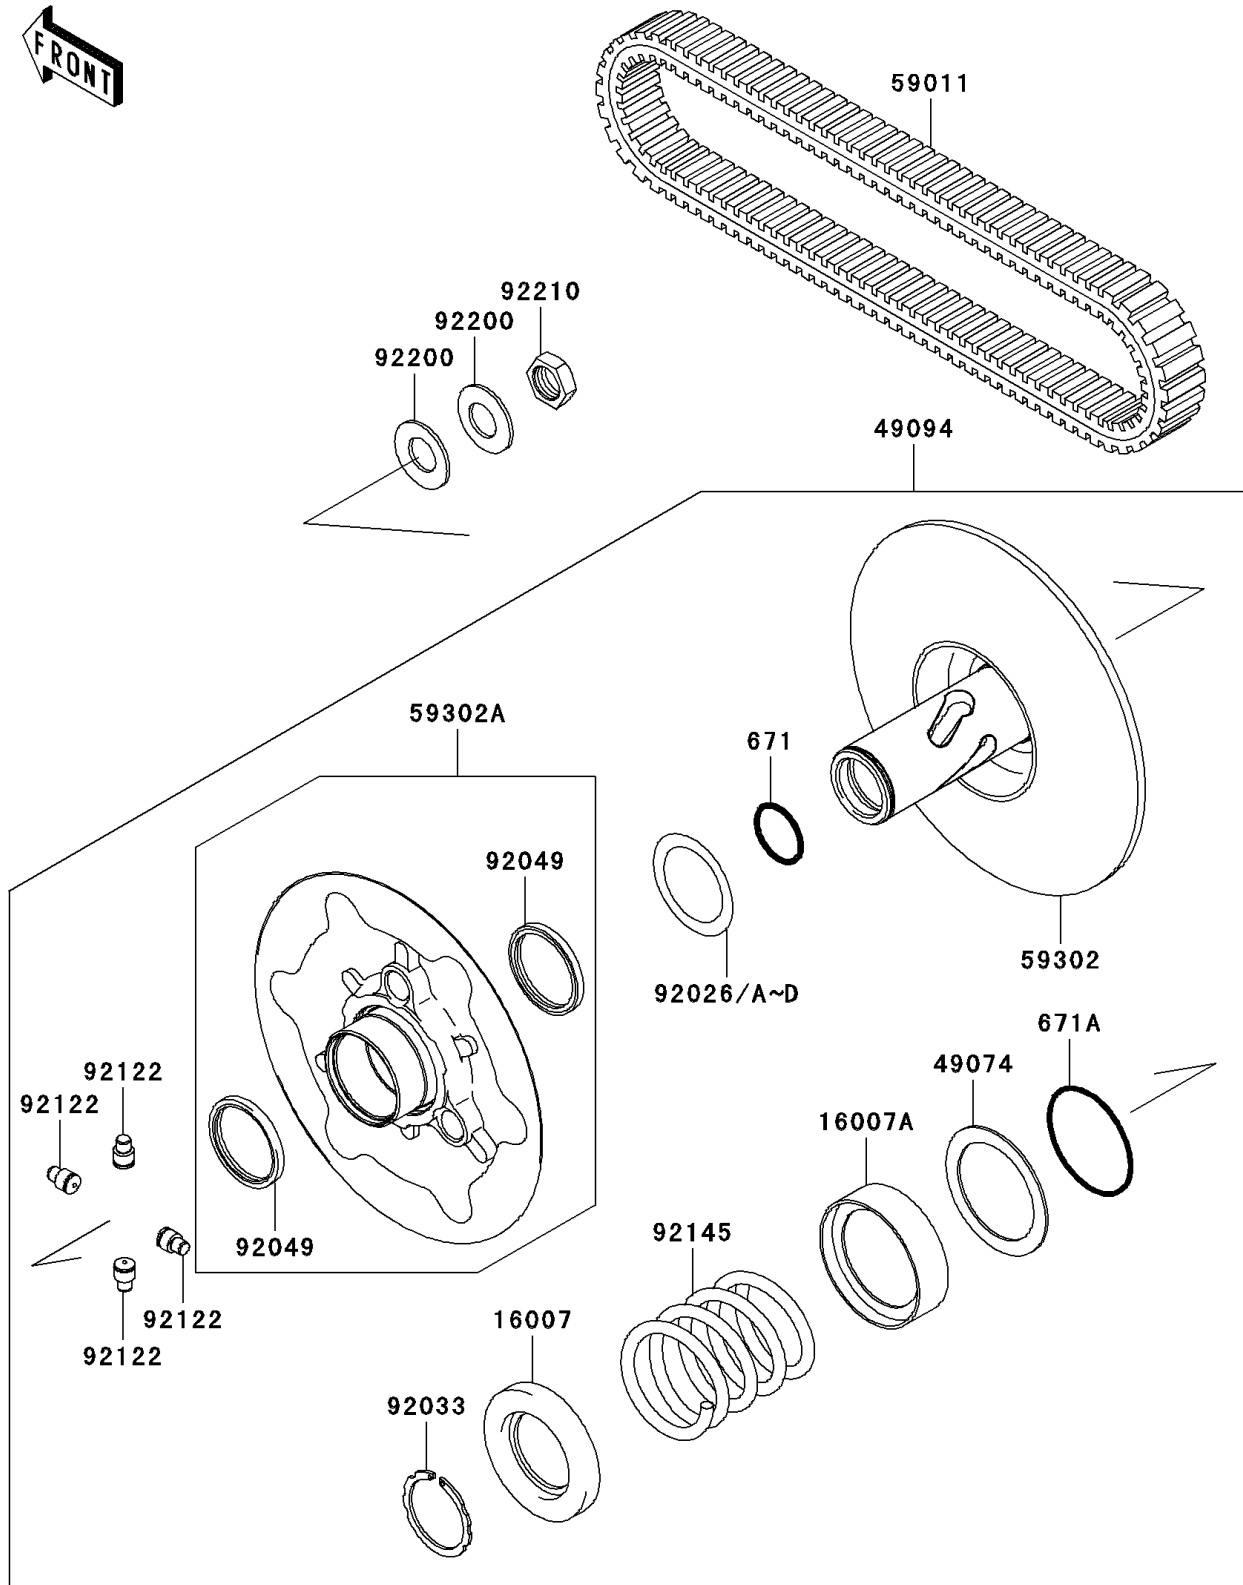

**PARTS DIAGRAM**

Driven Converter/Drive Belt

E1392

# 2010 Brute Force 650 4x4i Hardwoods Green HD (Canada Only)

## PARTS LIST

### Driven Converter/Drive Belt

ITEM NAME	PART NUMBER	QUANTITY
-----------	-------------	----------

---