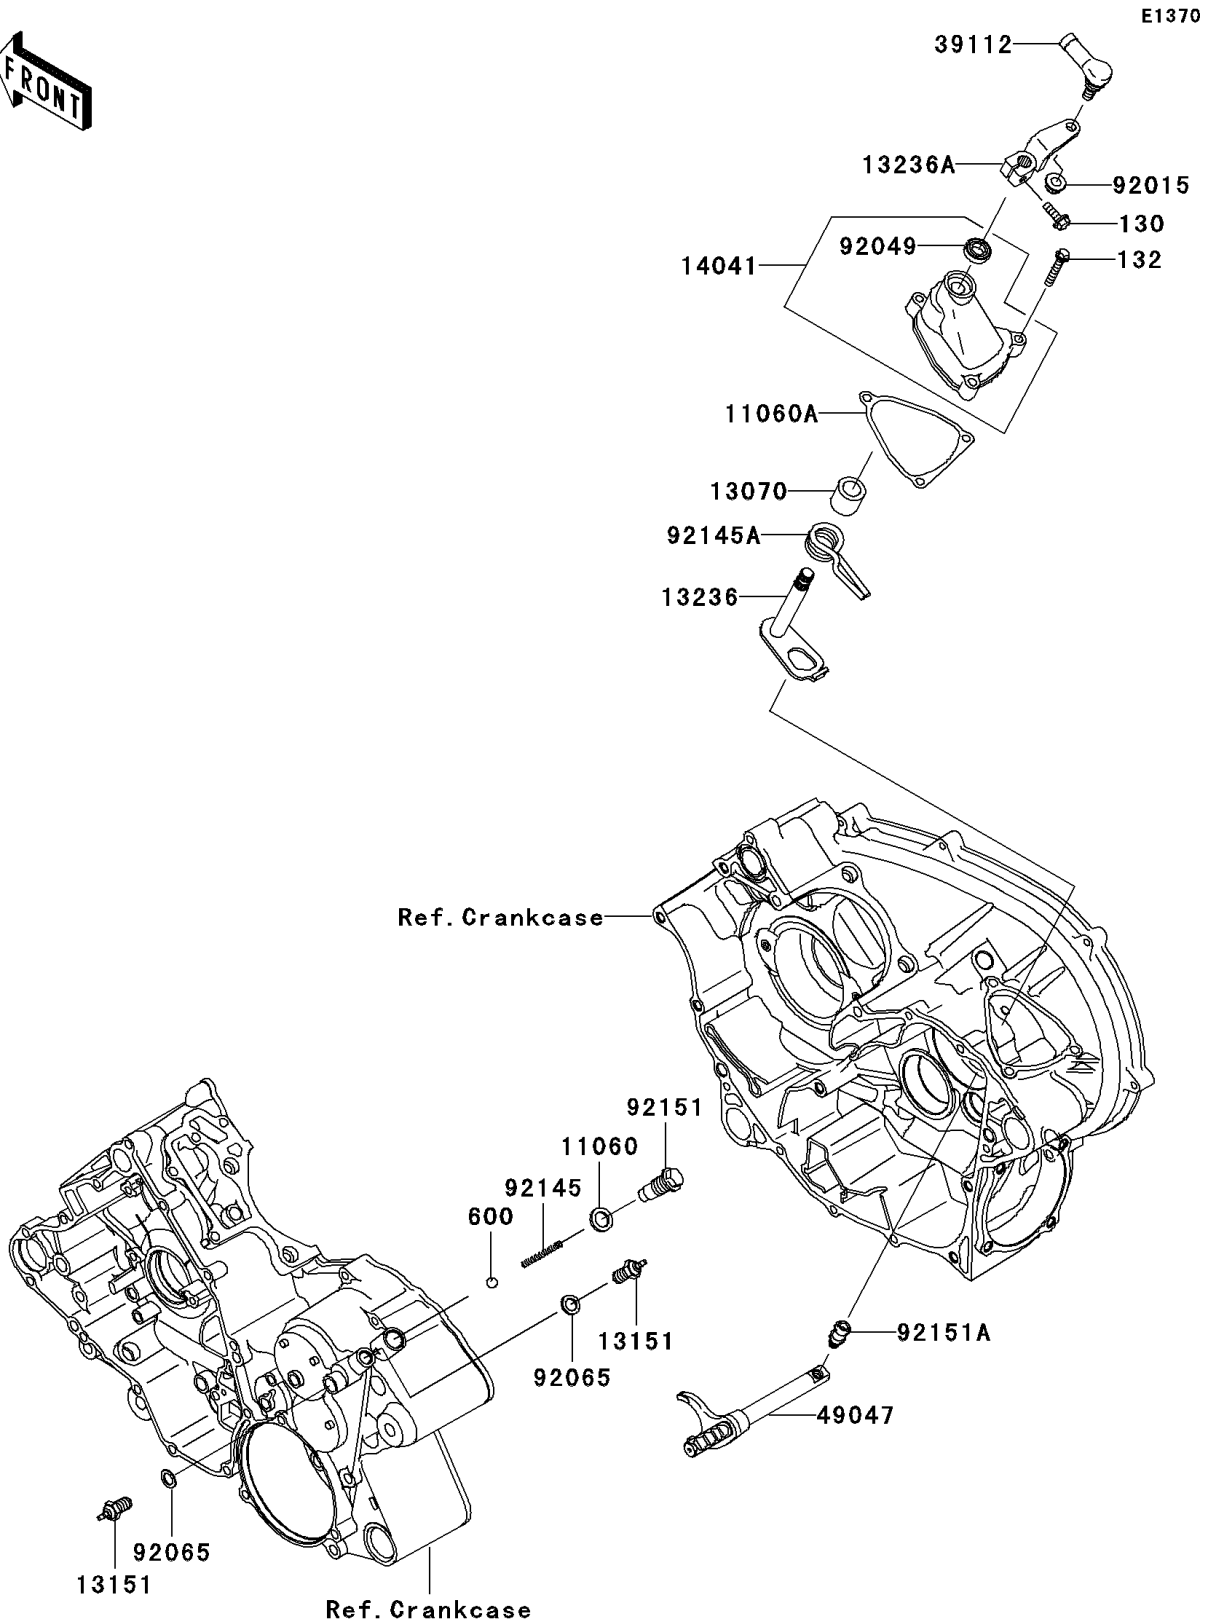

PARTS DIAGRAM
Gear Change Mechanism

2010 Brute Force 650 4x4i Hardwoods Green HD (Canada Only)

PARTS LIST

Gear Change Mechanism

ITEM NAME	PART NUMBER	QUANTITY
-----------	-------------	----------
