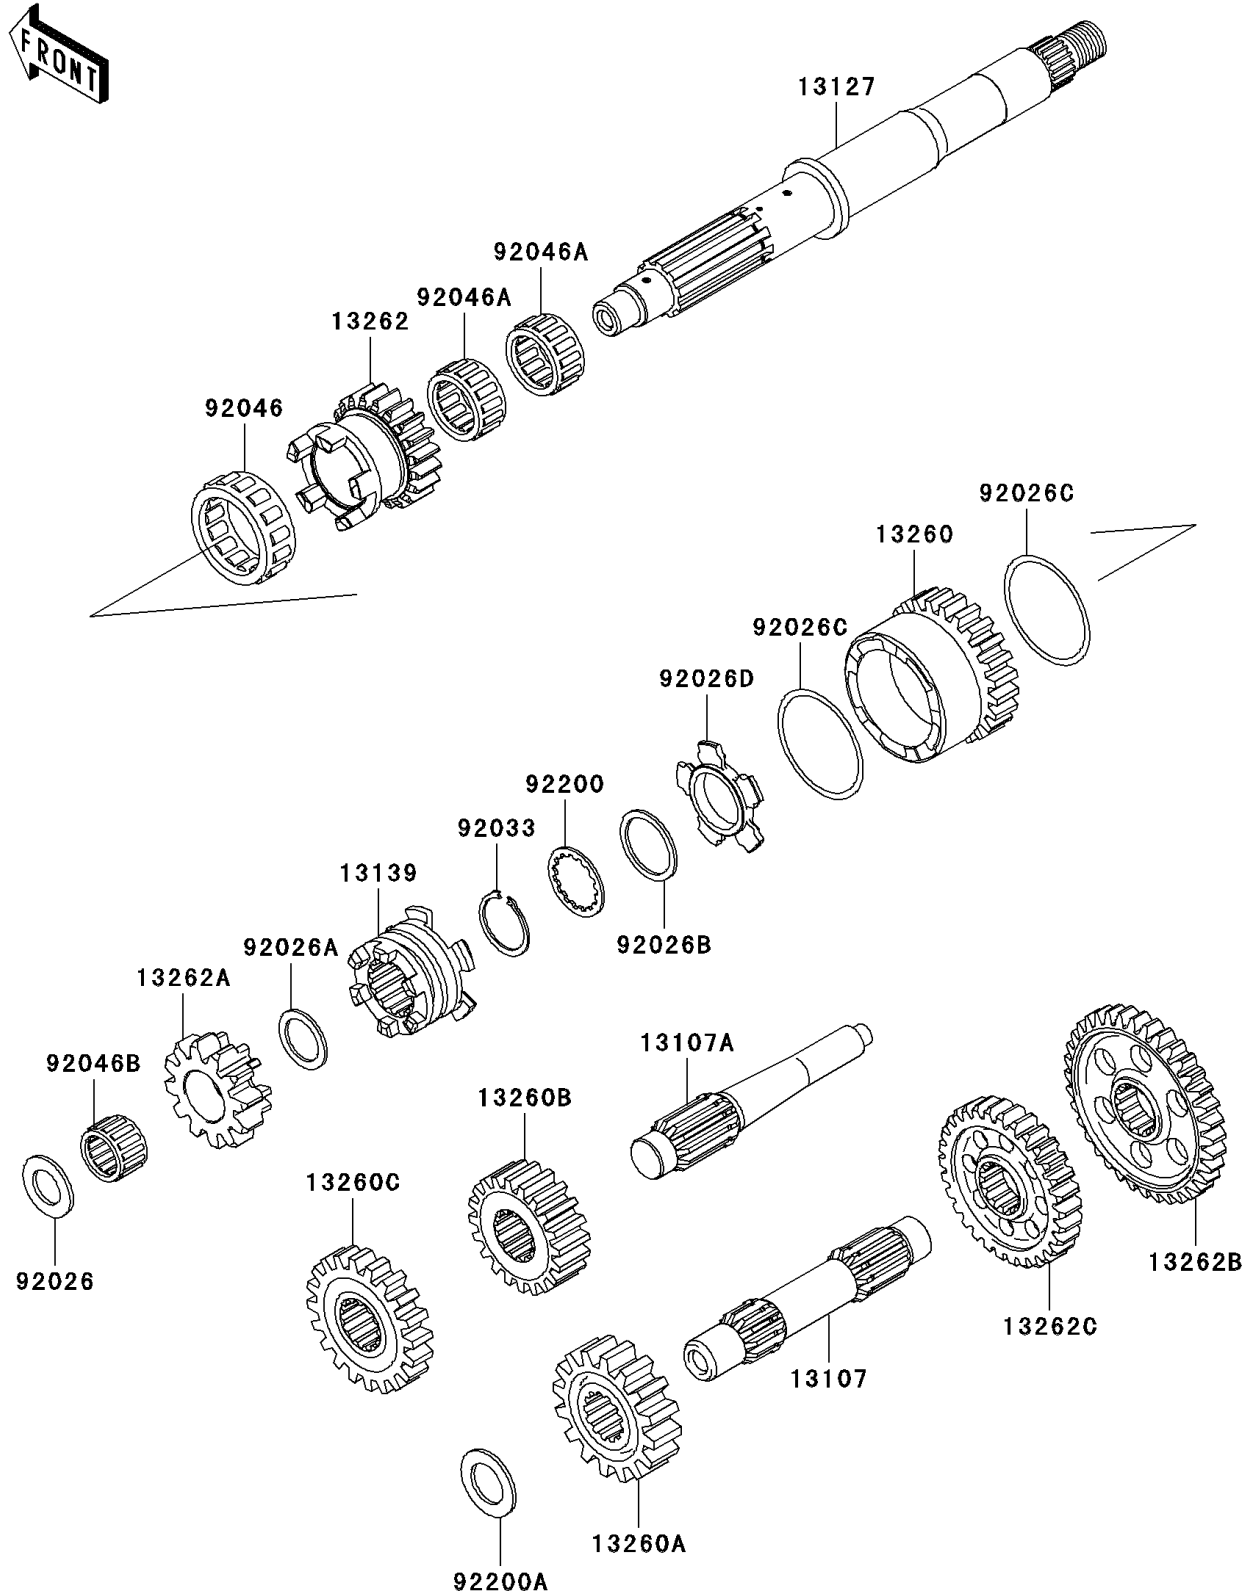

## PARTS DIAGRAM Transmission

E1361

# 2010 Brute Force 650 4x4i Hardwoods Green HD (Canada Only)

## PARTS LIST

### Transmission

ITEM NAME	PART NUMBER	QUANTITY
-----------	-------------	----------

---