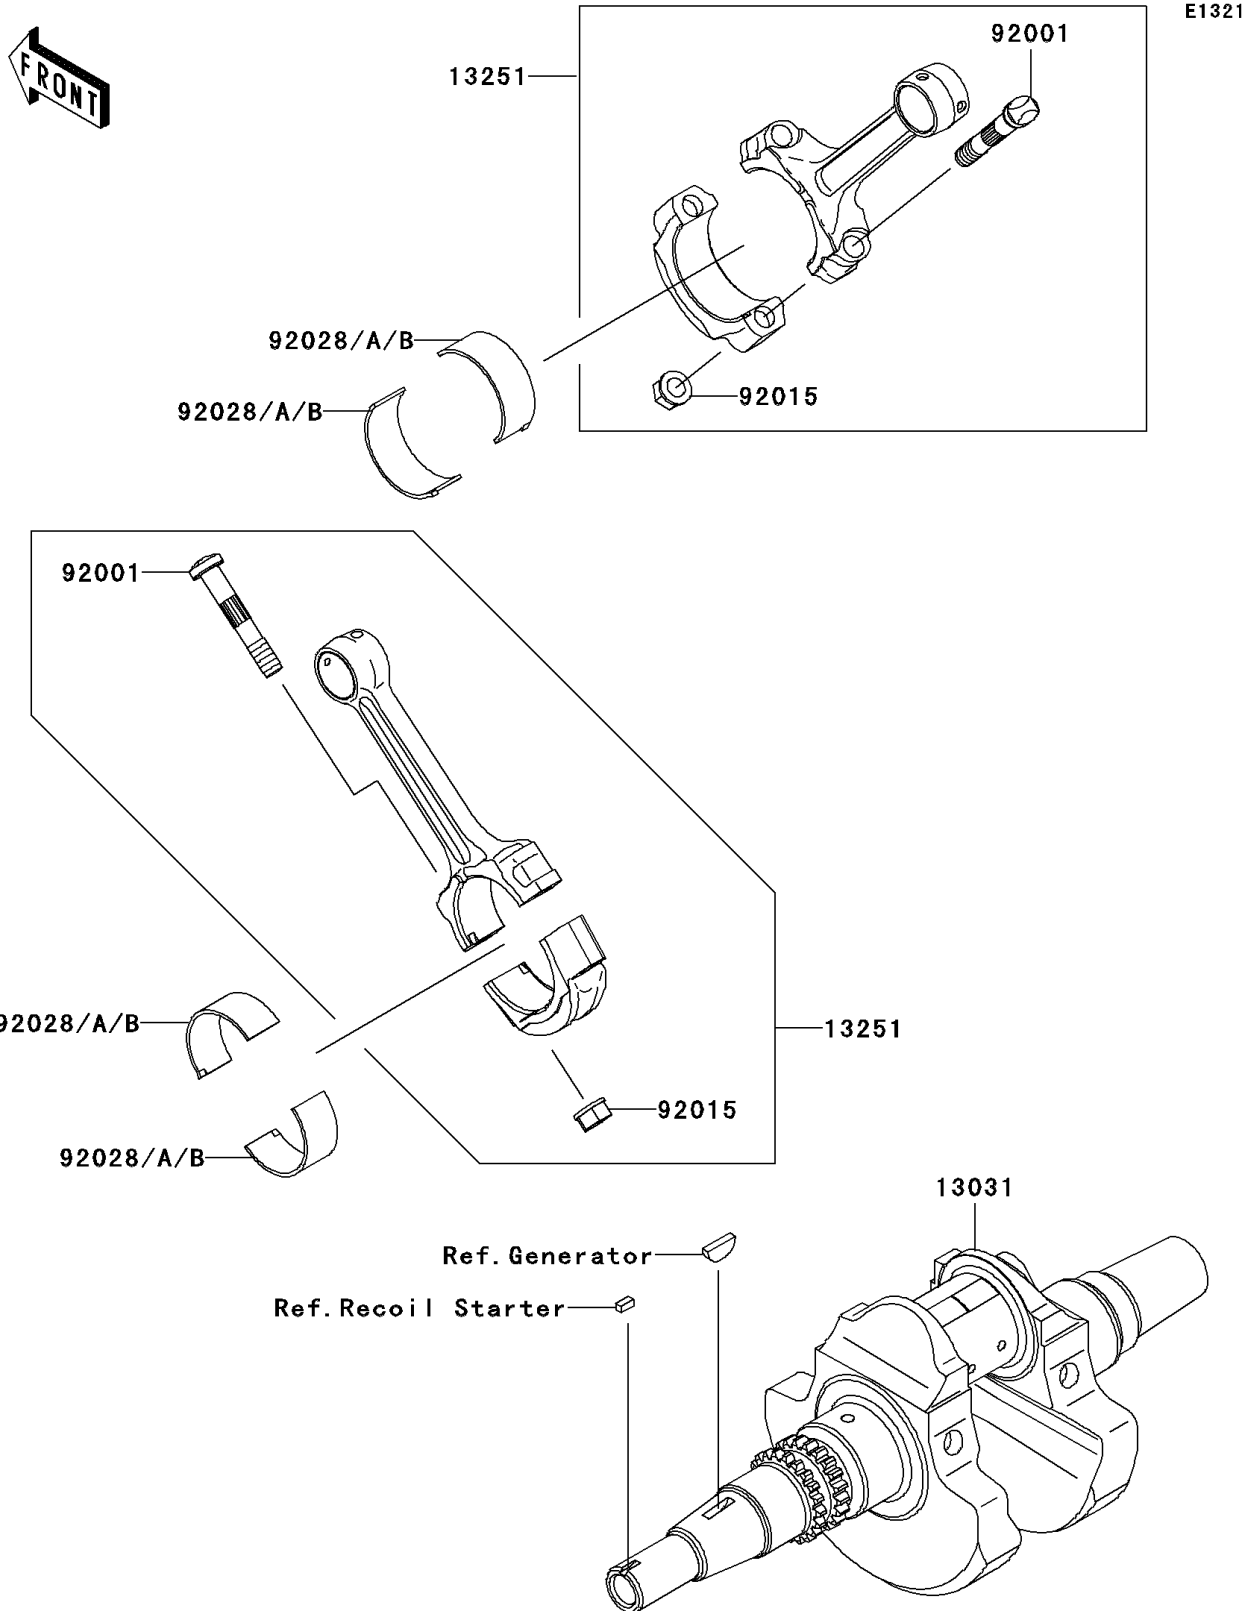

PARTS DIAGRAM
Crankshaft

2010 Brute Force 650 4x4i Hardwoods Green HD (Canada Only)

PARTS LIST

Crankshaft

ITEM NAME	PART NUMBER	QUANTITY
-----------	-------------	----------
