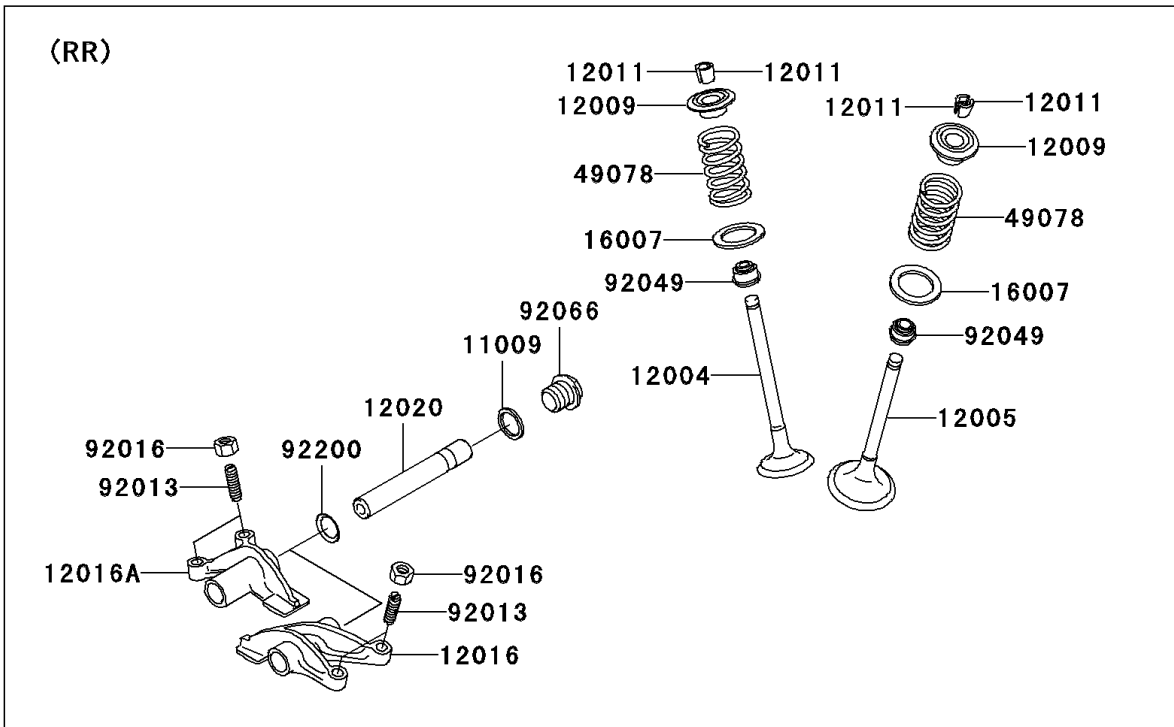

PARTS DIAGRAM

Valve(s)

E1210

2010 Brute Force 650 4x4i Hardwoods Green HD (Canada Only)

PARTS LIST

Valve(s)

ITEM NAME	PART NUMBER	QUANTITY
-----------	-------------	----------
