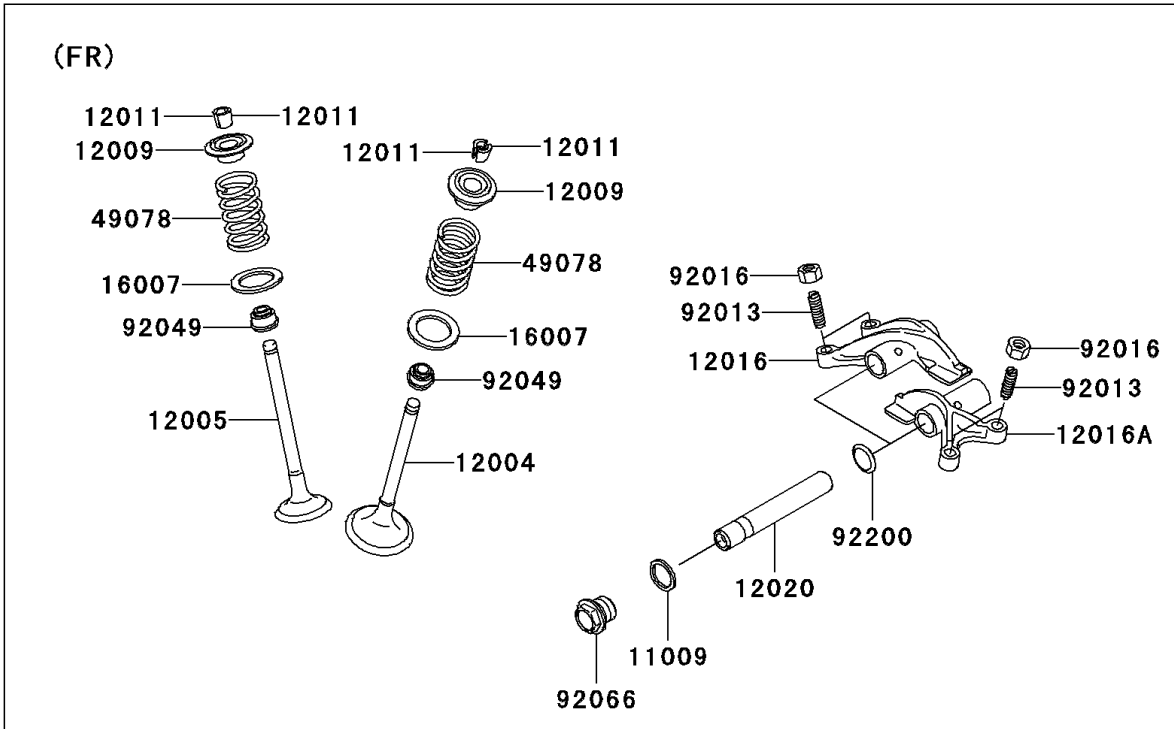

PARTS DIAGRAM

Valve(s)

E1210

2010 Brute Force 650 4x4i Hardwoods Green HD (Canada Only)

PARTS LIST

Valve(s)

ITEM NAME	PART NUMBER	QUANTITY
-----------	-------------	----------
