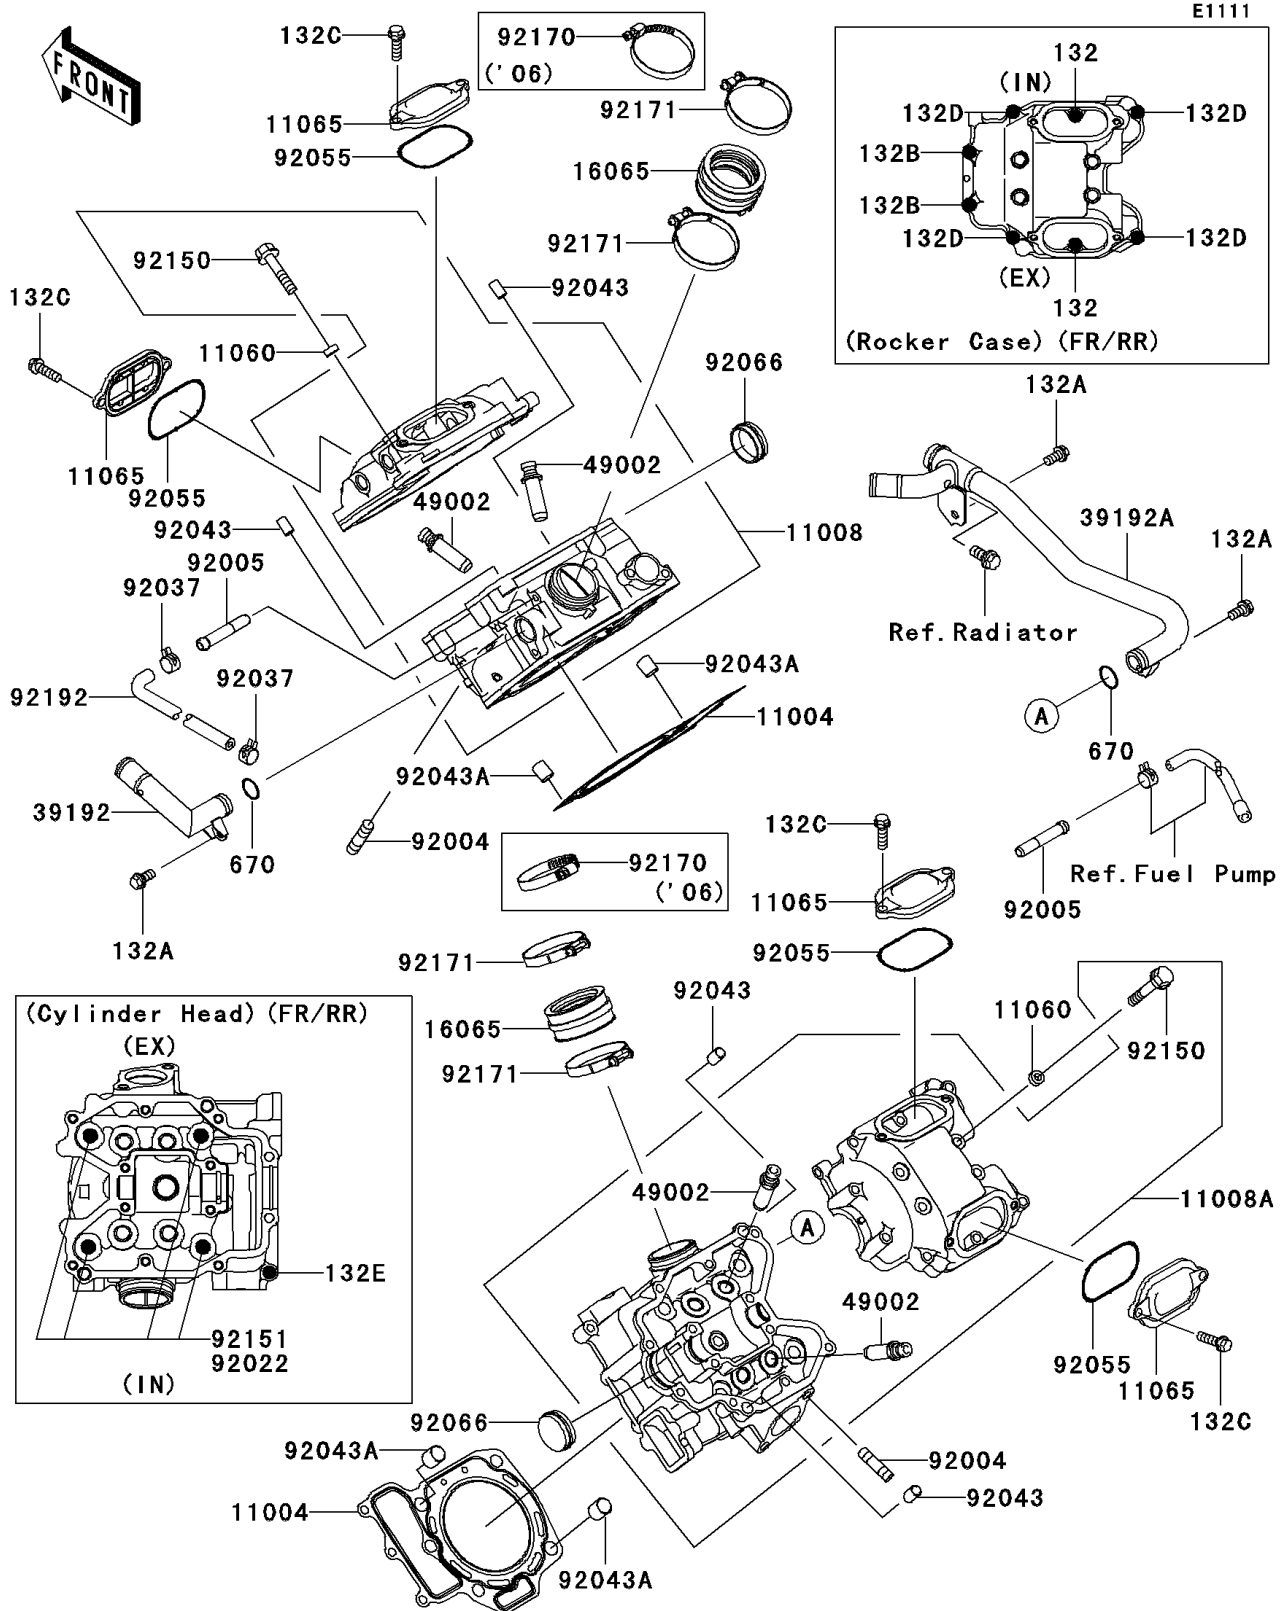

2006 Brute Force 650 4x4i Hardwoods Green HD

PARTS DIAGRAM

Cylinder Head

2006 Brute Force 650 4x4i Hardwoods Green HD

PARTS LIST Cylinder Head

ITEM NAME	PART NUMBER	QUANTITY
-----------	-------------	----------
