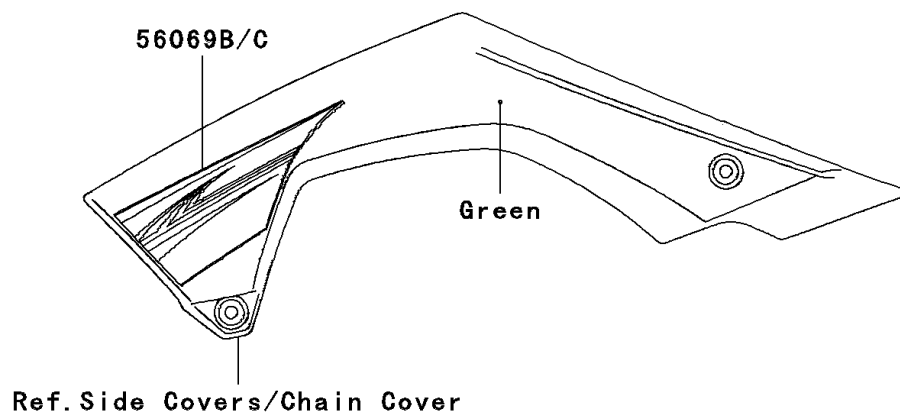

2011 KLX[®]140

PARTS DIAGRAM

Decals(Green)(ABF)

Kawasaki

Let the Good Times Roll[®]

F2861D

2011 KLX[®]140

PARTS LIST