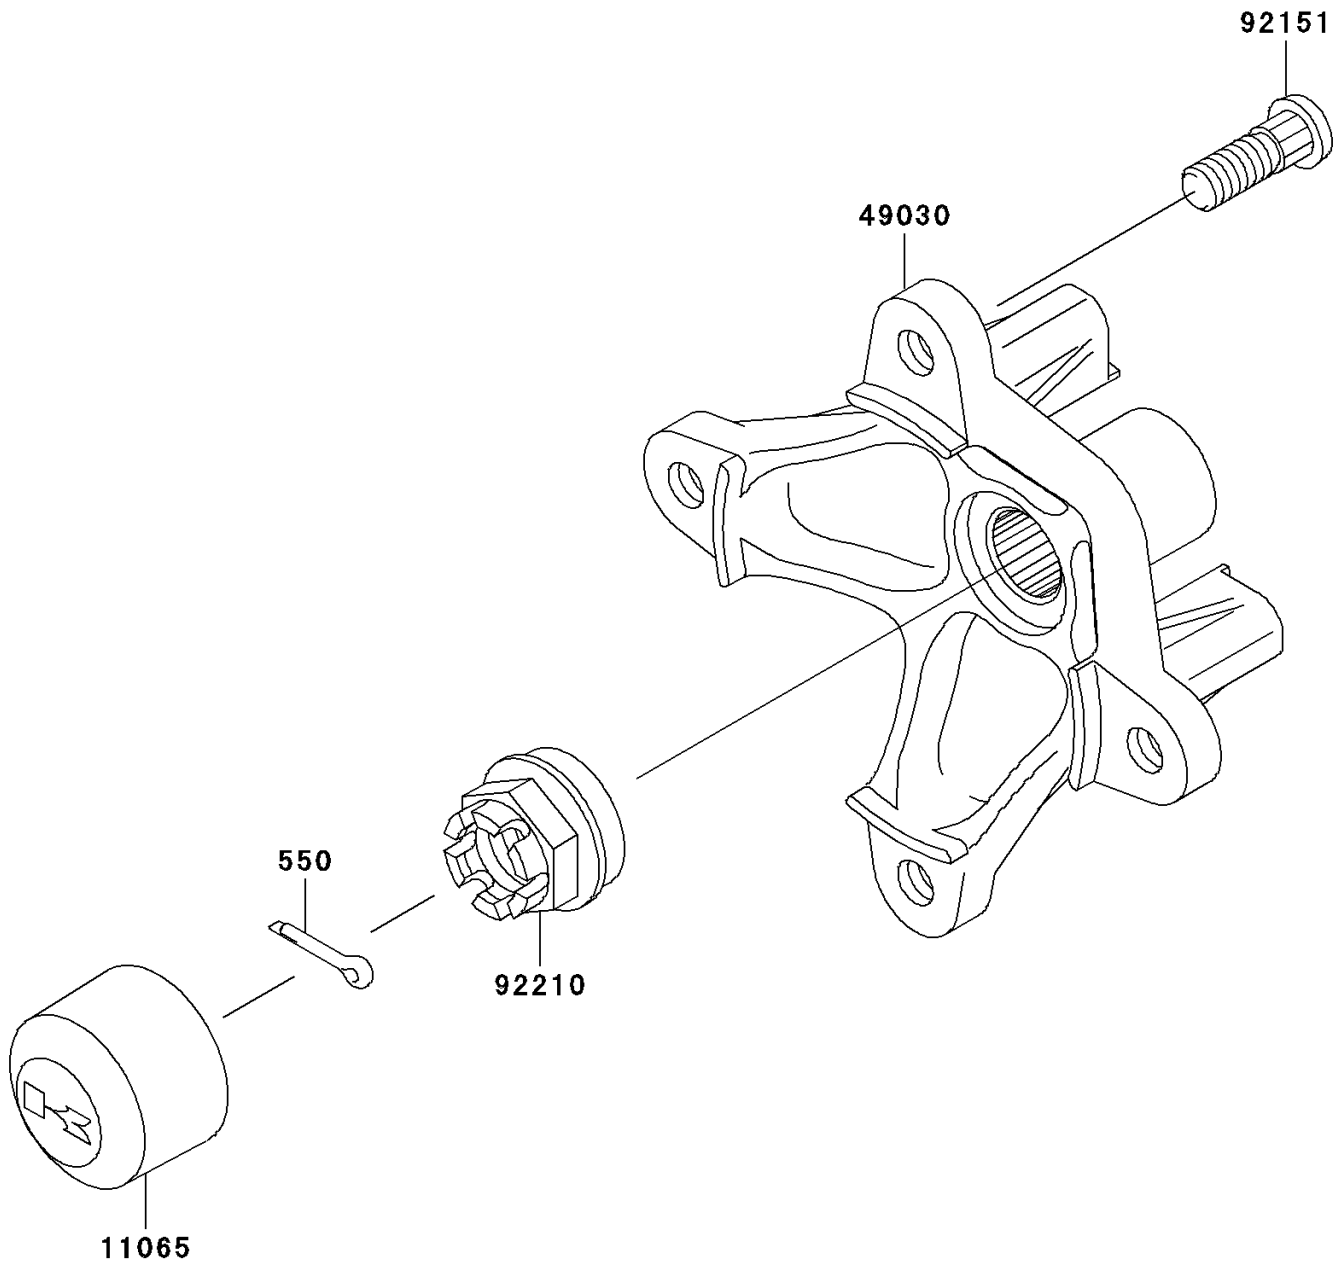

## PARTS DIAGRAM

### Front Hub

F2230

## PARTS LIST

### Front Hub

ITEM NAME	PART NUMBER	QUANTITY
PIN-COTTER,4.0X25 (Ref # 550)	550AA4025	2
CAP,WHEEL (Ref # 11065)	11065-1153	2
HUB,FR (Ref # 49030)	49030-1135	2
BOLT,10X29.5 (Ref # 92151)	92151-1392	8
NUT,CASTLE,18MM (Ref # 92210)	92210-1349	2