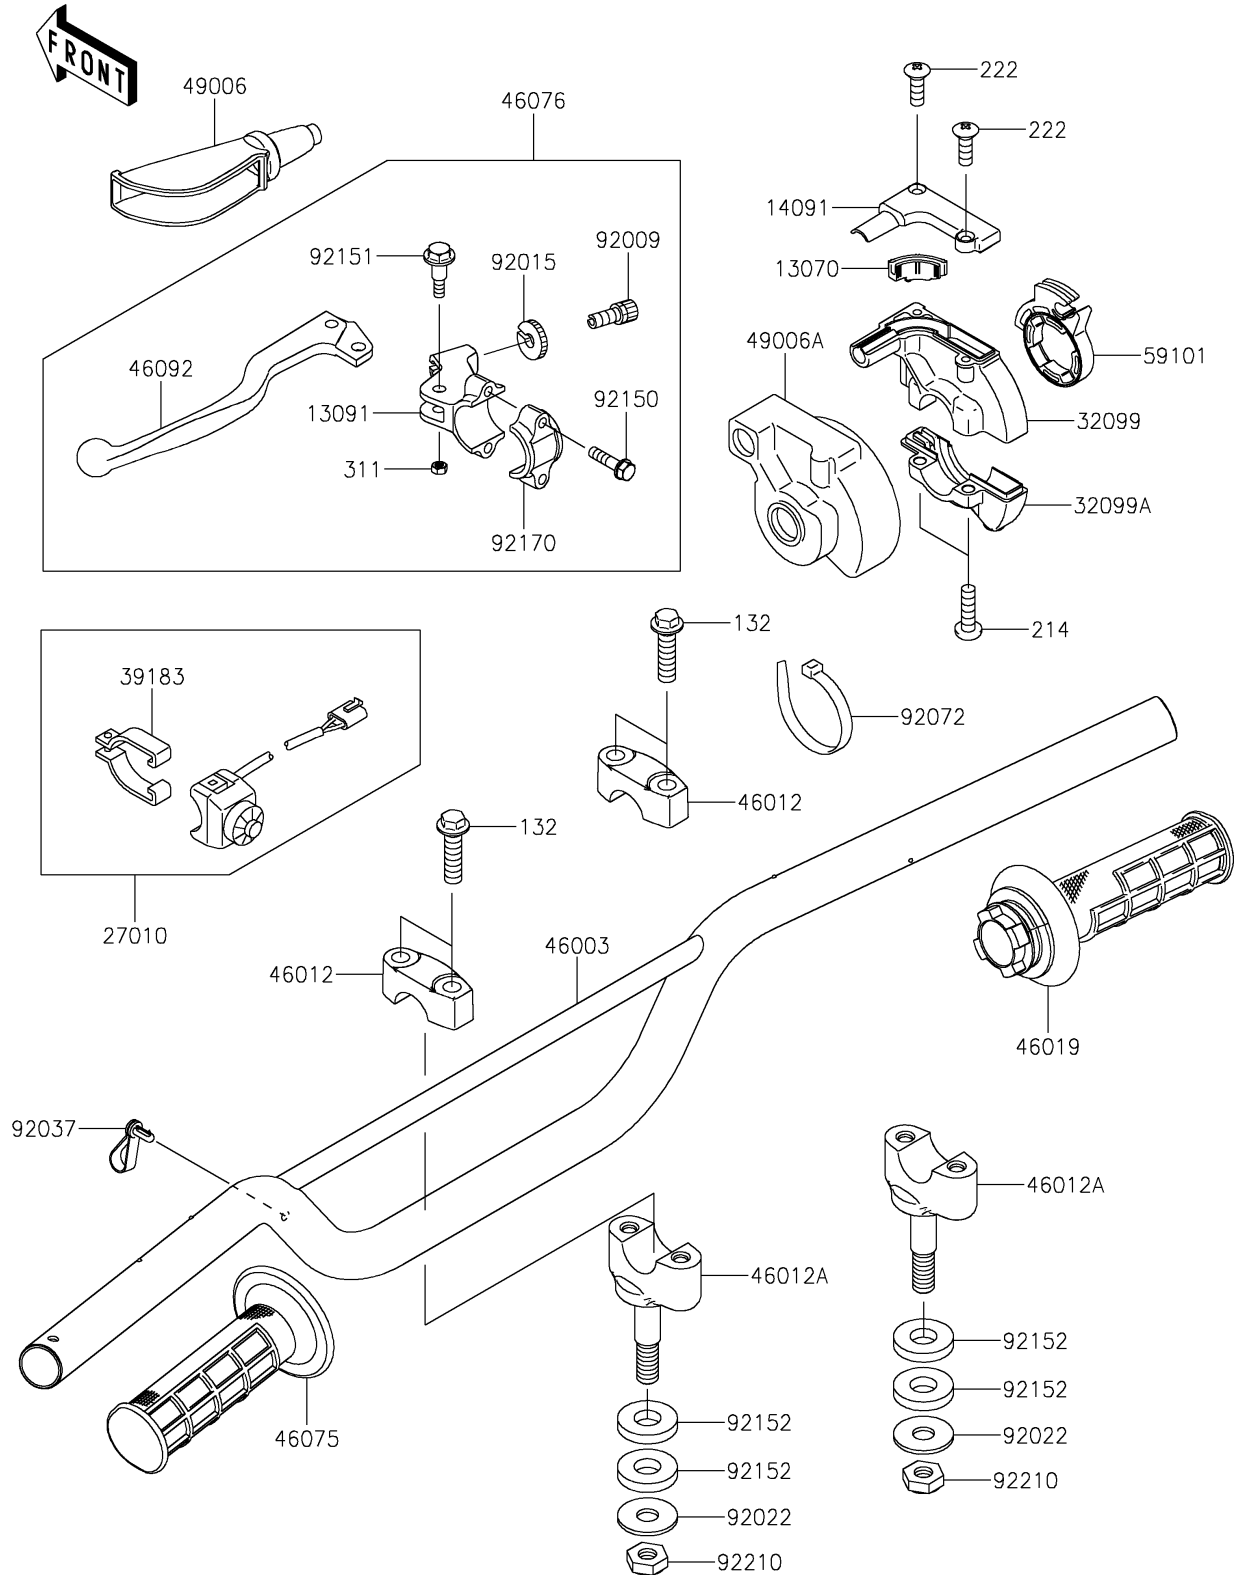

2019 KX™100

PARTS DIAGRAM

Handlebar

F2310

2019 KX™100

PARTS LIST

Handlebar

Kawasaki

Let the Good Times Roll®

ITEM NAME

PART NUMBER

QUANTITY
