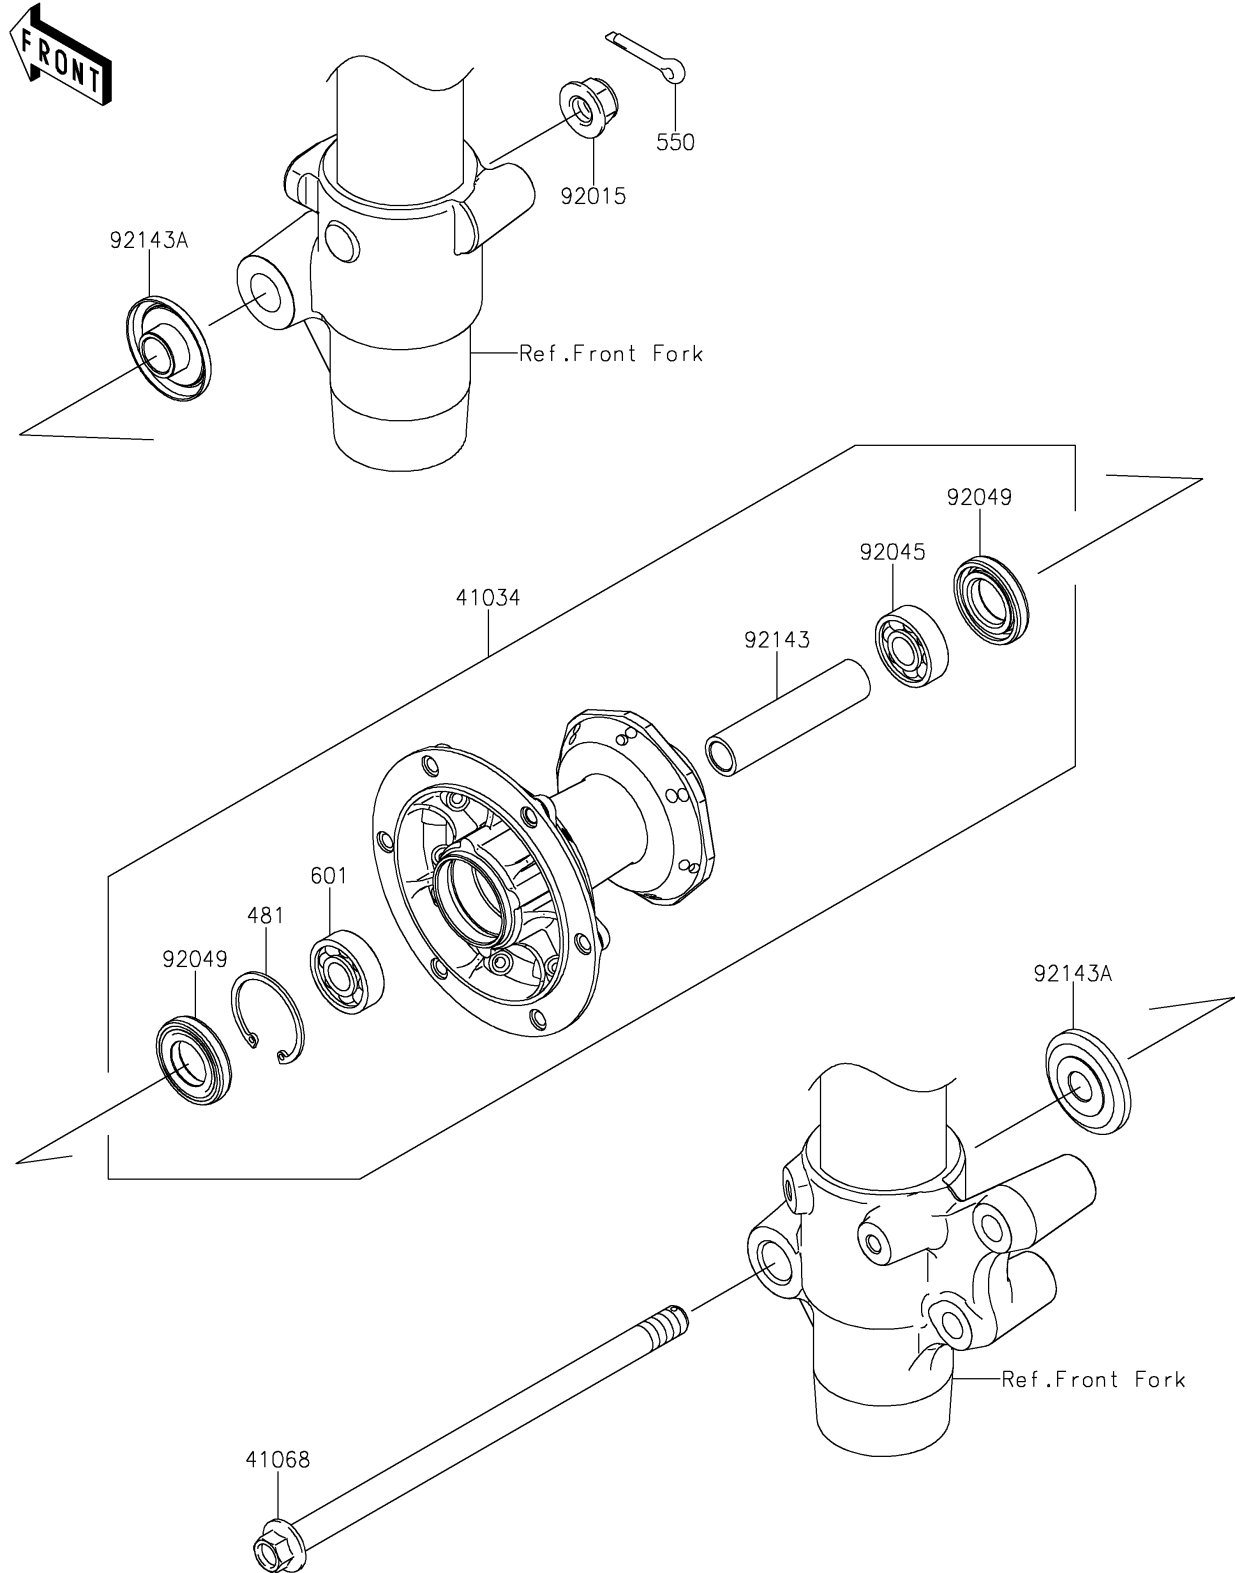

2019 KX™100

PARTS DIAGRAM

Front Hub

F2230

2019 KX™100

PARTS LIST

Front Hub

Kawasaki

Let the Good Times Roll®

ITEM NAME

PART NUMBER

QUANTITY
