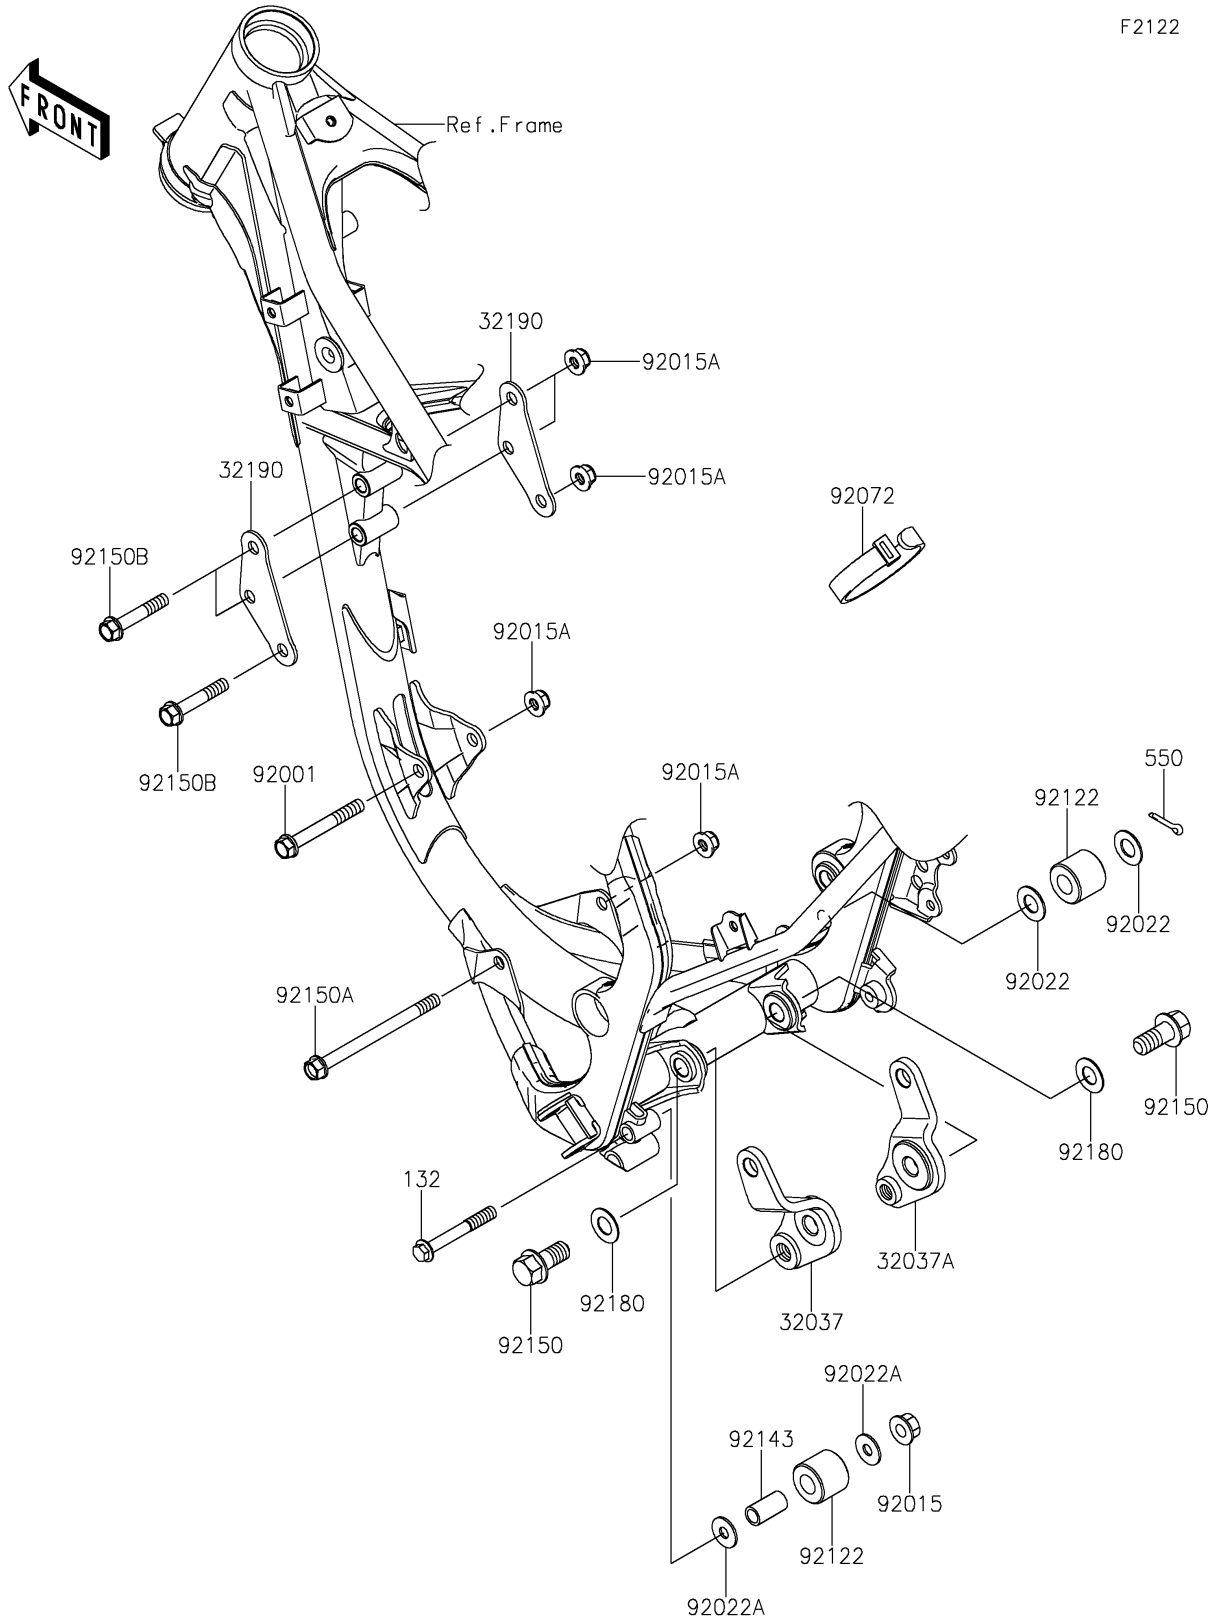

2019 KX™100

PARTS DIAGRAM

Engine Mount

F2122

2019 KX™100

PARTS LIST

Engine Mount

Kawasaki

Let the Good Times Roll®

ITEM NAME

PART NUMBER

QUANTITY
