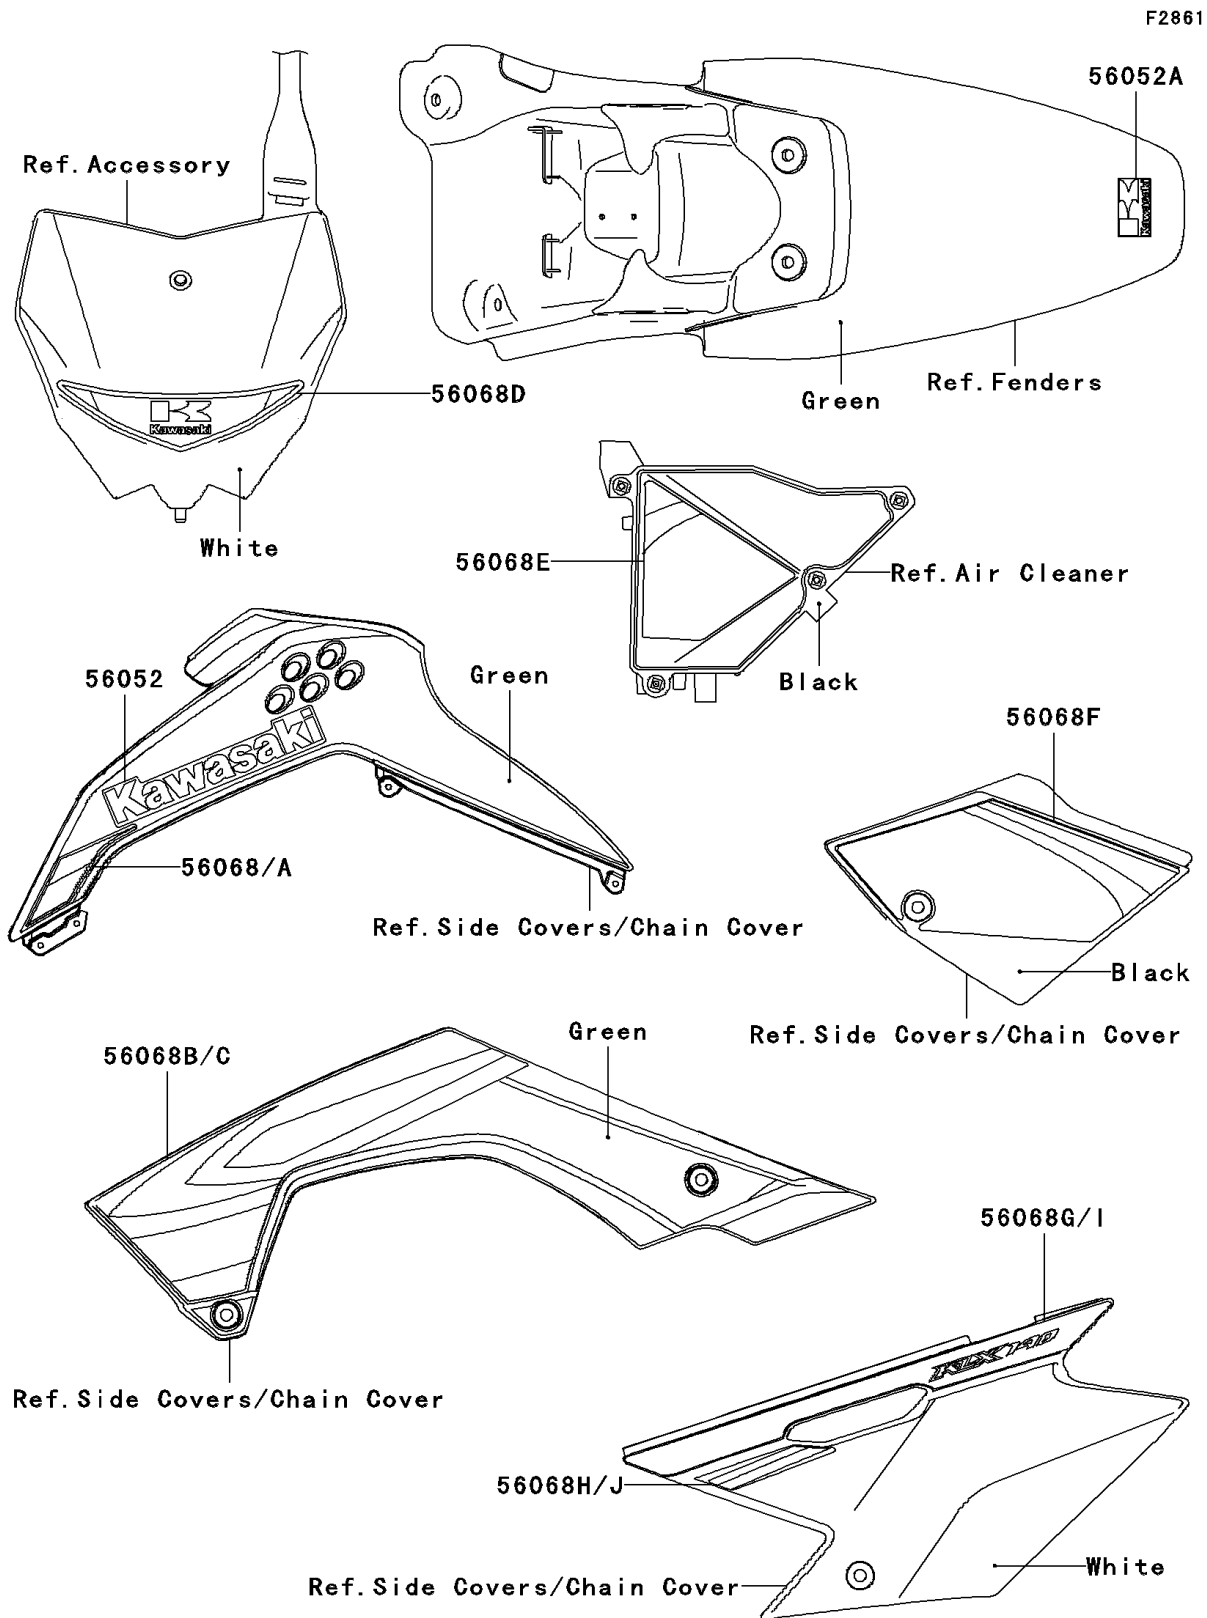

# 2008 KLX<sup>®</sup>140

## PARTS DIAGRAM

## PARTS LIST

Decals(Green)(A8F)

**Kawasaki**

Let the Good Times Roll<sup>®</sup>

**ITEM NAME**

**PART NUMBER**

**QUANTITY**

---