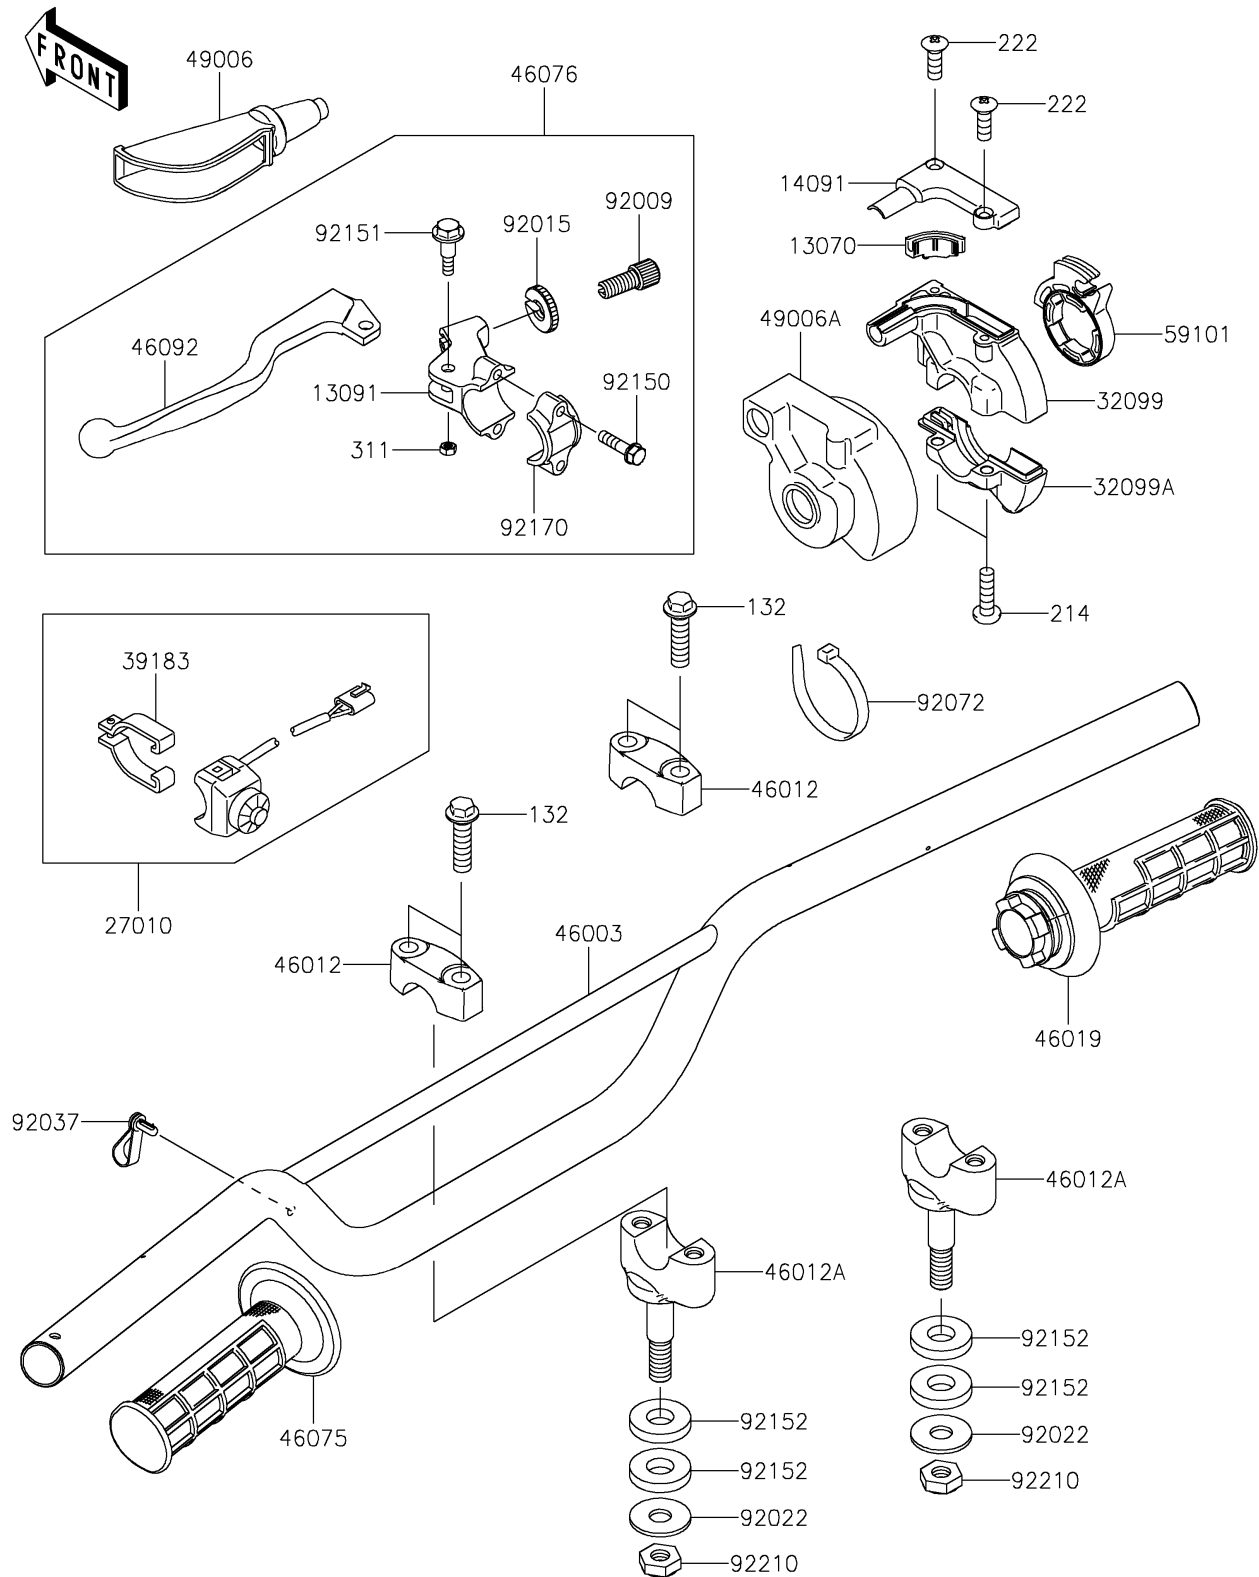

2020 KX™ 85

PARTS DIAGRAM

Handlebar

F2310

2020 KX™ 85

PARTS LIST

Handlebar

Kawasaki

Let the Good Times Roll®

ITEM NAME	PART NUMBER	QUANTITY
GUIDE,THROTTLE (Ref # 13070)	13070-0083	1
HOLDER,CLUTCH LEVER (Ref # 13091)	13091-1728	1
BOLT-FLANGED-SMALL,8X35 (Ref # 132)	132BA0835	4
COVER,THROTTLE CASE,UPP (Ref # 14091)	14091-0873	1
SCREW-PAN+-,5X18 (Ref # 214)	214AB0518	2
SCREW-CSK-RD-CROS,4X12 (Ref # 222)	222AB0412	2
SWITCH,ENGINE STOP (Ref # 27010)	27010-0047	1
NUT-HEX,5MM (Ref # 311)	311AA0500	1
CASE,THROTTLE,UPP (Ref # 32099)	32099-0037	1
CASE,THROTTLE,LWR (Ref # 32099A)	32099-0038	1
BAND-ASSY,SWITCH (Ref # 39183)	39183-1059	1
HANDLE,F.S.BLACK (Ref # 46003)	46003-0205-18R	1
HOLDER-HANDLE,UPP,F.BLACK (Ref # 46012)	46012-0011-21	2
HOLDER-HANDLE,LWR,F.BLACK (Ref # 46012A)	46012-0342-21	2
GRIP-ASSY,THROTTLE (Ref # 46019)	46019-0023	1
GRIP,LH (Ref # 46075)	46075-0615	1
LEVER-ASSY-GRIP,CLUTCH (Ref # 46076)	46076-1203	1
LEVER-GRIP,CLUTCH (Ref # 46092)	46092-1165	1
BOOT,LEVER HOLDER (Ref # 49006)	49006-1017	1
BOOT,THROTTLE CASE (Ref # 49006A)	49006-1097	1
REEL,THROTTLE (Ref # 59101)	59101-0003	1
SCREW,CABLE ADJUST,8MM (Ref # 92009)	92009-1476	1
NUT,CABLE ADJUST LOCK,8MM (Ref # 92015)	92015-1596	1
WASHER,10.2X28X2 (Ref # 92022)	92022-1088	2
CLAMP,SPEED,L=58 (Ref # 92037)	92037-1163	1
BAND,L=100 (Ref # 92072)	92072-0055	1
BOLT (Ref # 92150)	92150-1474	2
BOLT,LEVER SET,5MM (Ref # 92151)	92151-1103	1
COLLAR,12.5X28X5 (Ref # 92152)	92152-1716	4

2020 KX™ 85

PARTS LIST

Handlebar

ITEM NAME	PART NUMBER	QUANTITY
CLAMP,LEVER HOLDER (Ref # 92170)	92170-1226	1
NUT,LOCK,10MM (Ref # 92210)	92210-1184	2