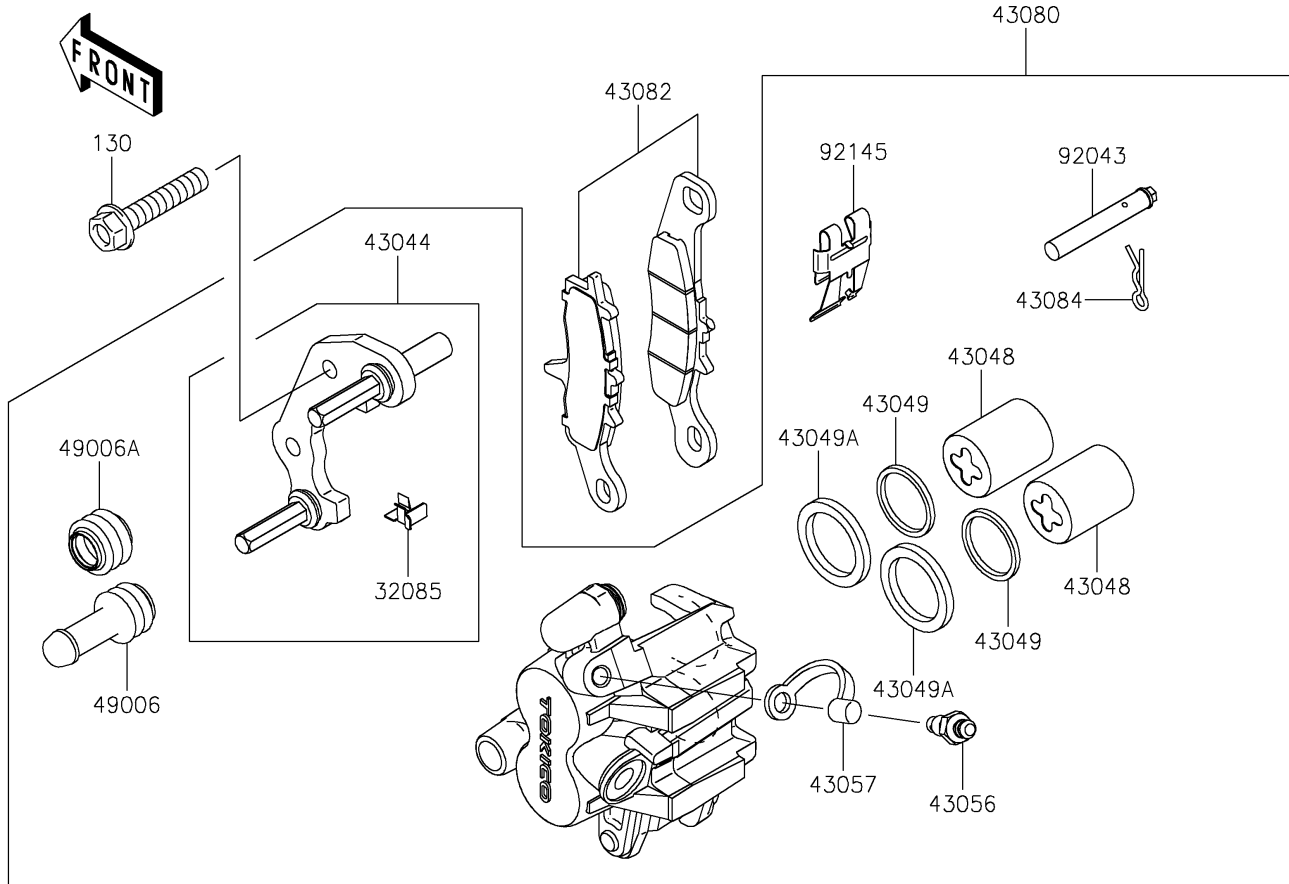

2019 KX™ 85

PARTS DIAGRAM

Front Brake

F2292

2019 KX™ 85

PARTS LIST

Front Brake

Kawasaki

Let the Good Times Roll®

ITEM NAME

PART NUMBER

QUANTITY
