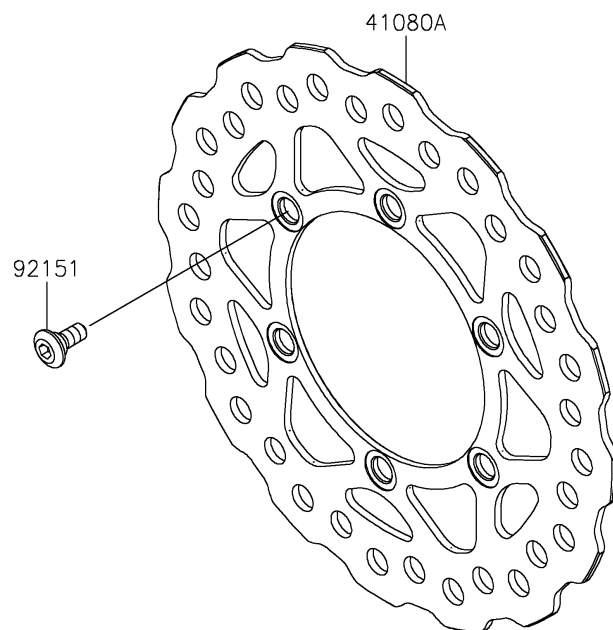

2019 KX™ 85

PARTS DIAGRAM

Front Brake

F2292

2019 KX™ 85

PARTS LIST

Front Brake

Kawasaki

Let the Good Times Roll®

ITEM NAME

PART NUMBER

QUANTITY
