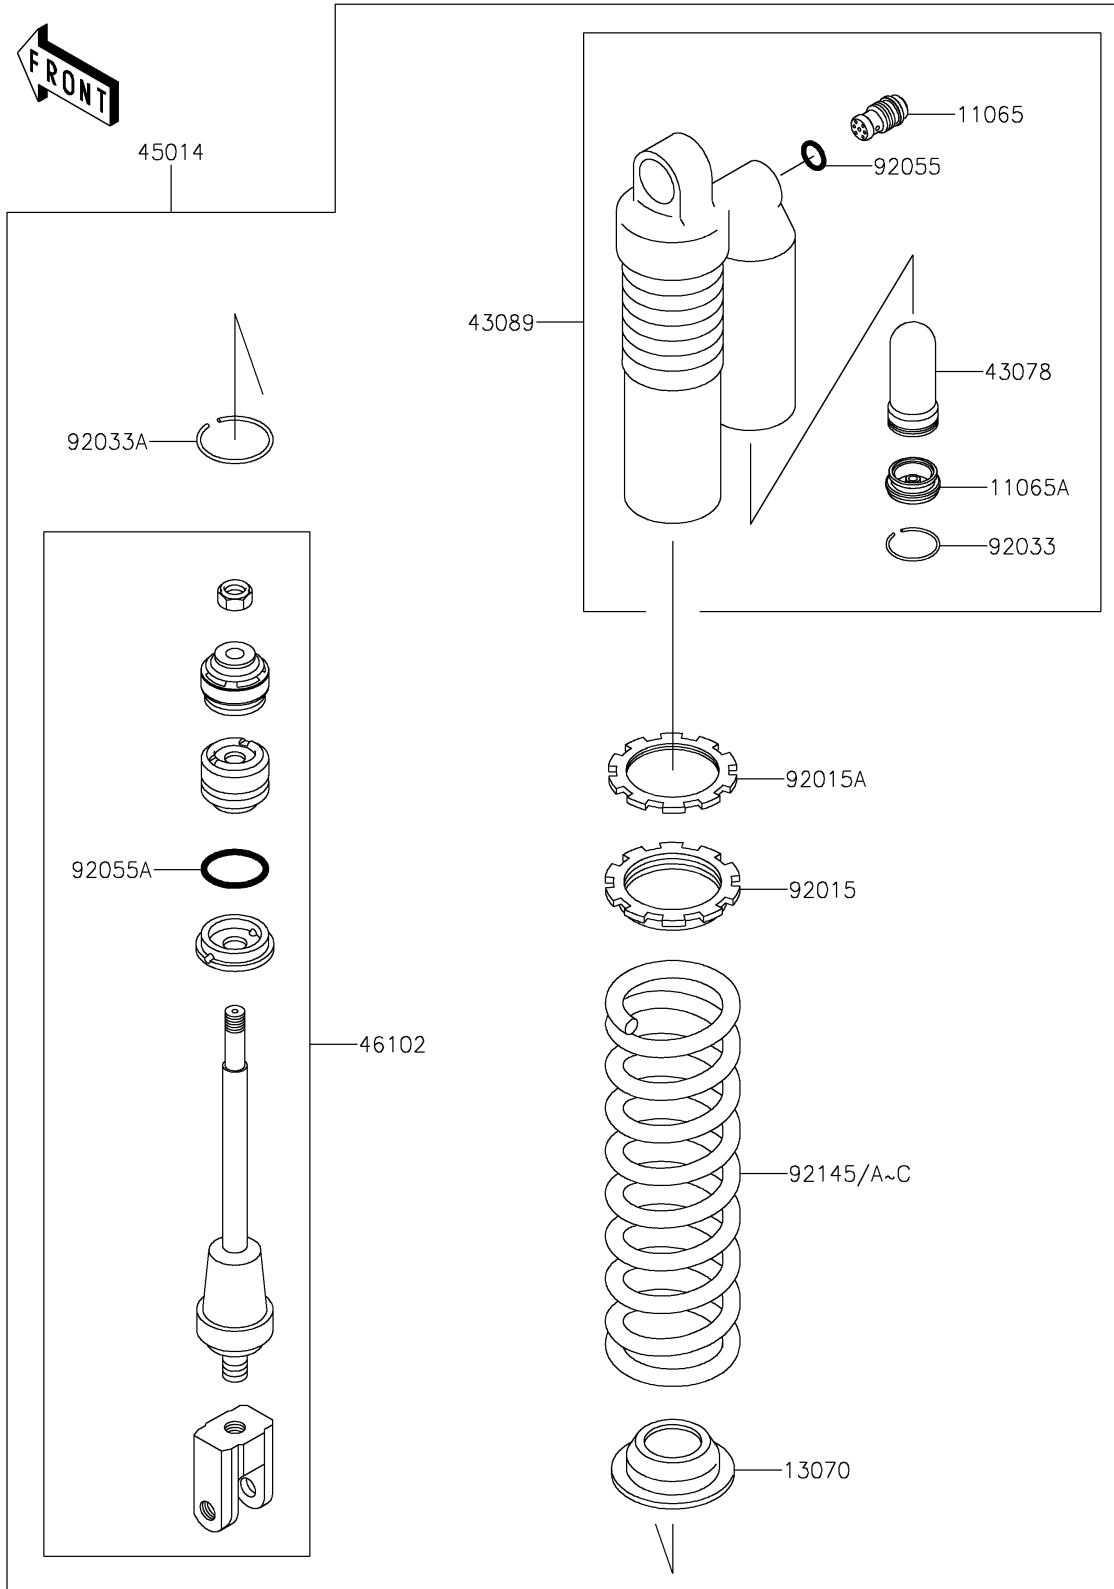

2019 KX™ 85

PARTS DIAGRAM

Shock Absorber(s)

F2280

2019 KX™ 85

PARTS LIST

Shock Absorber(s)

ITEM NAME

PART NUMBER

QUANTITY
