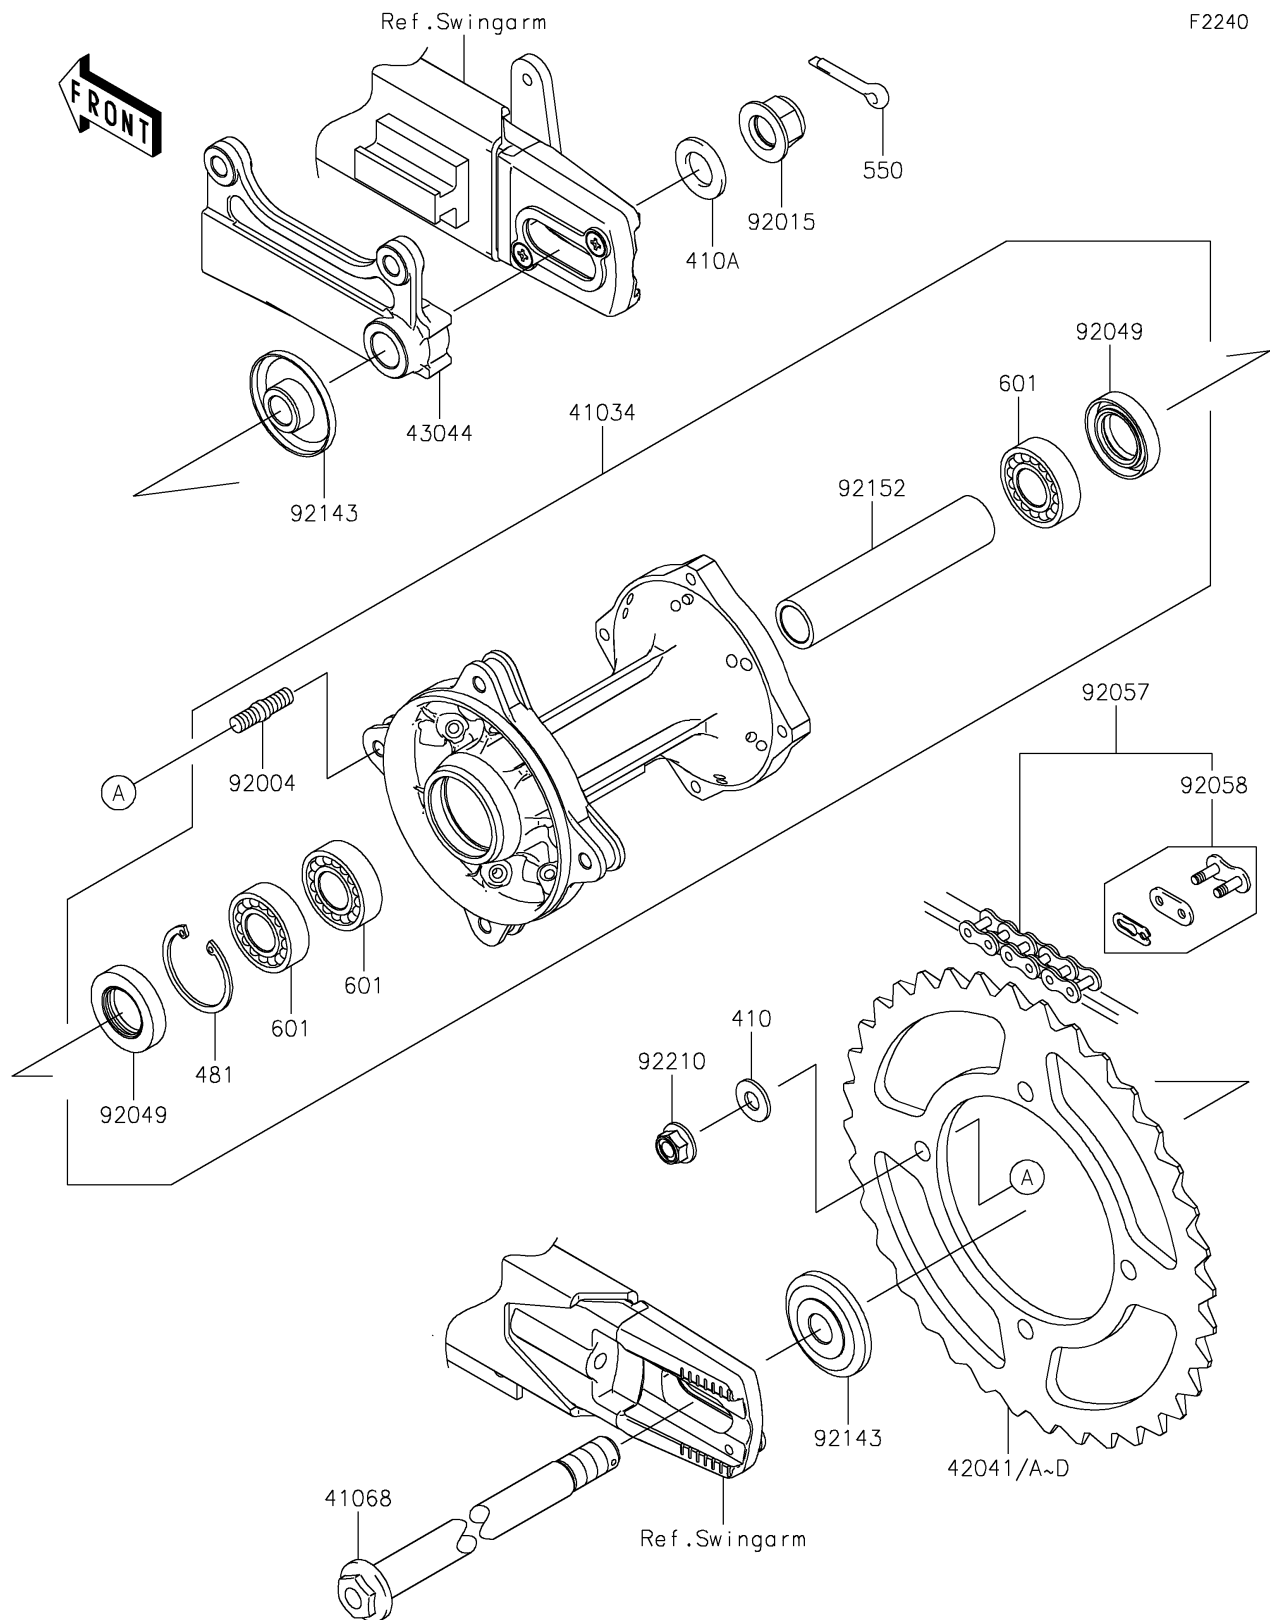

2020 KX™ 85

PARTS DIAGRAM

Rear Hub

2020 KX™ 85

PARTS LIST

Rear Hub

ITEM NAME	PART NUMBER	QUANTITY
WASHER-PLAIN-SMALL,8MM (Ref # 410)	410AA0800	4
DRUM-ASSY,REAR BRAKE (Ref # 41034)	41034-0570	1
AXLE,RR (Ref # 41068)	41068-1401	1
WASHER-PLAIN-SMALL,14MM (Ref # 410A)	410AA1400	1
SPROCKET-HUB,49T (Ref # 42041)	42041-1207	1
SPROCKET-HUB,48T (Ref # 42041A)	42041-1227	1
SPROCKET-HUB,50T (Ref # 42041B)	42041-1228	1
SPROCKET-HUB,51T (Ref # 42041C)	42041-1229	1
SPROCKET-HUB,52T (Ref # 42041D)	42041-1245	1
HOLDER-COMP-CALIPER (Ref # 43044)	43044-1122	1
CIRCLIP-TYPE-C,35MM (Ref # 481)	481J3500	1
PIN-COTTER,2.5X20 (Ref # 550)	550AA2520	1
BEARING-BALL (Ref # 601)	601B6202UU	3
STUD,8X16 (Ref # 92004)	92004-0730	4
NUT,FLANGED,14MM (Ref # 92015)	92015-1401	1
SEAL-OIL (Ref # 92049)	92049-1469	2
CHAIN,DRIVE,DID420DS2X120L (Ref # 92057)	92057-1496	1
JOINT-CHAIN,DRIVE (Ref # 92058)	92058-1086	1
COLLAR,RR AXLE,L=12.5 (Ref # 92143)	92143-1938	2
COLLAR,RR BRAKE DRUM,L=95 (Ref # 92152)	92152-1090	1
NUT,FLANGED,LOCK,8MM (Ref # 92210)	92210-0493	4