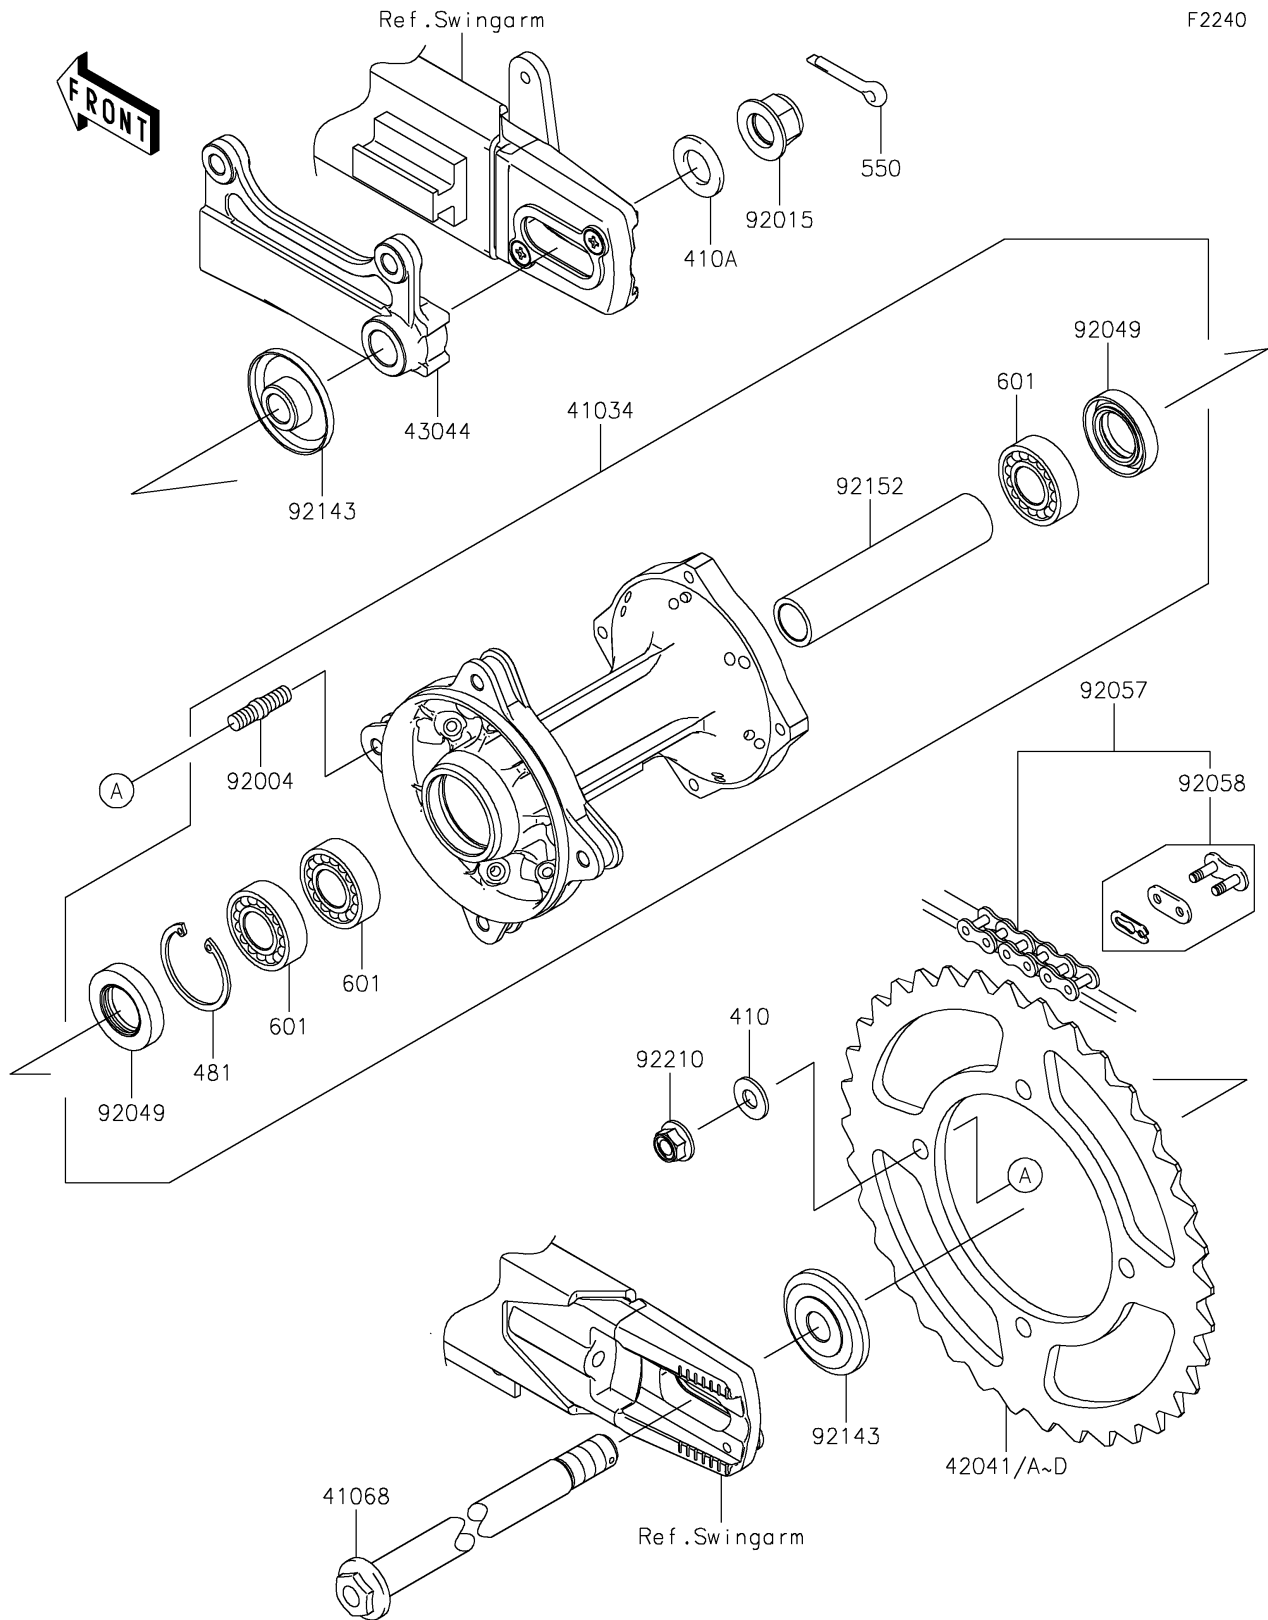

2019 KX™ 85

PARTS DIAGRAM

Rear Hub

2019 KX™ 85

PARTS LIST

Rear Hub

Kawasaki

Let the Good Times Roll®

ITEM NAME

PART NUMBER

QUANTITY
