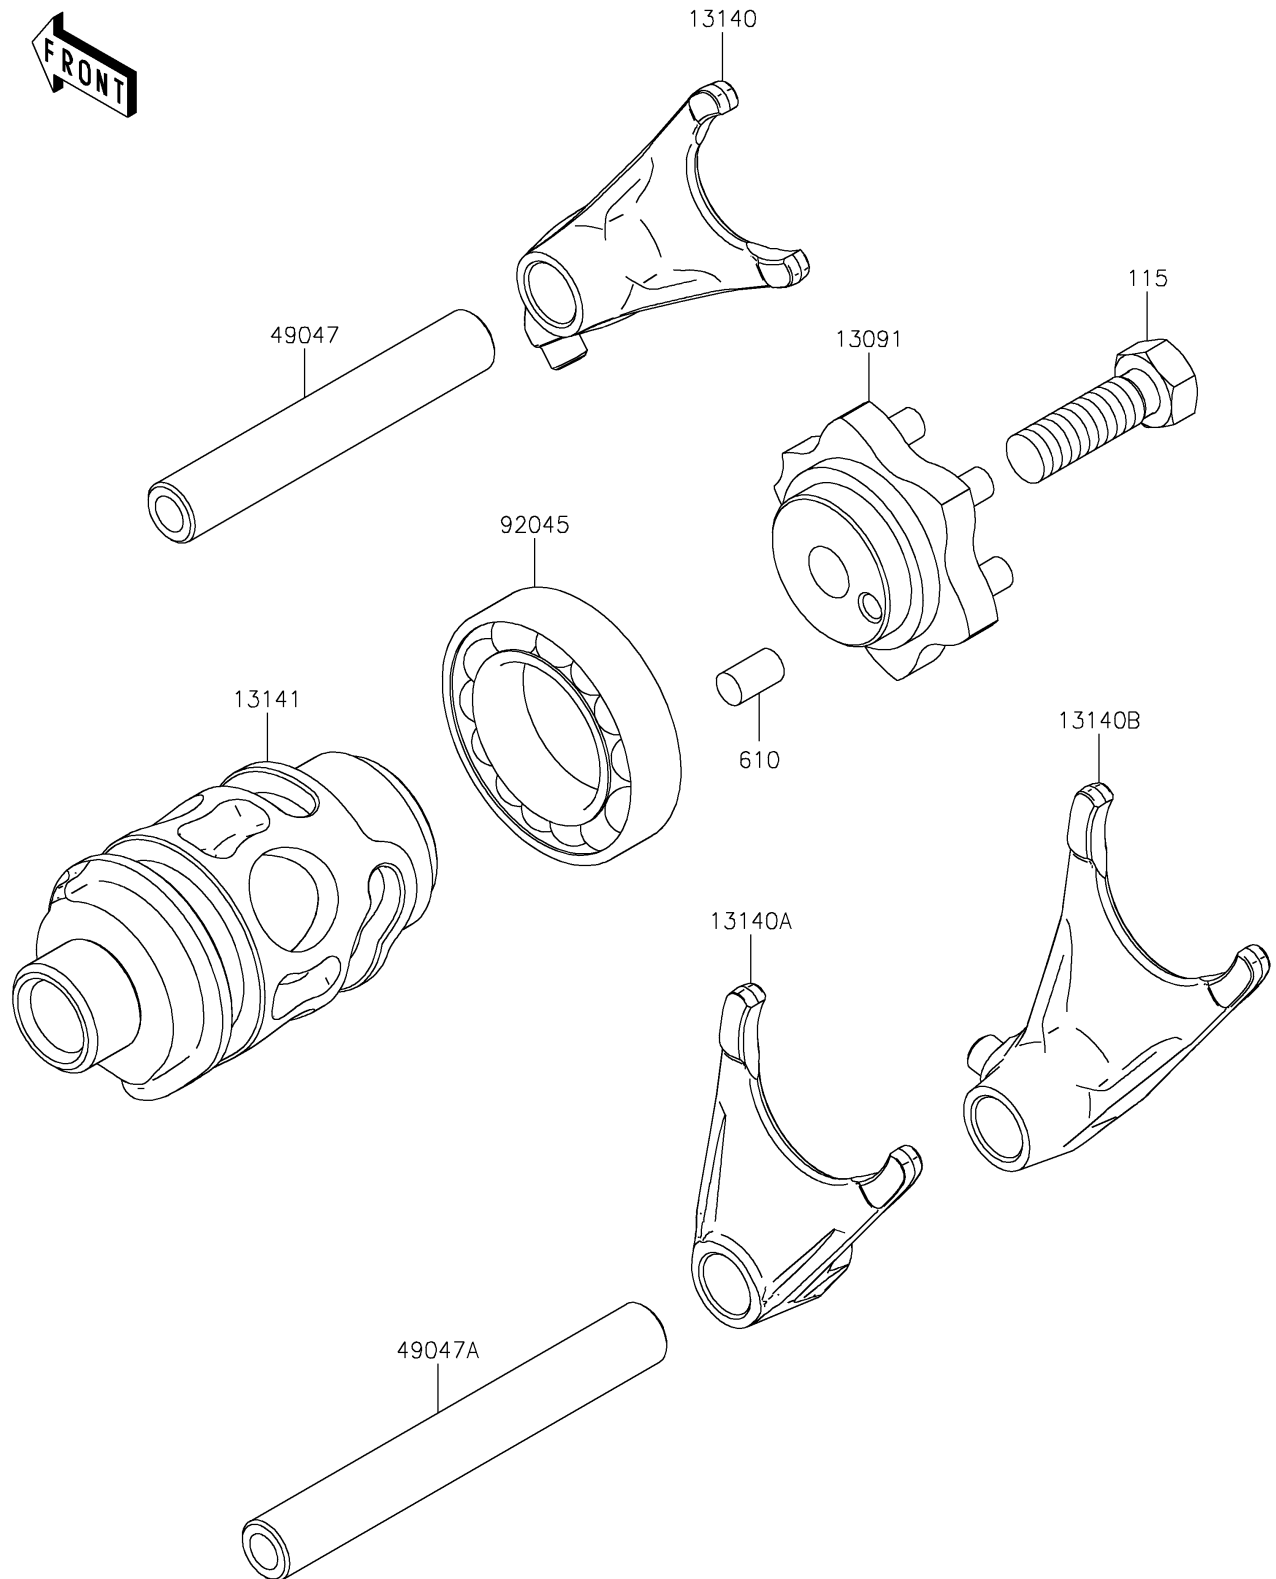

2019 KX™ 85

PARTS DIAGRAM

Gear Change Drum/Shift Fork(s)

E1362

2019 KX™ 85

PARTS LIST

Gear Change Drum/Shift Fork(s)

ITEM NAME

PART NUMBER

QUANTITY
