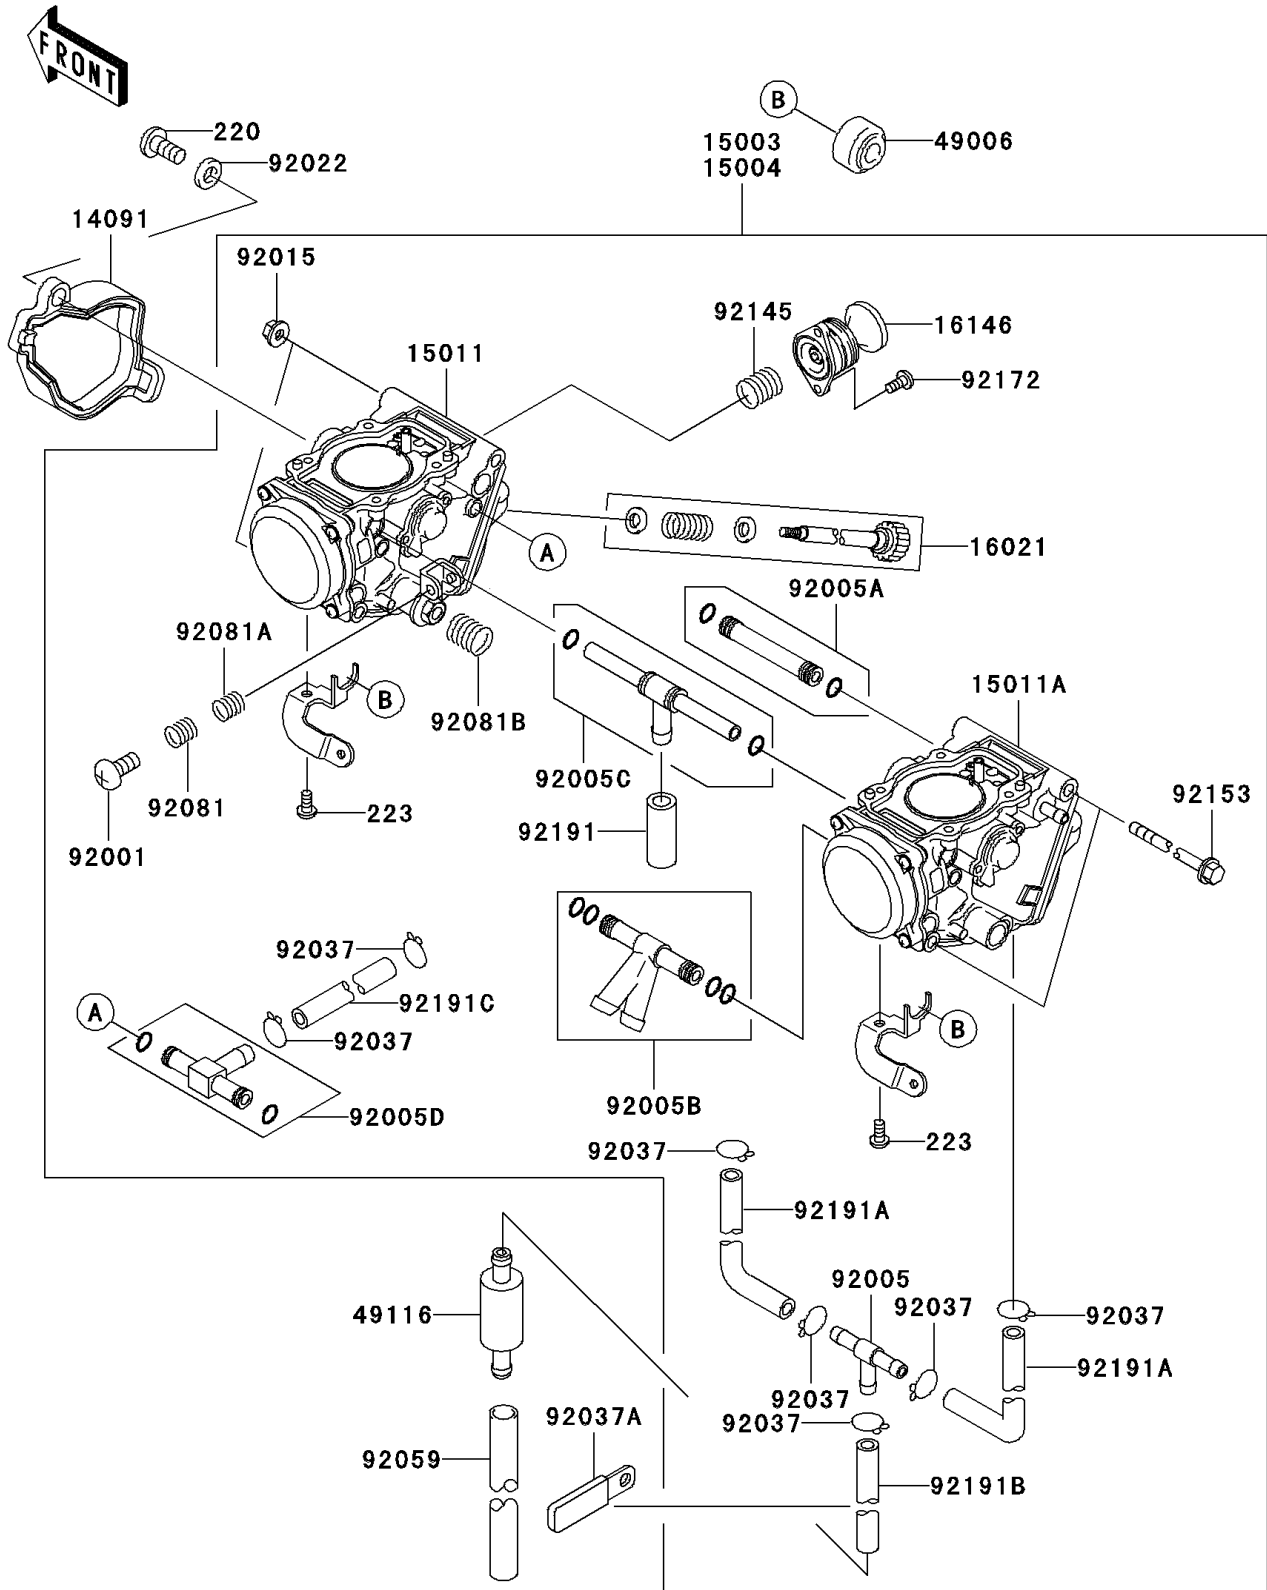

2007 Brute Force 650 4x4 Hardwoods Green HD

PARTS DIAGRAM

Carburetor(E6F/E7F)(CN)

E1611A

2007 Brute Force 650 4x4 Hardwoods Green HD

Kawasaki
Let the Good Times Roll®

PARTS LIST

Carburetor(E6F/E7F)(CN)

ITEM NAME	PART NUMBER	QUANTITY
COVER,THROTTLE CABLE (Ref # 14091)	14091-1196	1
CARBURETOR-ASSY,CVKR32 (Ref # 15004)	15004-0009	1
CARBURETOR,FR (Ref # 15011)	15011-0094	1
CARBURETOR,RR (Ref # 15011A)	15011-0095	1
SCREW-THROTTLE STOP (Ref # 16021)	16021-1238	1
COVER-ASSY,PRIMING (Ref # 16146)	16146-1225	1
BOOT,STARTER CABLE (Ref # 49006)	49006-1353	2
VALVE-ASSY (Ref # 49116)	49116-1126	1
BOLT,THROTTLE ADJUST (Ref # 92001)	92001-1998	1
FITTING,FUEL,T-TYPE (Ref # 92005)	92005-1112	1
FITTING (Ref # 92005A)	92005-1375	1
FITTING (Ref # 92005B)	92005-1376	1
FITTING (Ref # 92005C)	92005-1385	1
FITTING (Ref # 92005D)	92005-1393	1
NUT,FLANGED,5MM (Ref # 92015)	92015-1259	2
WASHER,5.2X13X1 (Ref # 92022)	92022-1380	1
CLAMP,TUBE (Ref # 92037)	92037-1201	7
CLAMP,L=45 (Ref # 92037A)	92037-1539	1
TUBE,7X10X100 (Ref # 92059)	92059-1736	1
SPRING (Ref # 92081)	92081-1620	1
SPRING,THROTTLE ADJUST LWR (Ref # 92081A)	92081-1621	1
SCREW-PAN-CROS,4X8 (Ref # 220)	220AA0408	1
SCREW-PAN-WS-CROS,4X8 (Ref # 223)	223AA0408	2
SPRING,THROTTLE ADJUST CNT (Ref # 92081B)	92081-1622	1
SPRING,PRIMING (Ref # 92145)	92145-1451	1
BOLT,5X143 (Ref # 92153)	92153-1068	2
SCREW (Ref # 92172)	92172-0230	2
TUBE,7X11X25 (Ref # 92191)	92191-1672	1
TUBE,4.5X8X65 (Ref # 92191A)	92191-1673	2

2007 Brute Force 650 4x4 Hardwoods Green HD

PARTS LIST

Carburetor(E6F/E7F)(CN)

ITEM NAME	PART NUMBER	QUANTITY
TUBE,4.5X8X420 (Ref # 92191B)	92191-1674	1
TUBE,4.5X8.5X35 (Ref # 92191C)	92191-1676	1