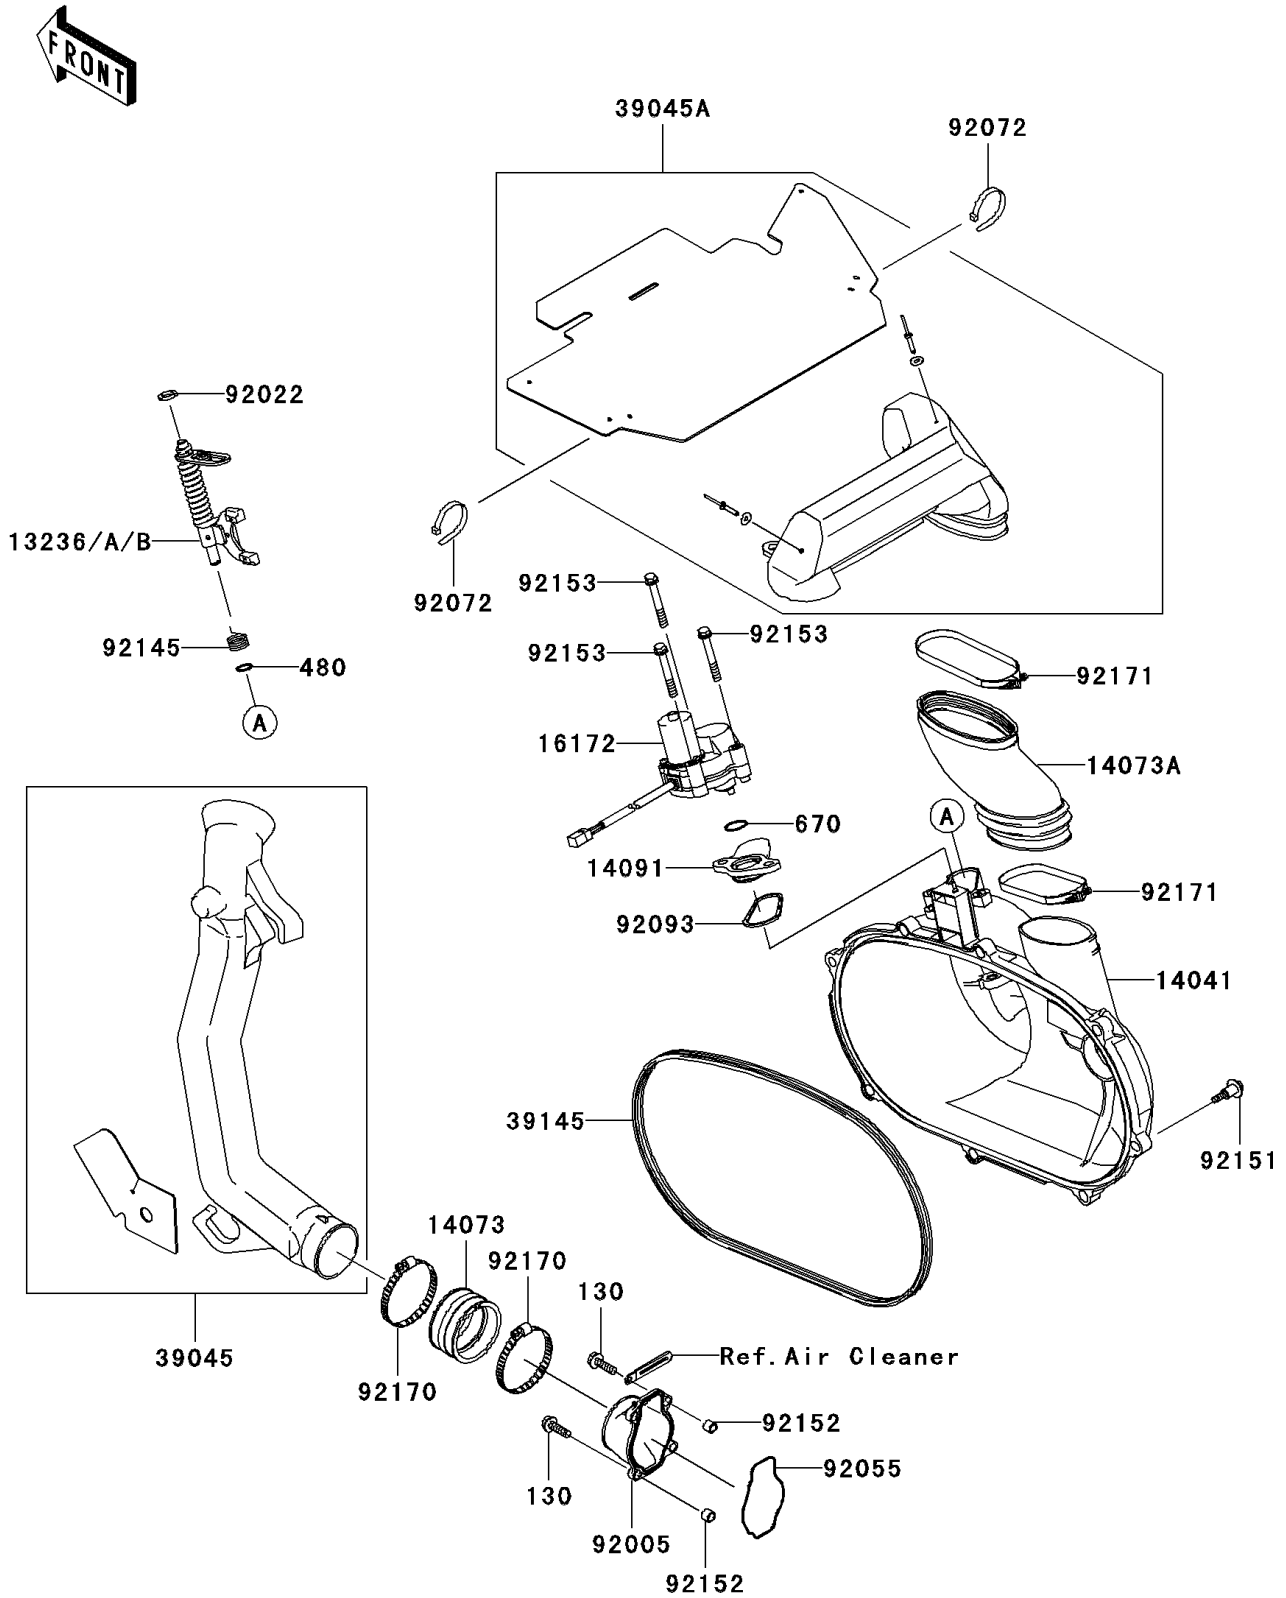

2007 Brute Force 650 4x4 Hardwoods Green HD

PARTS DIAGRAM Converter Cover

E1393

2007 Brute Force 650 4x4 Hardwoods Green HD

Kawasaki
Let the Good Times Roll®

PARTS LIST

Converter Cover

ITEM NAME	PART NUMBER	QUANTITY
BOLT-FLANGED,6X20 (Ref # 130)	130CD0620	4
CIRCLIP-TYPE-C,10MM (Ref # 480)	480J1000	1
O RING (Ref # 670)	670D3022	1
LEVER-COMP,YELLOW (Ref # 13236)	13236-0046	AR
LEVER-COMP,GREEN (Ref # 13236A)	13236-0047	AR
LEVER-COMP,PAINT LESS (Ref # 13236B)	13236-0048	1
COVER-COMP (Ref # 14041)	14041-1158	1
DUCT,JOINT (Ref # 14073)	14073-1775	1
DUCT,EXHAUST (Ref # 14073A)	14073-1792	1
COVER (Ref # 14091)	14091-1421	1
ACTUATOR (Ref # 16172)	16172-0006	1
DUCT-ASSY,SNORKEL,IN (Ref # 39045)	39045-0002	1
DUCT-ASSY,SNORKEL,EX (Ref # 39045A)	39045-1063	1
TRIM-SEAL (Ref # 39145)	39145-1135	1
FITTING (Ref # 92005)	92005-1387	1
WASHER,10.2X16X1 (Ref # 92022)	92022-1829	1
RING-O (Ref # 92055)	92055-1630	1
BAND,L=188 (Ref # 92072)	92072-1239	2
SEAL (Ref # 92093)	92093-1548	1
SPRING (Ref # 92145)	92145-1567	1
BOLT,FLANGED,6X30 (Ref # 92151)	92151-1686	8
COLLAR (Ref # 92152)	92152-1332	4
BOLT,6X47 (Ref # 92153)	92153-0678	3
CLAMP (Ref # 92170)	92170-1764	2
CLAMP (Ref # 92171)	92171-1336	2