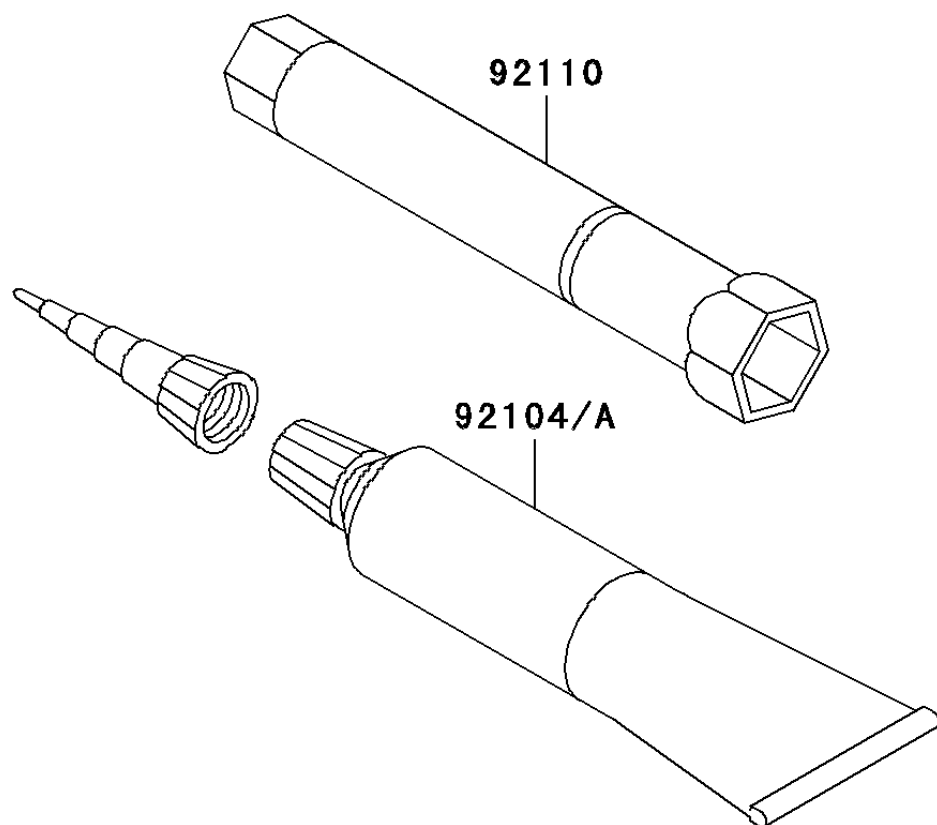

2008 KLX[®]140

PARTS DIAGRAM

Owner's Tools

F2810

2008 KLX[®]140

PARTS LIST

Owner's Tools

Kawasaki

Let the Good Times Roll[®]

ITEM NAME

PART NUMBER

QUANTITY
