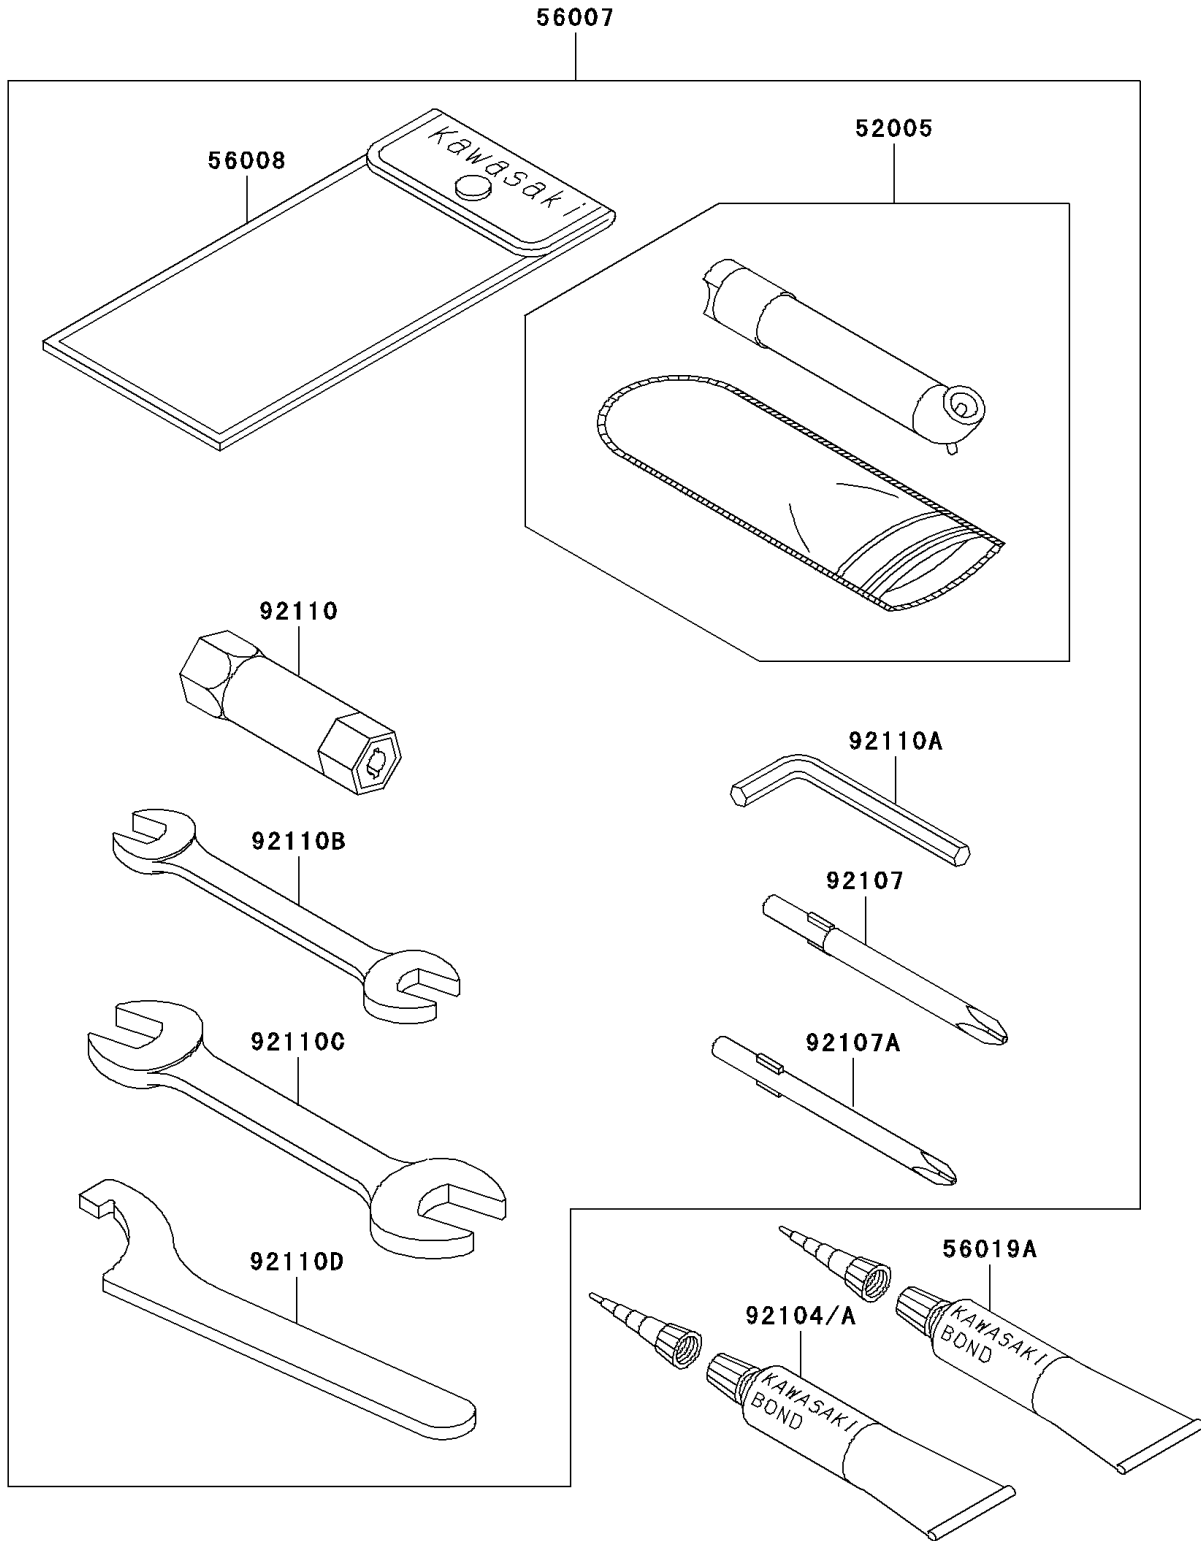

2005 Brute Force 650 4x4

PARTS DIAGRAM

Owner's Tools

F2810

2005 Brute Force 650 4x4

PARTS LIST

Owner's Tools

ITEM NAME

PART NUMBER

QUANTITY
