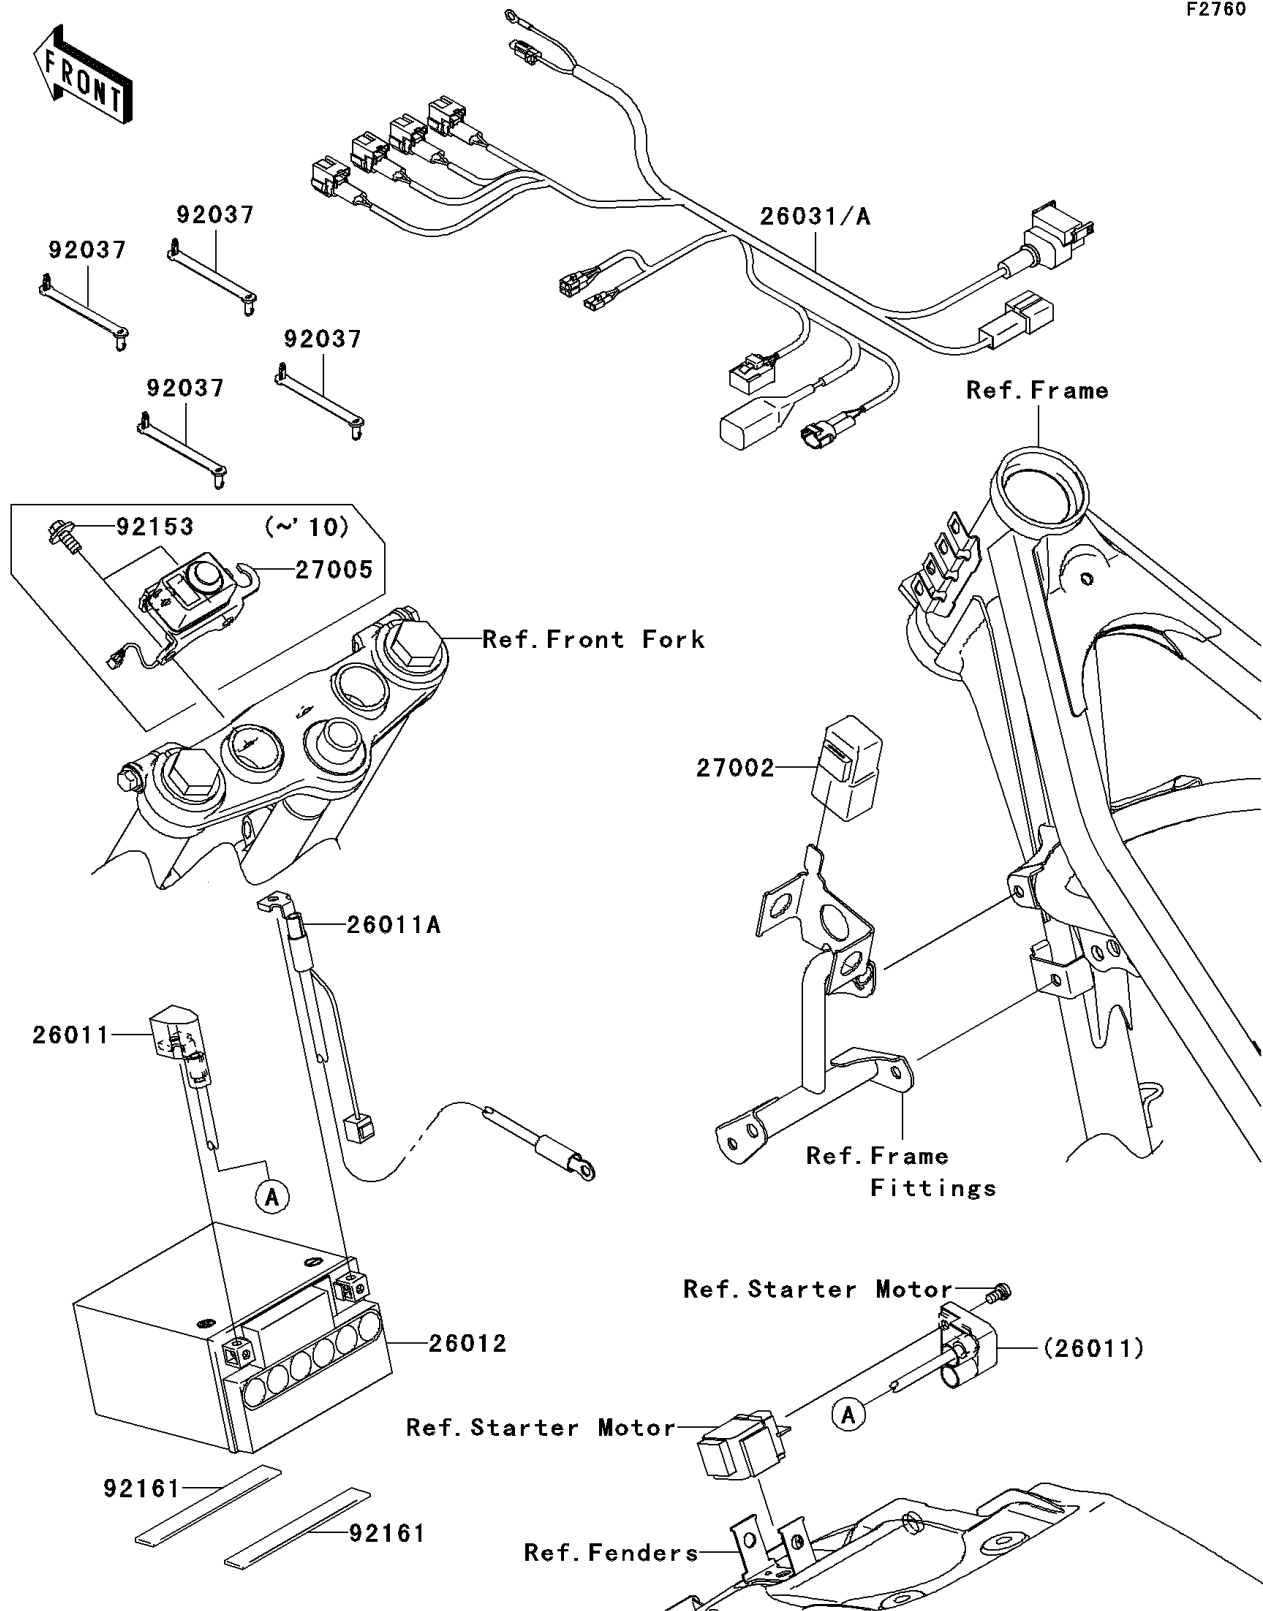

2011 KLX[®]140

PARTS DIAGRAM

Chassis Electrical Equipment

F2760

2011 KLX[®]140

PARTS LIST

Chassis Electrical Equipment

ITEM NAME

PART NUMBER

QUANTITY
