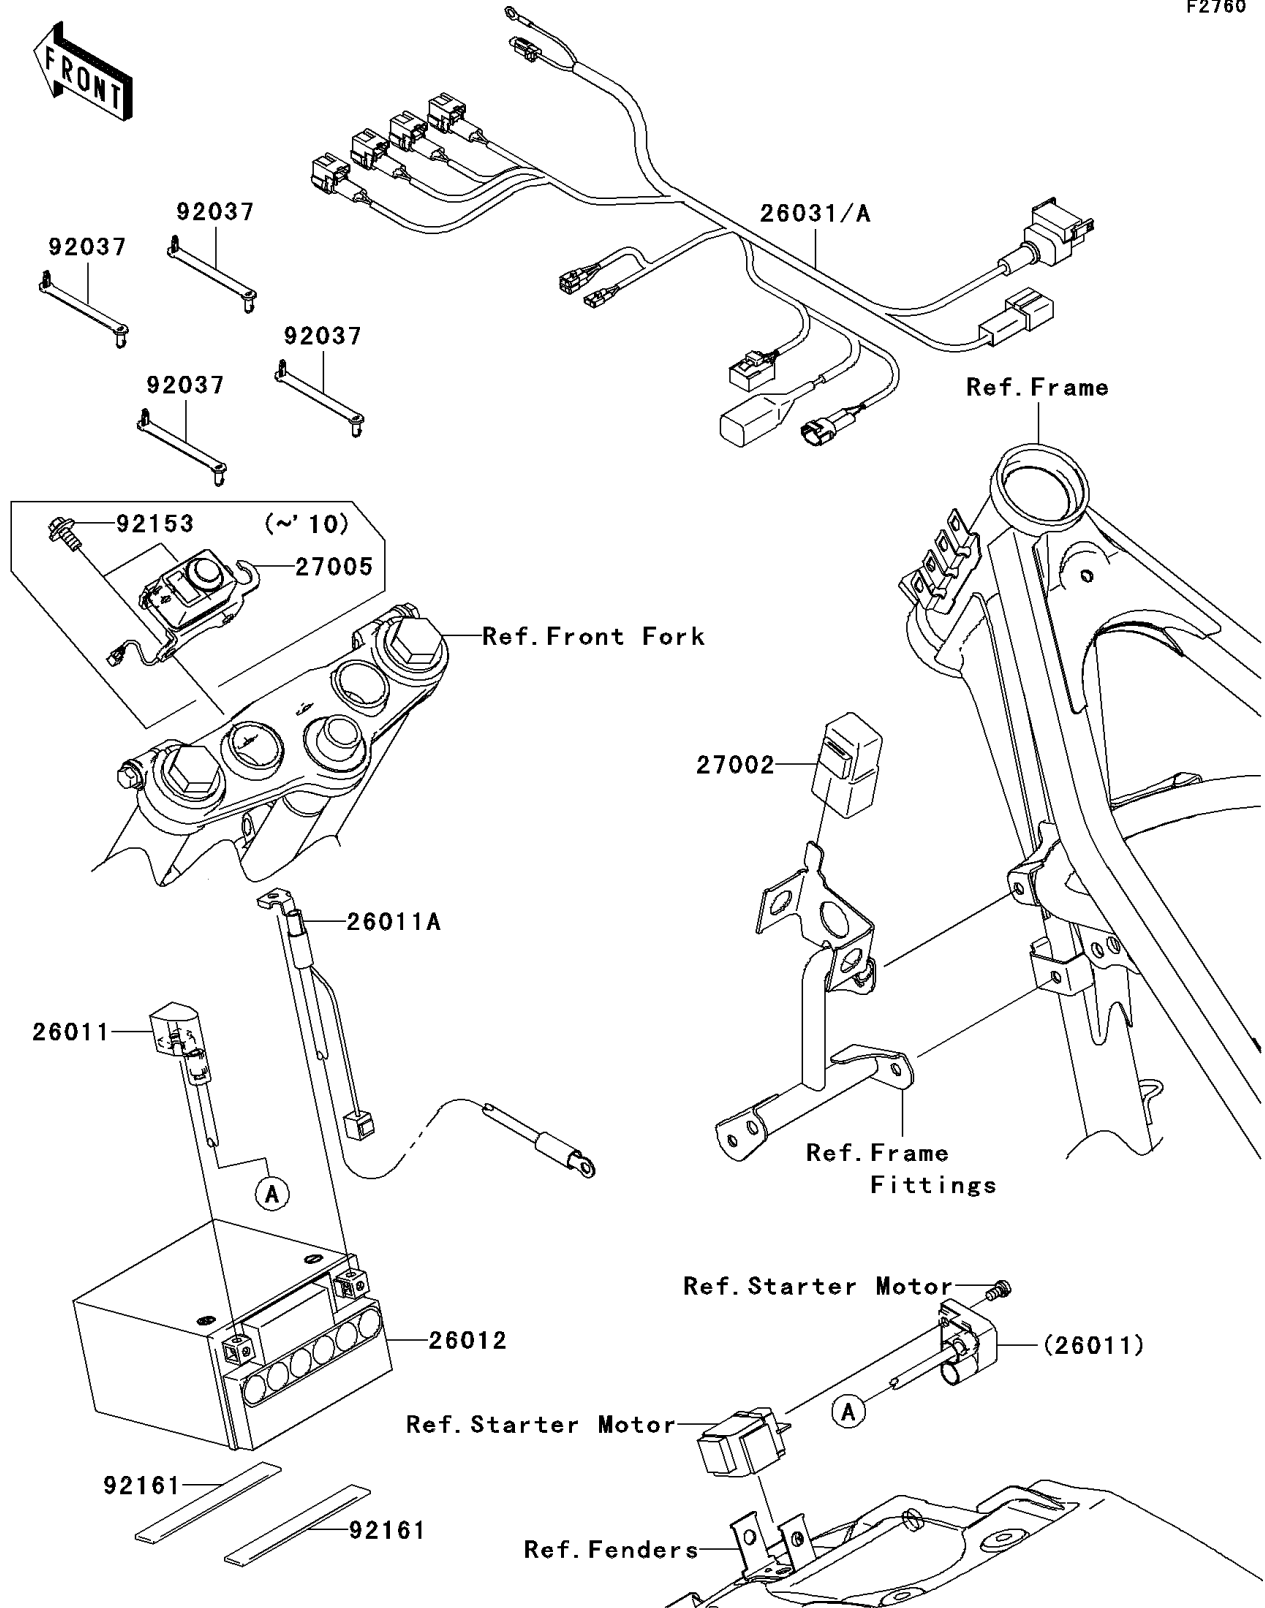

2008 KLX[®]140

PARTS DIAGRAM

Chassis Electrical Equipment

F2760

2008 KLX[®]140

PARTS LIST

Chassis Electrical Equipment

ITEM NAME

PART NUMBER

QUANTITY
