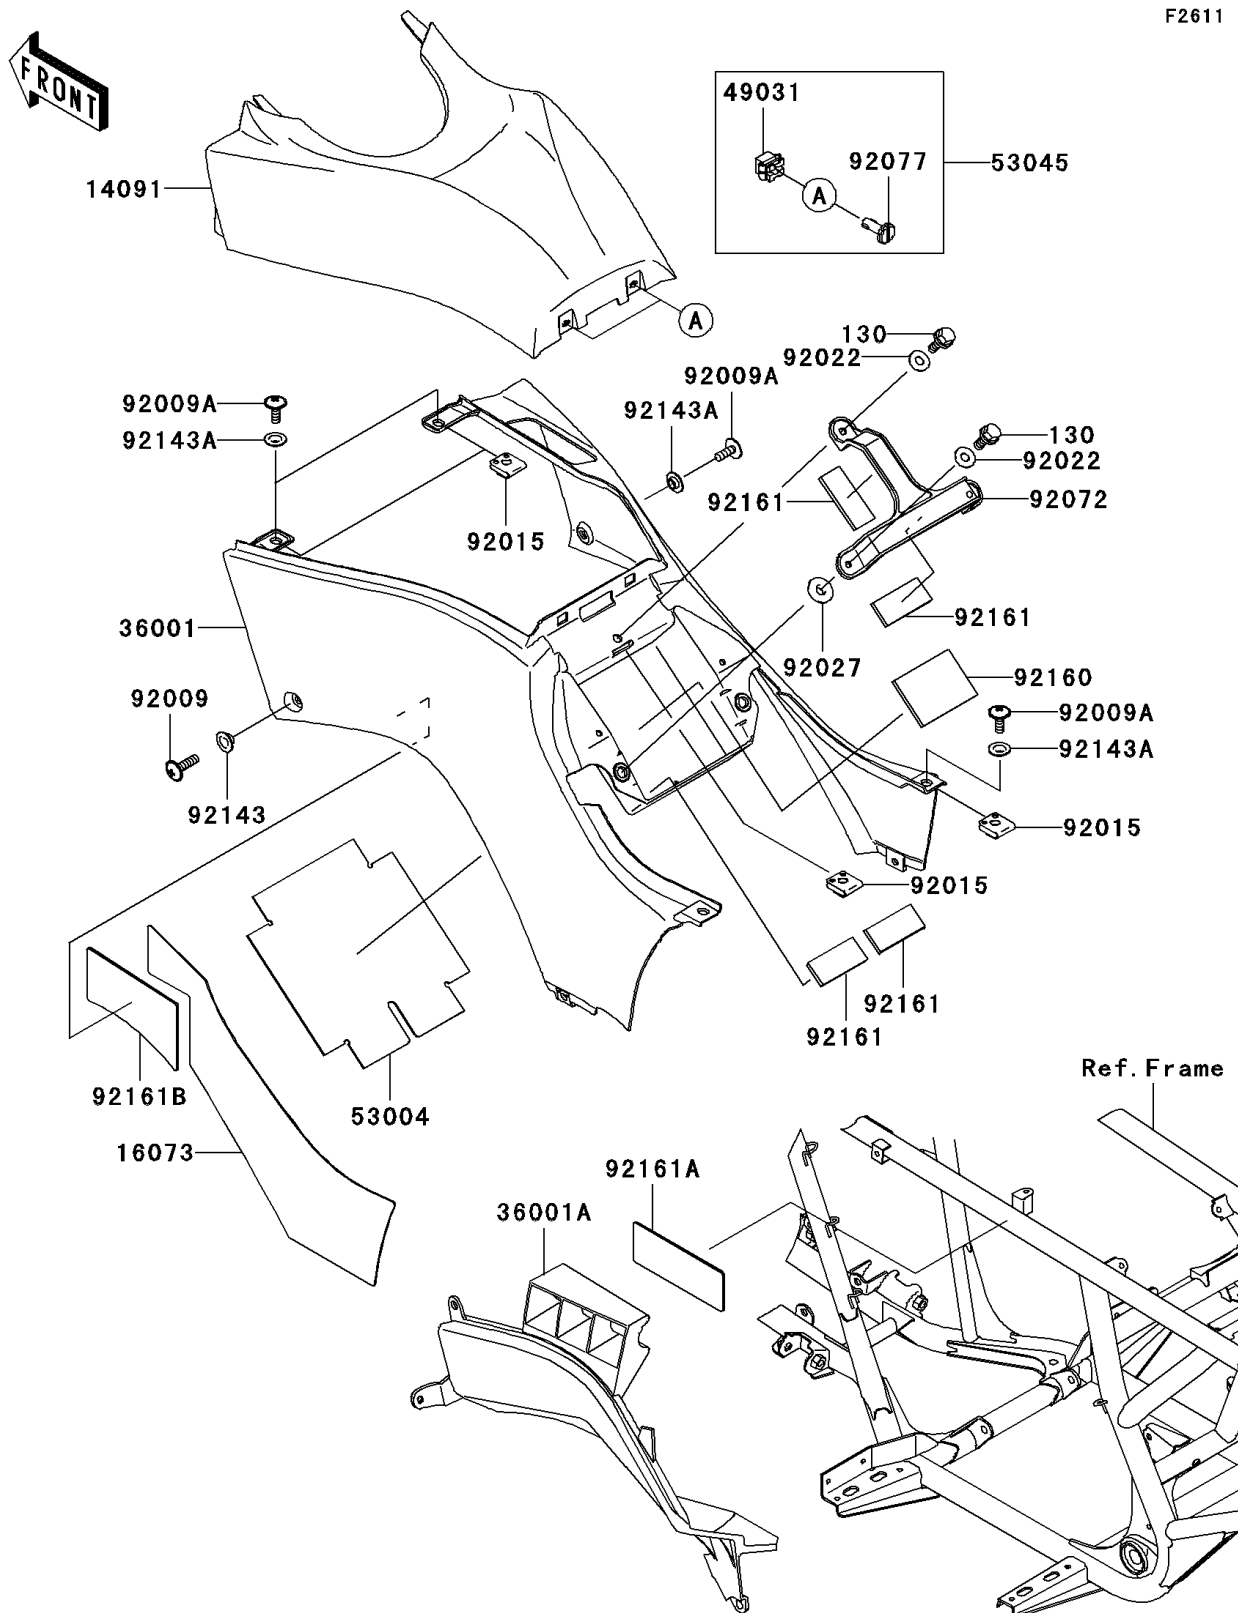

2005 Brute Force 650 4x4

PARTS DIAGRAM

Side Covers

F2611