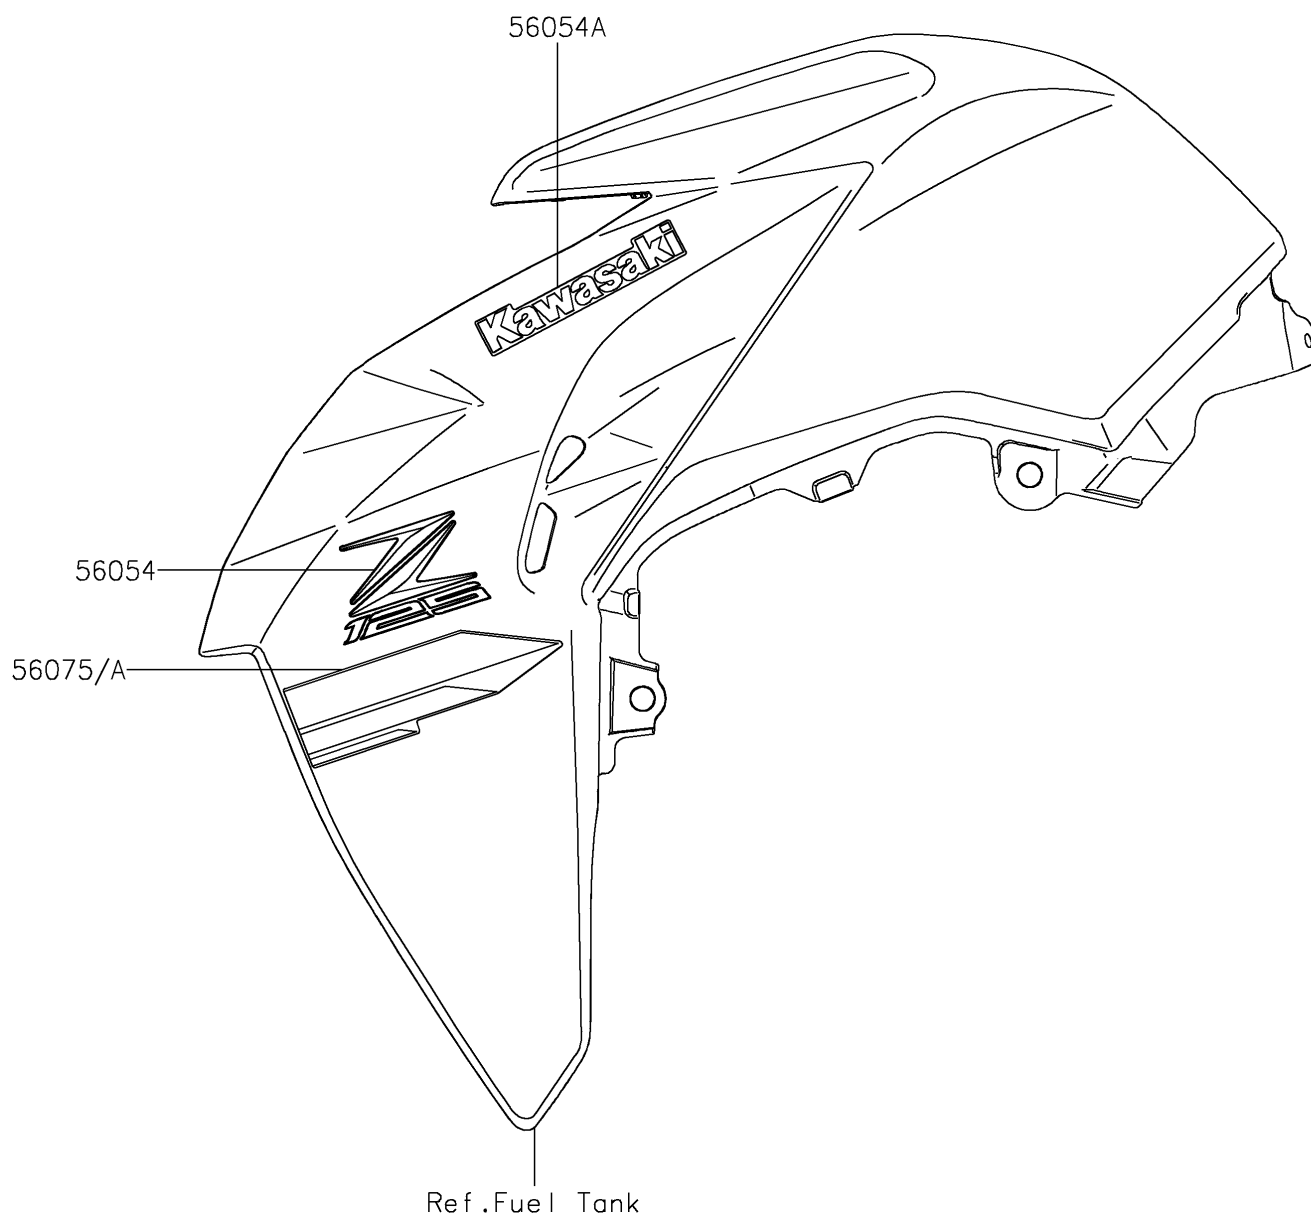

2019 Z125 PRO

PARTS DIAGRAM

Decals(Ebony)(JKF)

Kawasaki

Let the Good Times Roll®

F2861D

2019 Z125 PRO

PARTS LIST

Decals(Ebony)(JKF)

ITEM NAME

PART NUMBER

QUANTITY
