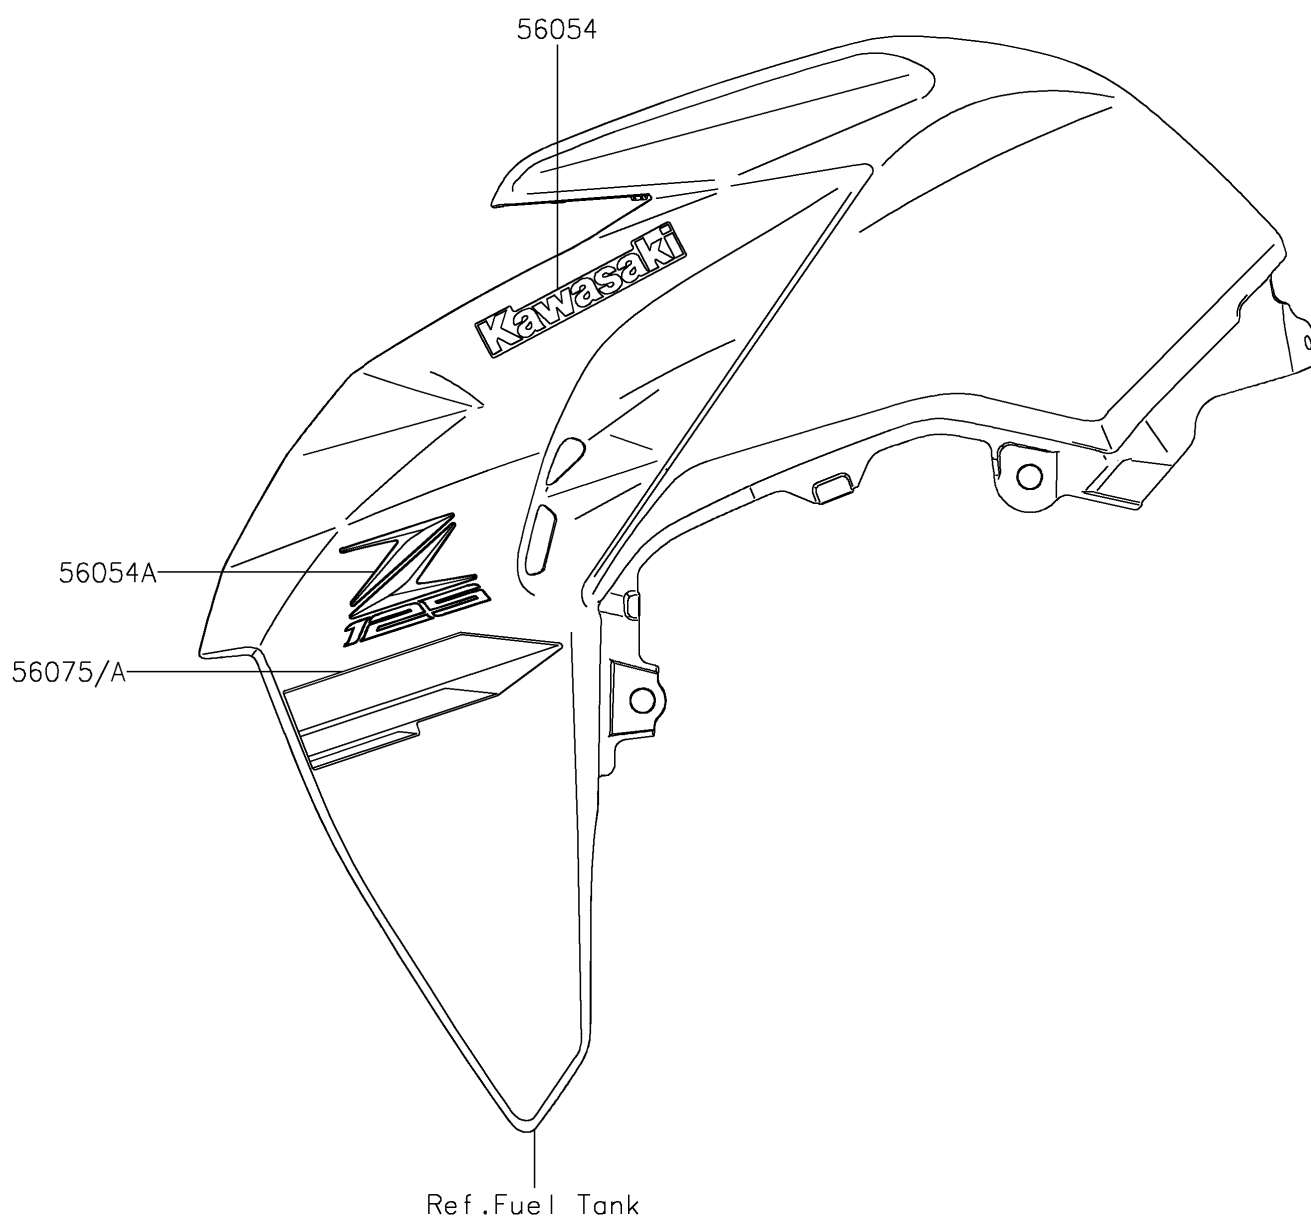

2019 Z125 PRO

PARTS DIAGRAM

Decals(Orange)(JKF)

F2861C

2019 Z125 PRO

PARTS LIST

Decals(Orange)(JKF)

ITEM NAME

PART NUMBER

QUANTITY
