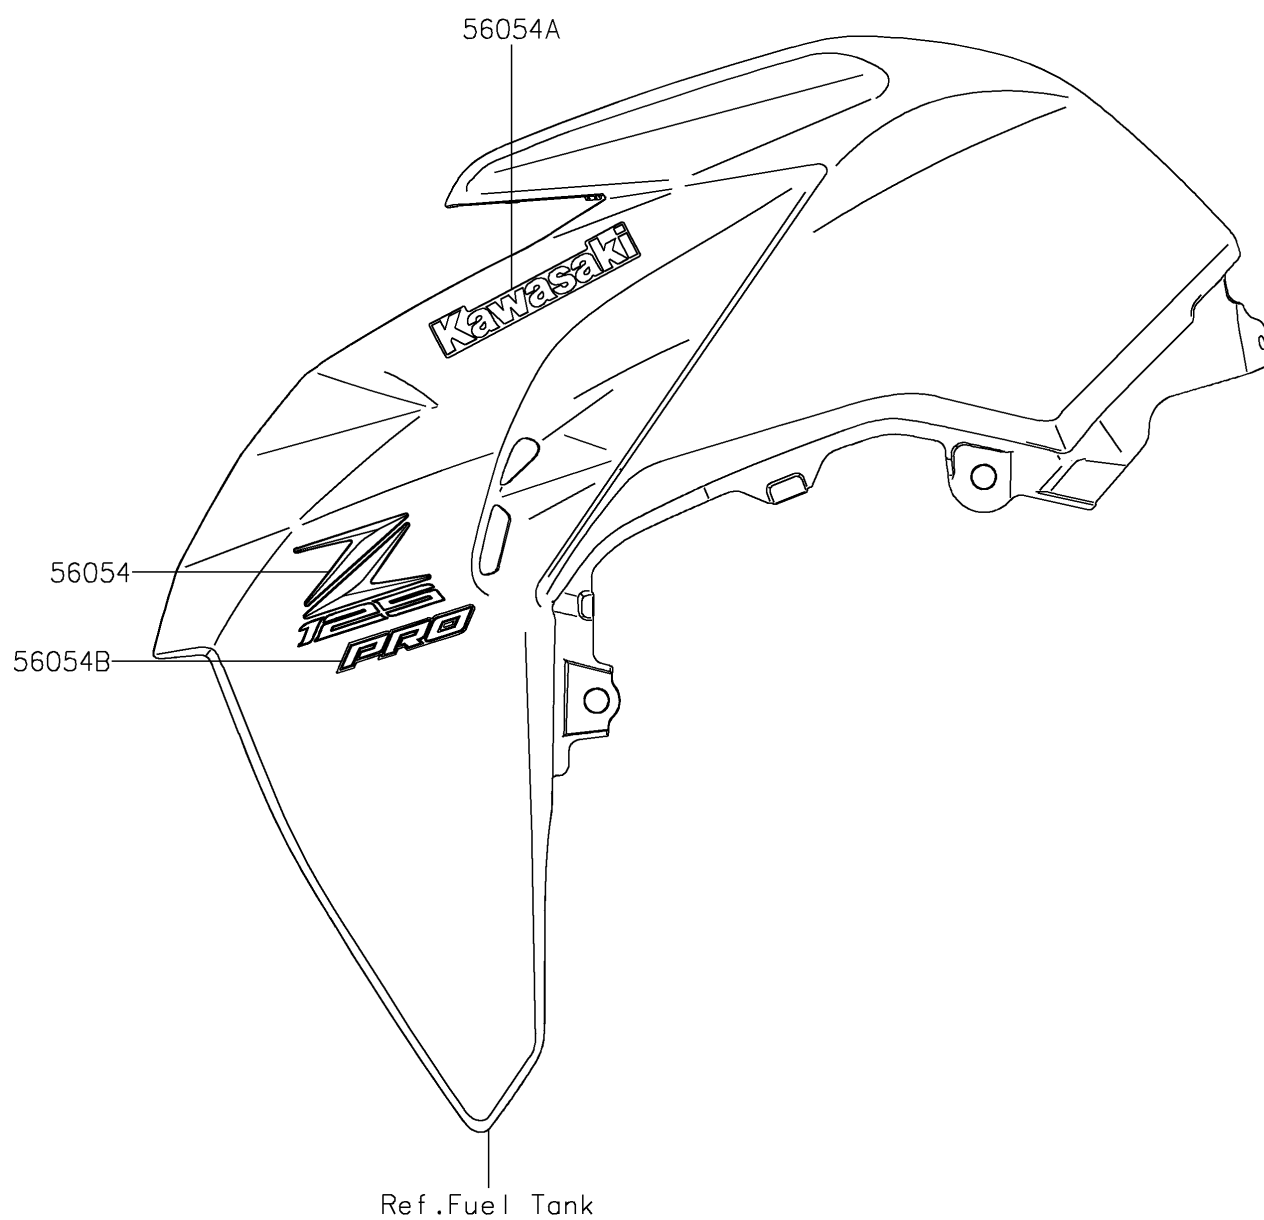

2018 Z125 PRO

PARTS DIAGRAM

Decals(Red)(JJS)(CA,US)

F2861

2018 Z125 PRO

PARTS LIST

Decals(Red)(JJS)(CA,US)

ITEM NAME

PART NUMBER

QUANTITY
