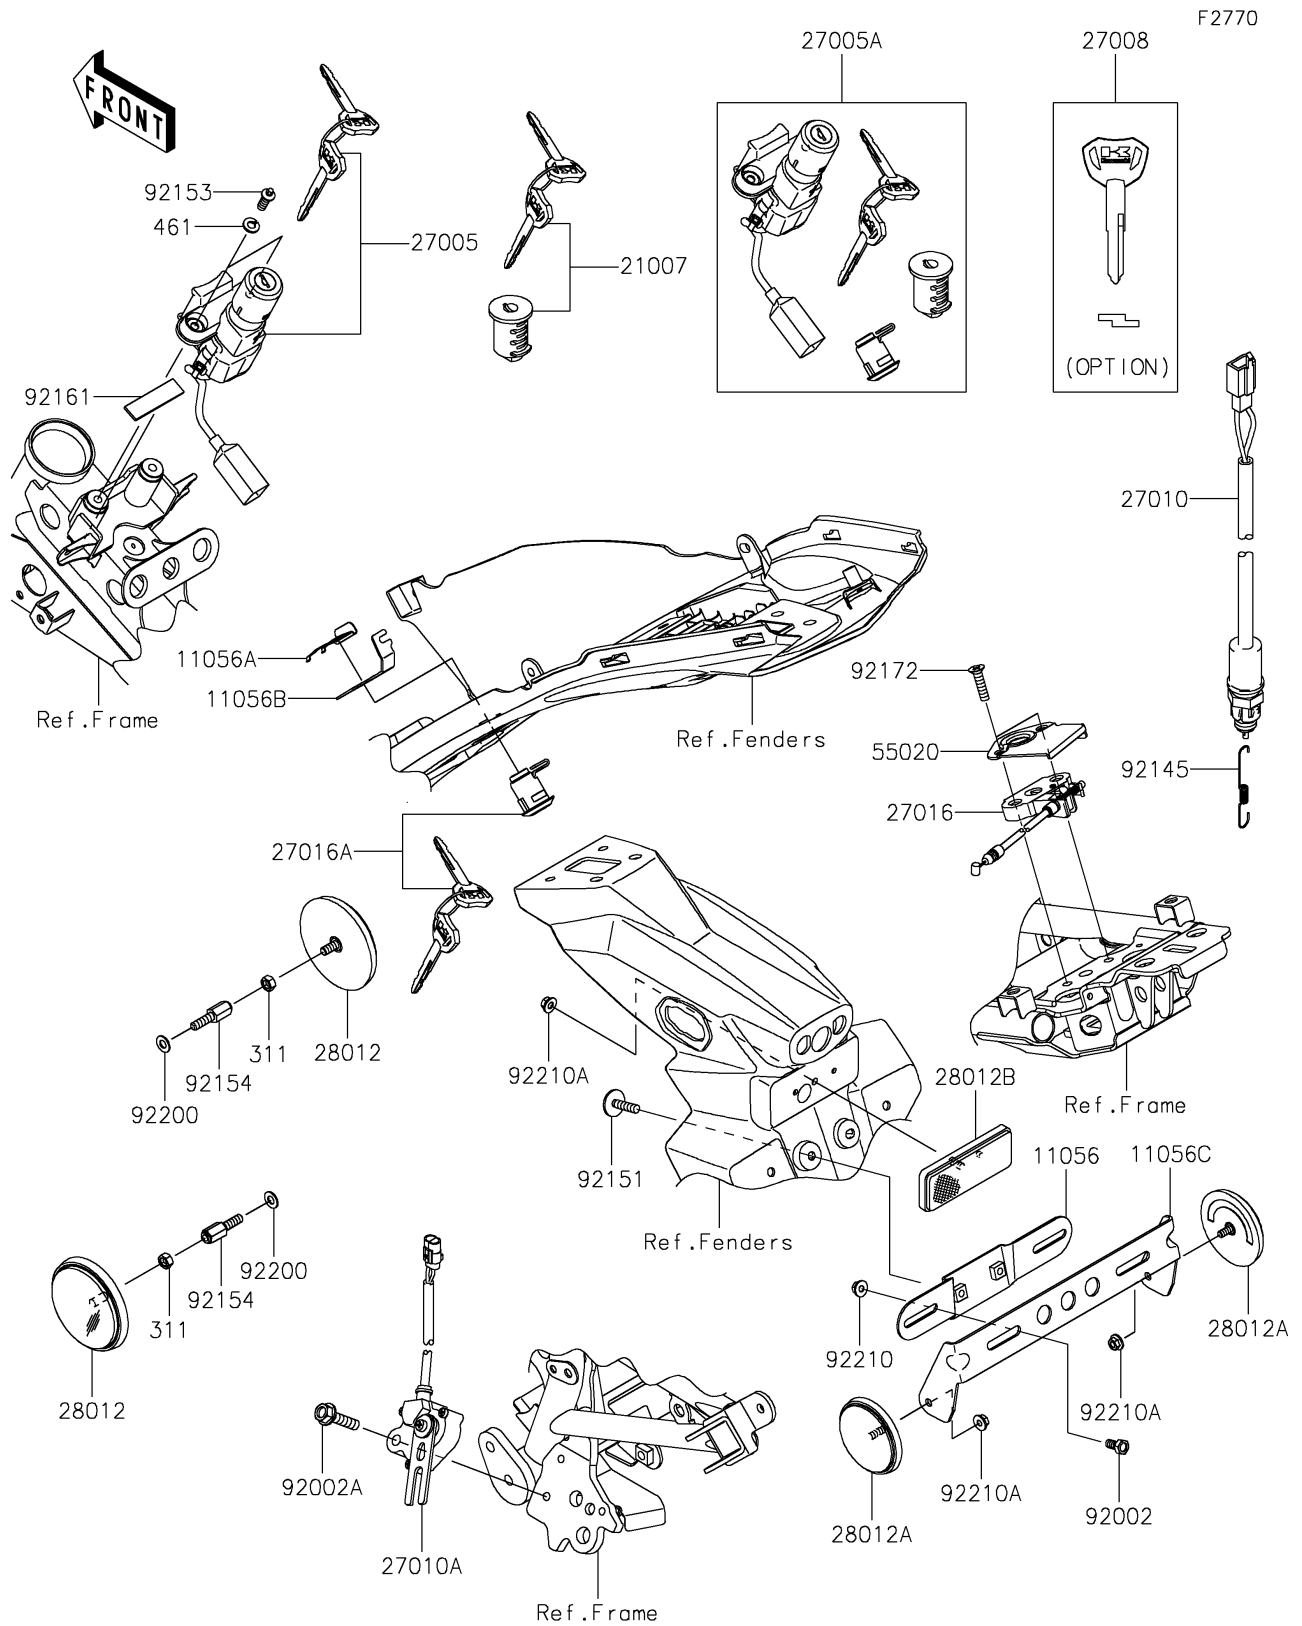

2018 Z125 PRO

PARTS DIAGRAM

Ignition Switch/Locks/Reflectors

2018 Z125 PRO

PARTS LIST

Ignition Switch/Locks/Reflectors

ITEM NAME

PART NUMBER

QUANTITY
