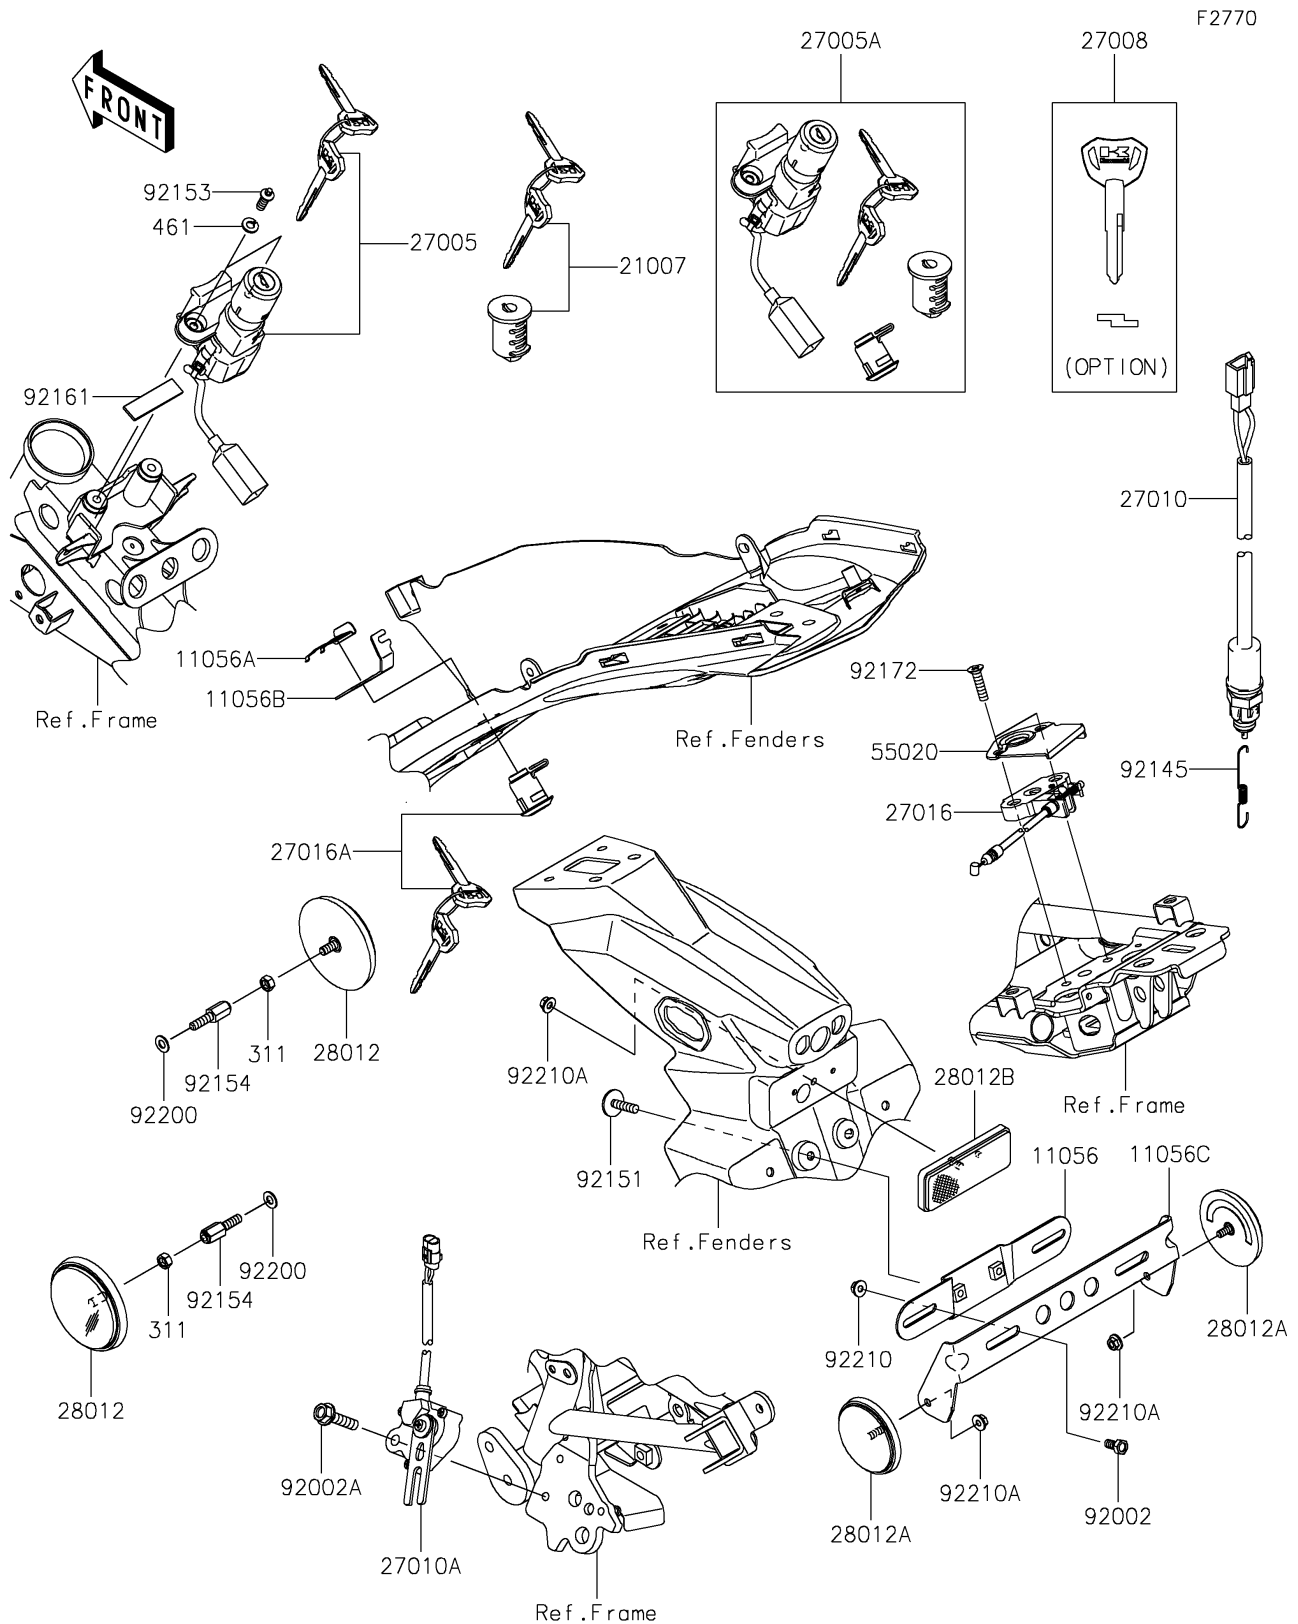

2019 Z125 PRO

PARTS DIAGRAM

Ignition Switch/Locks/Reflectors

2019 Z125 PRO

PARTS LIST

Ignition Switch/Locks/Reflectors

ITEM NAME

PART NUMBER

QUANTITY
