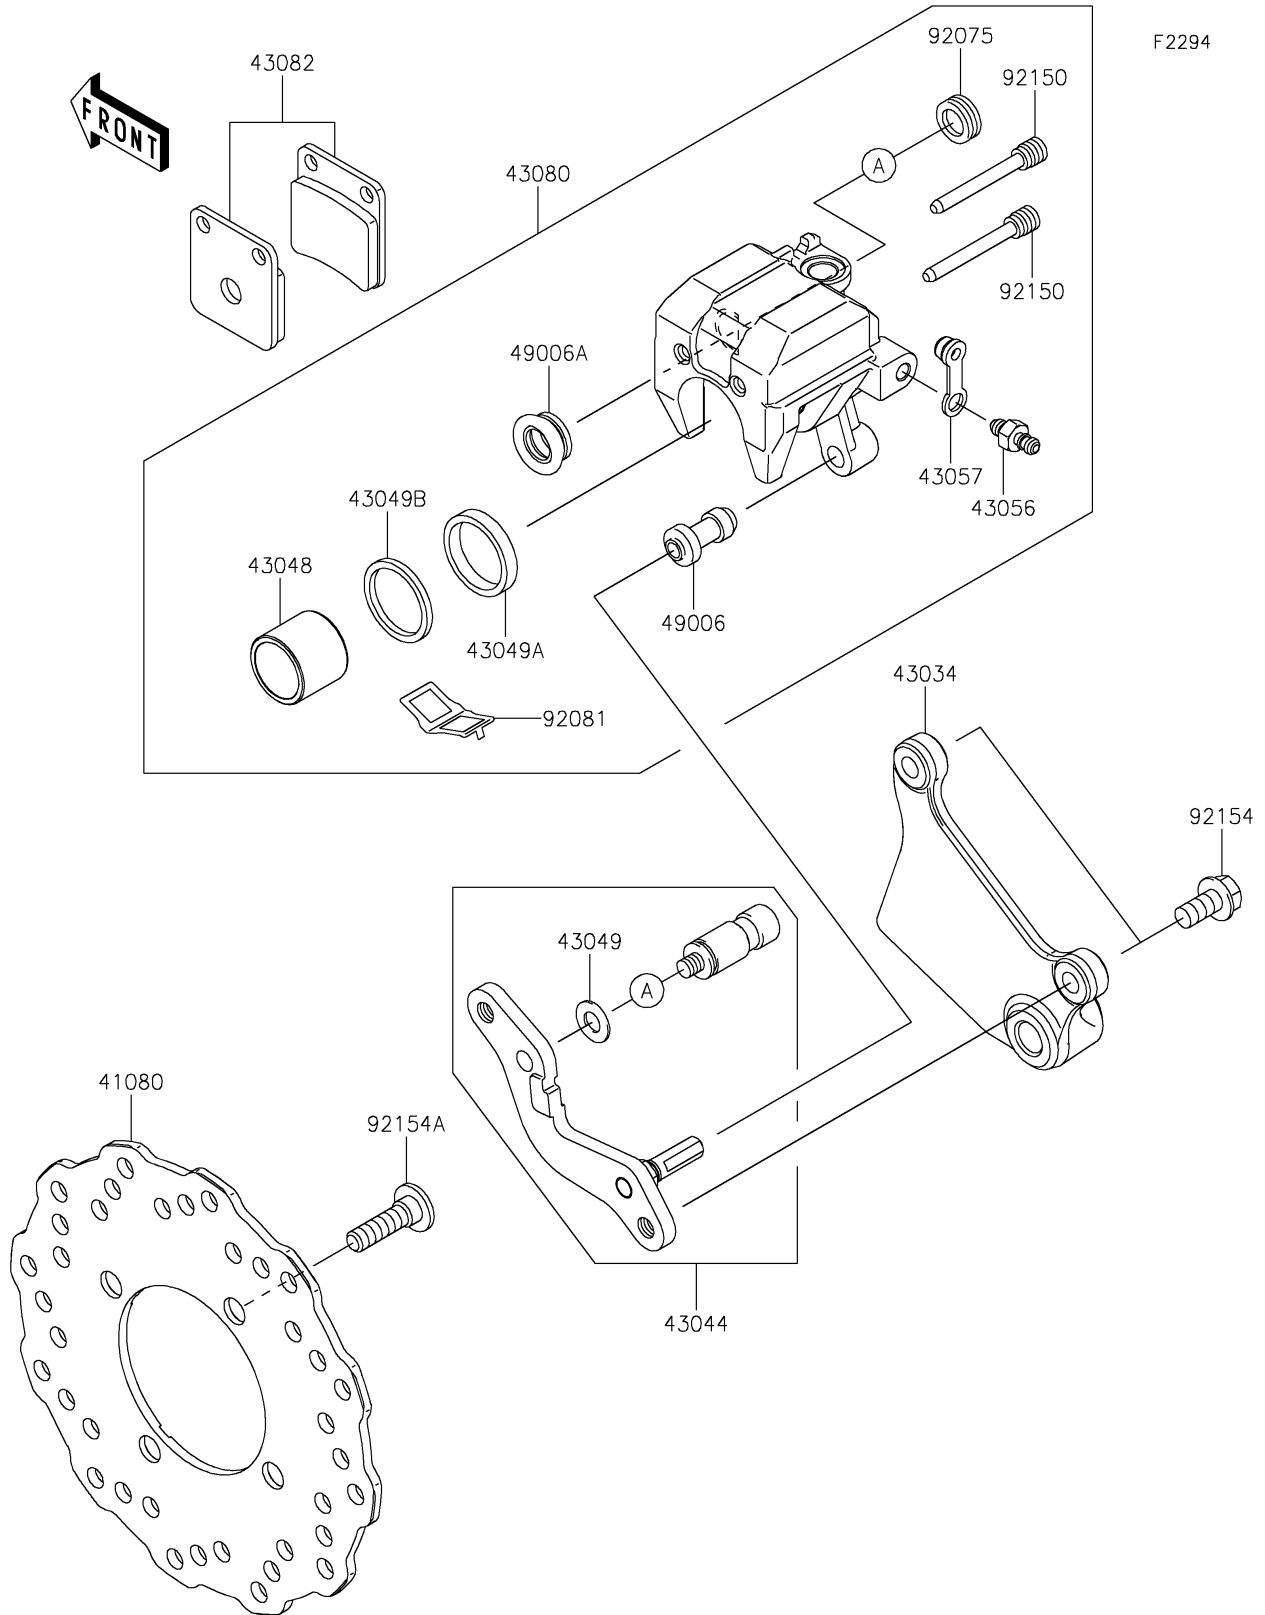

2019 Z125 PRO

PARTS DIAGRAM

Rear Brake

2019 Z125 PRO

PARTS LIST

Rear Brake

ITEM NAME	PART NUMBER	QUANTITY
-----------	-------------	----------
