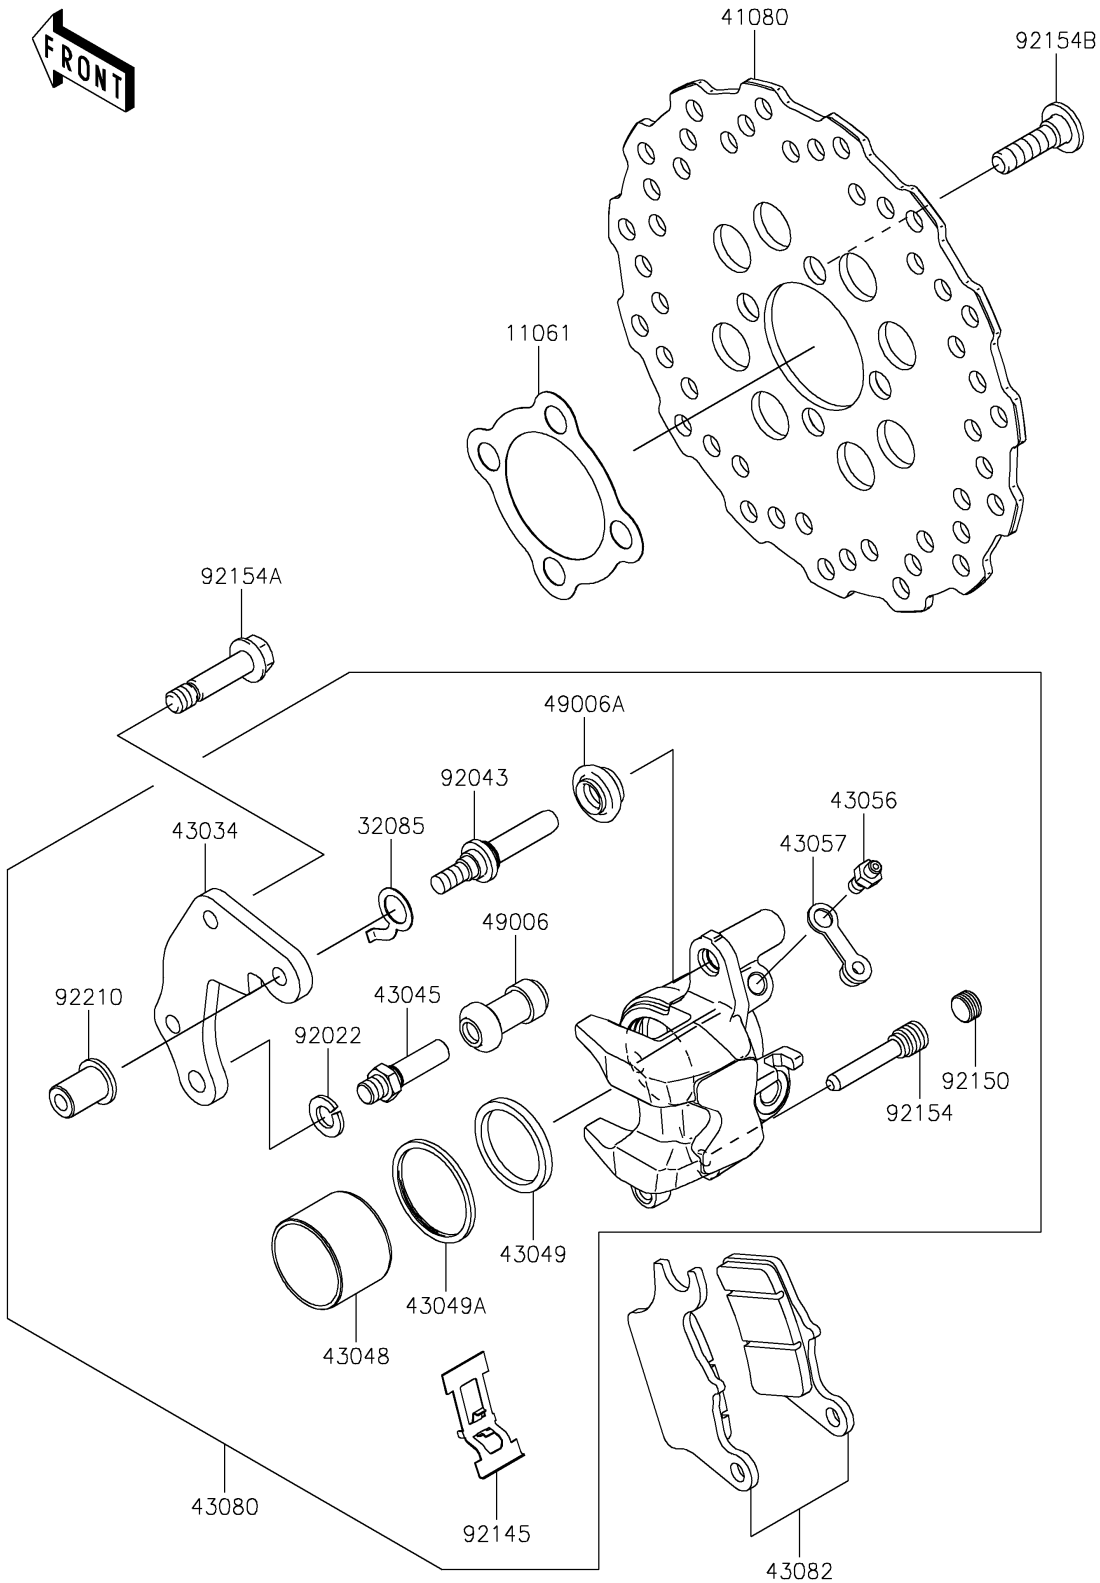

2019 Z125 PRO

PARTS DIAGRAM

Front Brake

F2292

2019 Z125 PRO

PARTS LIST

Front Brake

Kawasaki

Let the Good Times Roll®

ITEM NAME

PART NUMBER

QUANTITY
