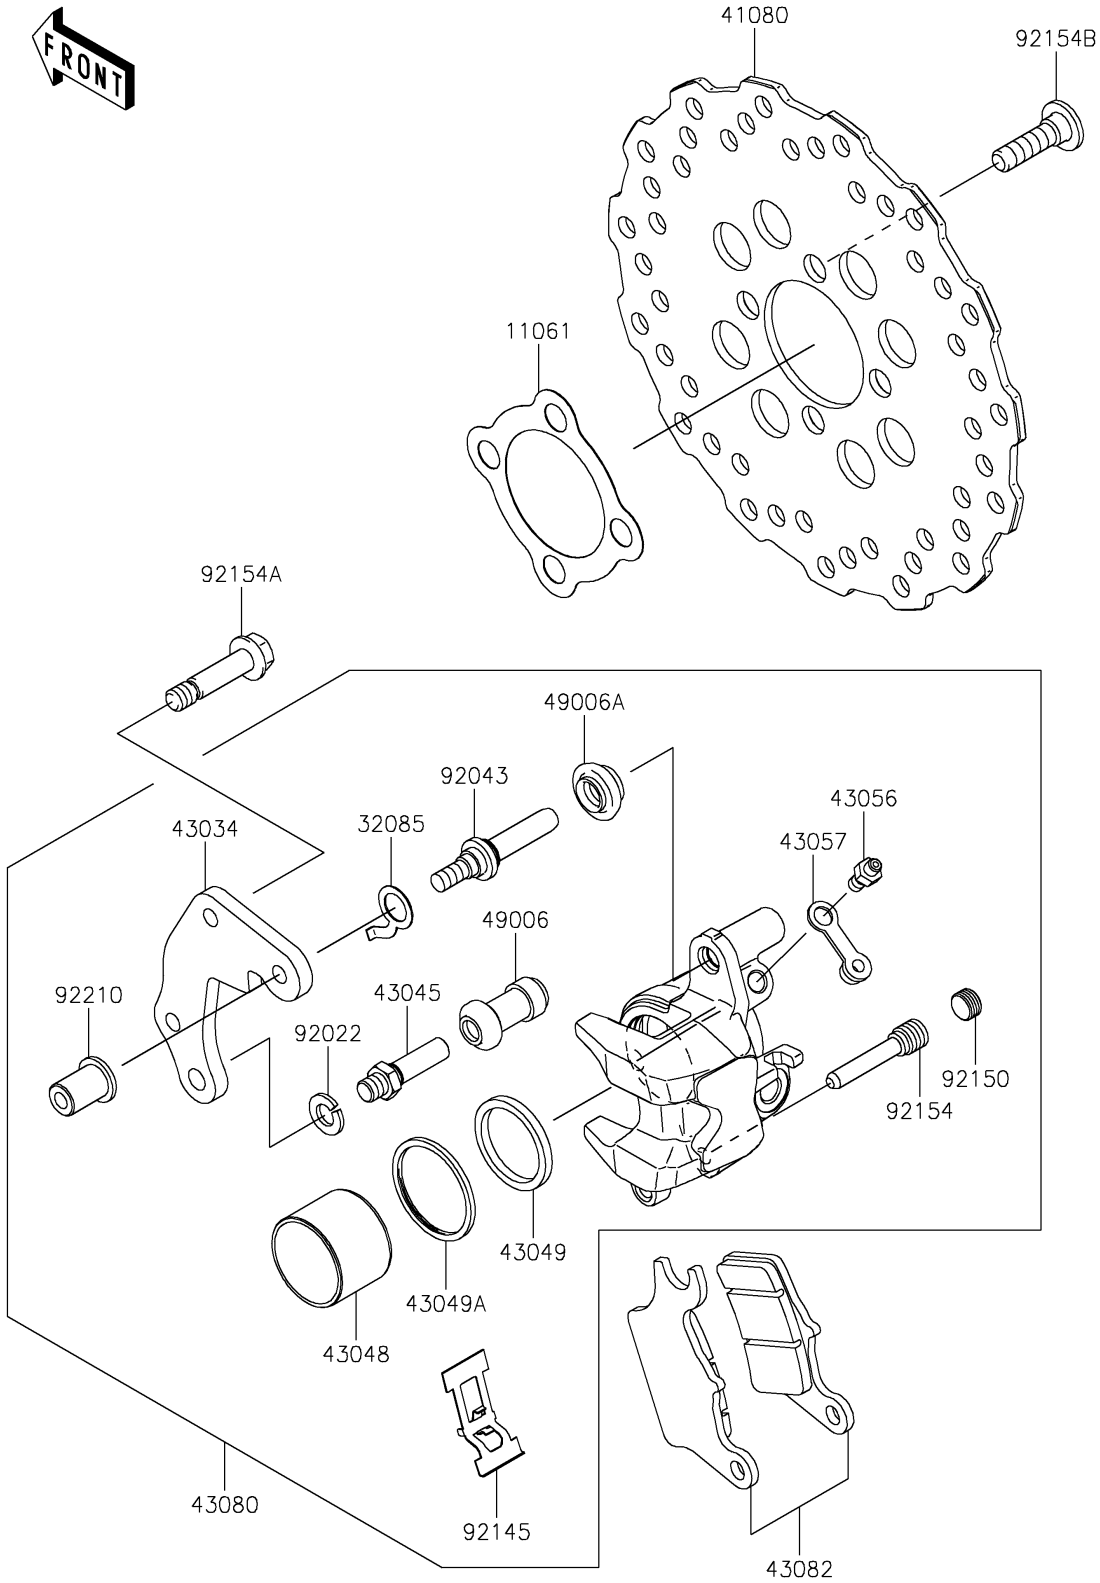

2018 Z125 PRO

PARTS DIAGRAM

Front Brake

F2292

2018 Z125 PRO

PARTS LIST

Front Brake

ITEM NAME

PART NUMBER

QUANTITY
