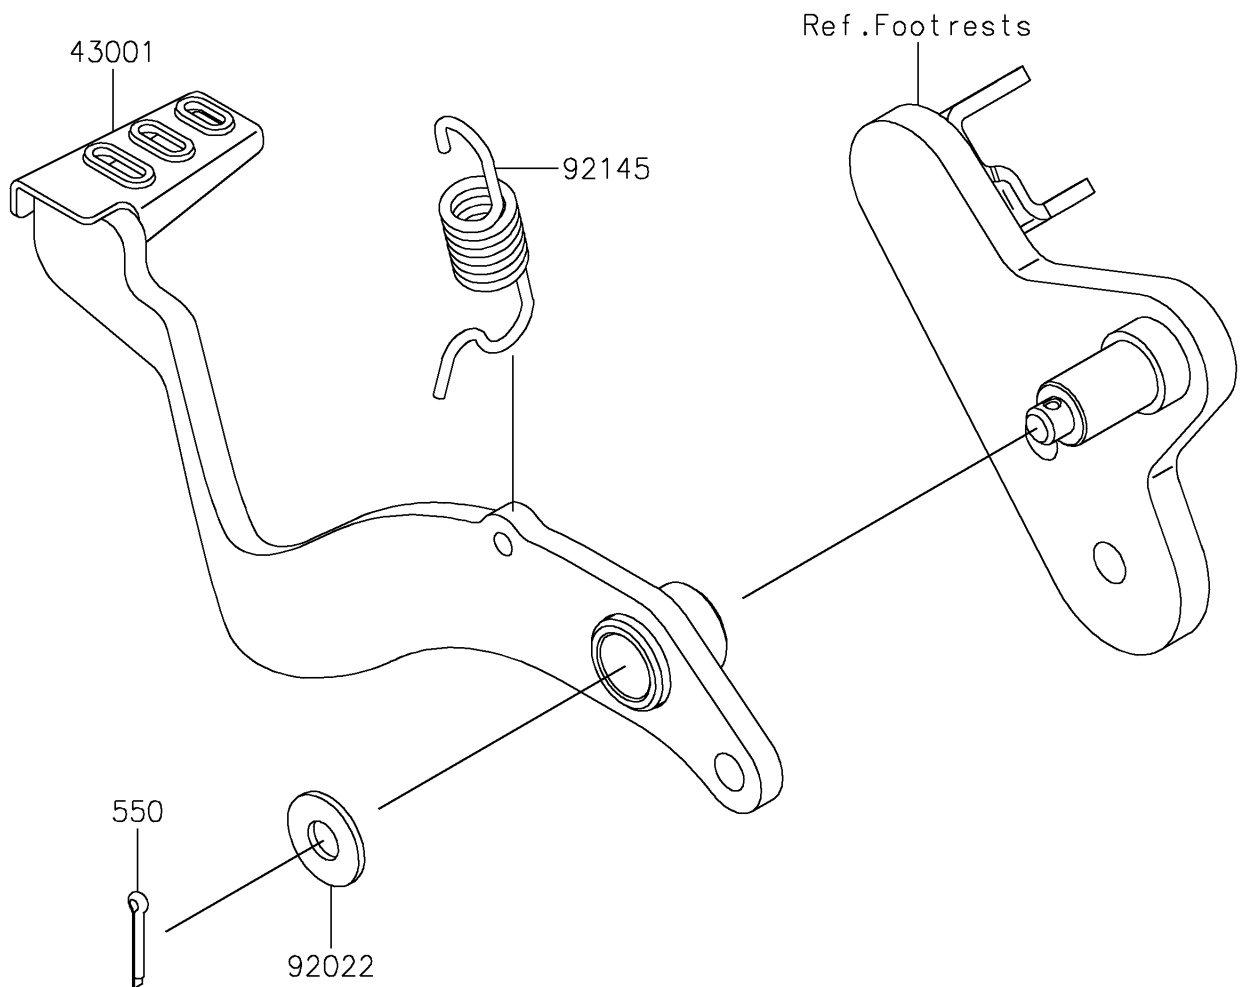

2018 Z125 PRO

PARTS DIAGRAM

Brake Pedal/Torque Link

F2260

2018 Z125 PRO

PARTS LIST

Brake Pedal/Torque Link

Kawasaki

Let the Good Times Roll®

ITEM NAME

PART NUMBER

QUANTITY
