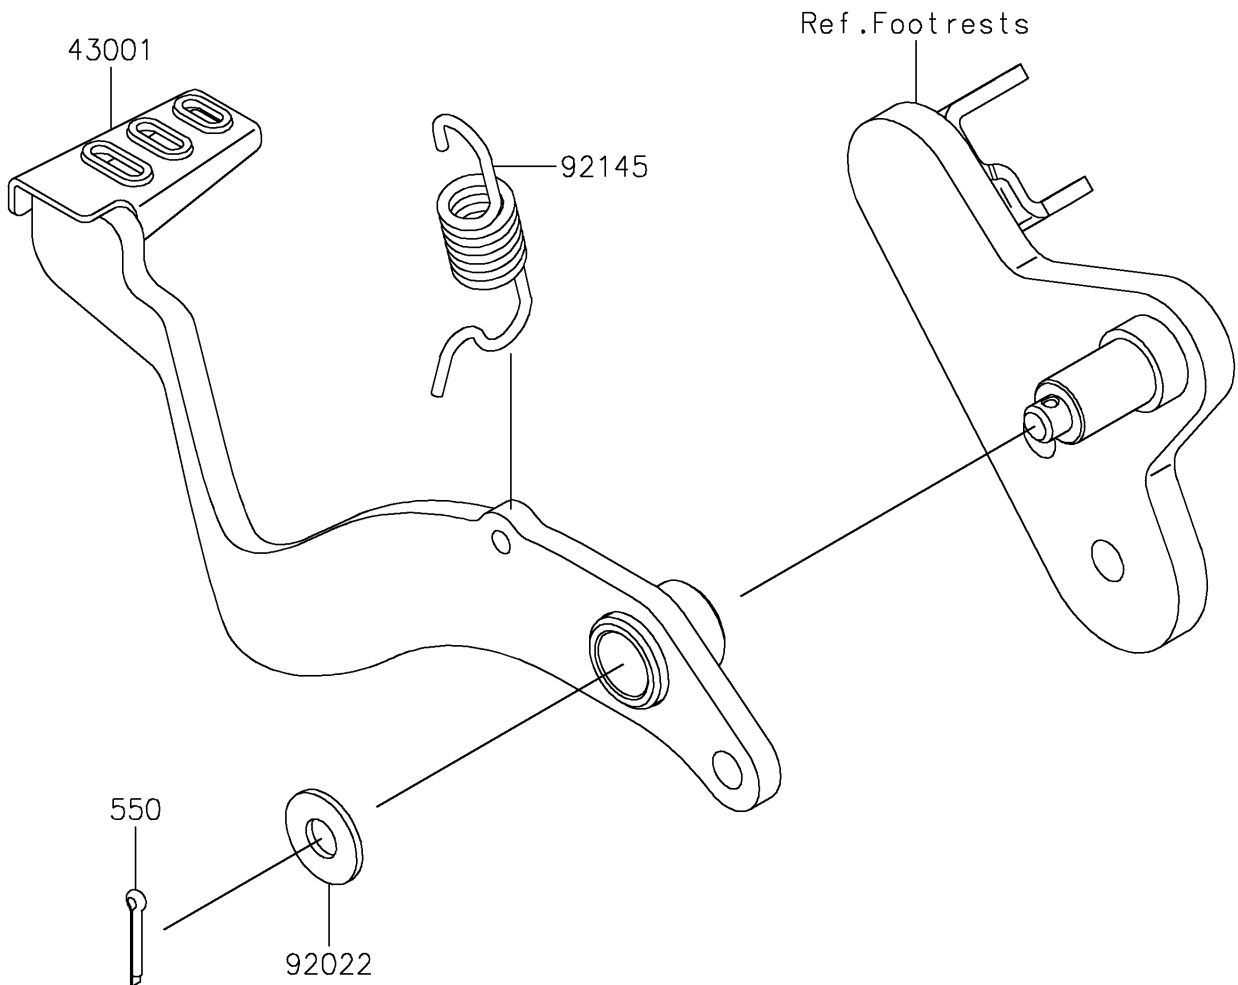

2019 Z125 PRO

PARTS DIAGRAM

Brake Pedal/Torque Link

F2260

2019 Z125 PRO

PARTS LIST

Brake Pedal/Torque Link

ITEM NAME

PART NUMBER

QUANTITY
