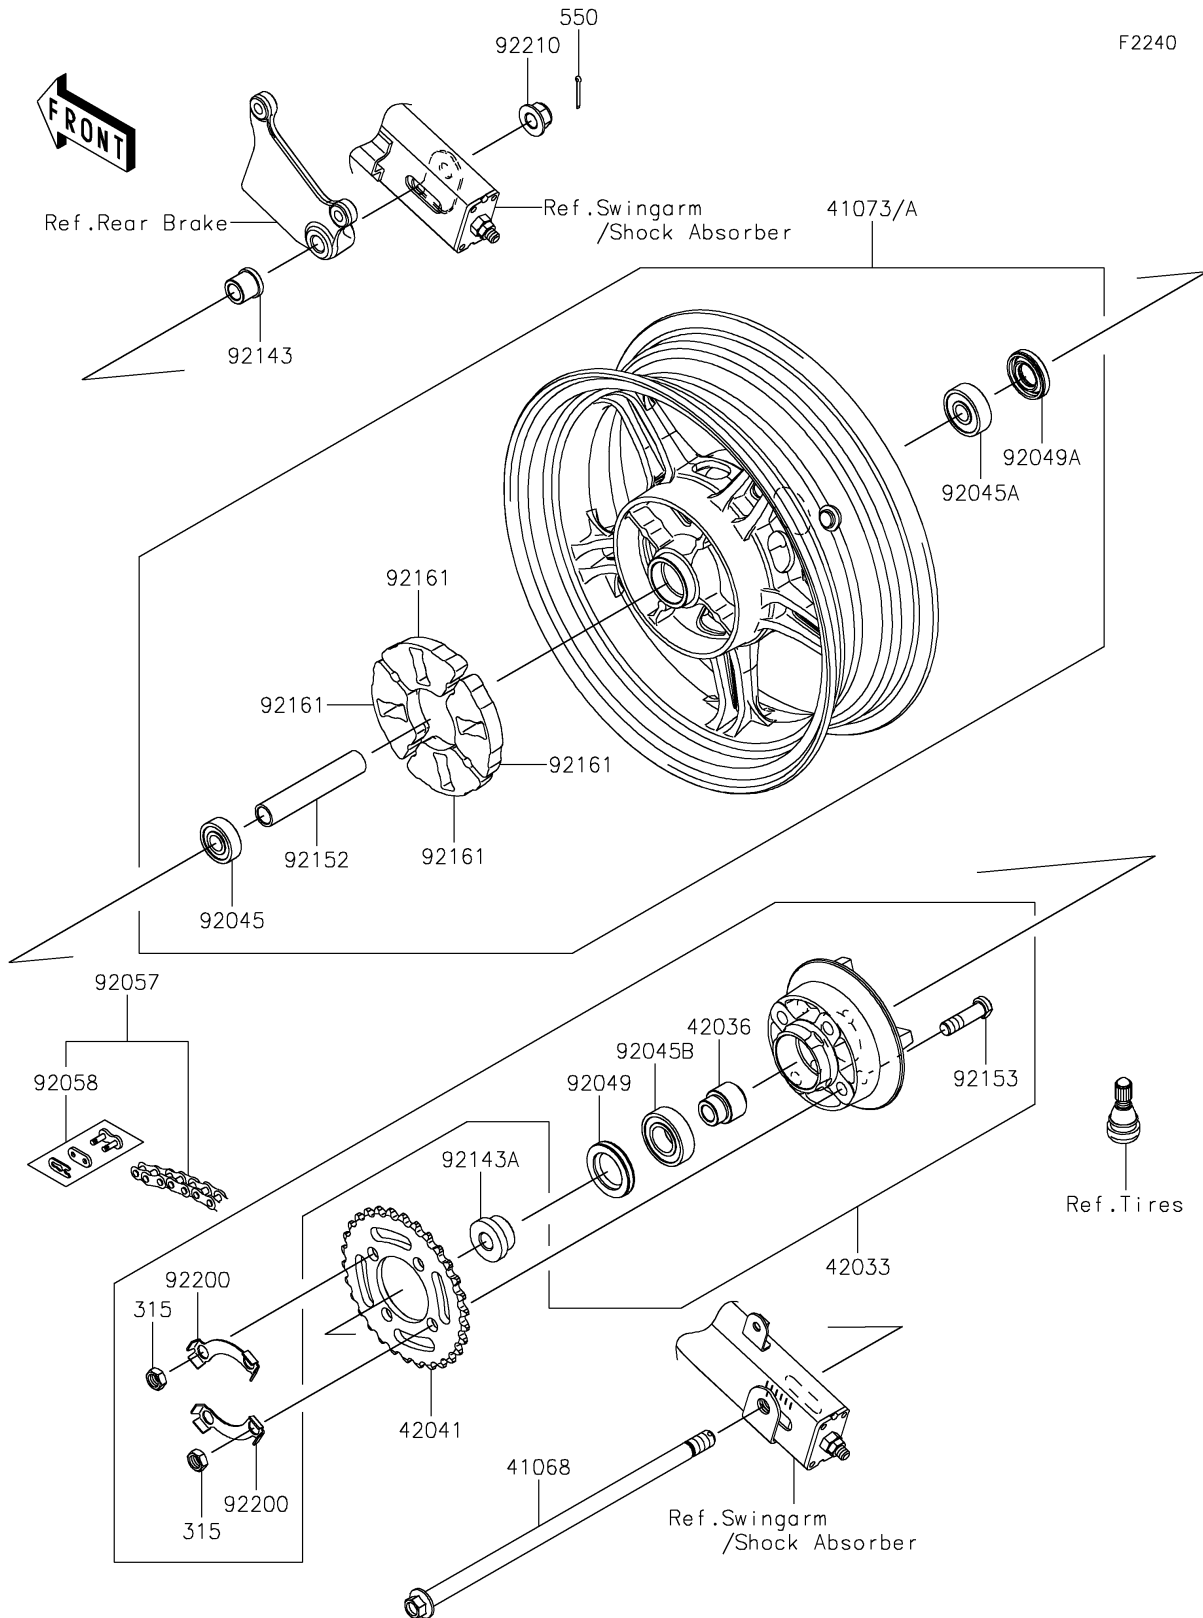

2018 Z125 PRO

PARTS DIAGRAM

Rear Wheel/Chain

2018 Z125 PRO

PARTS LIST

Rear Wheel/Chain

Kawasaki

Let the Good Times Roll®

ITEM NAME

PART NUMBER

QUANTITY
