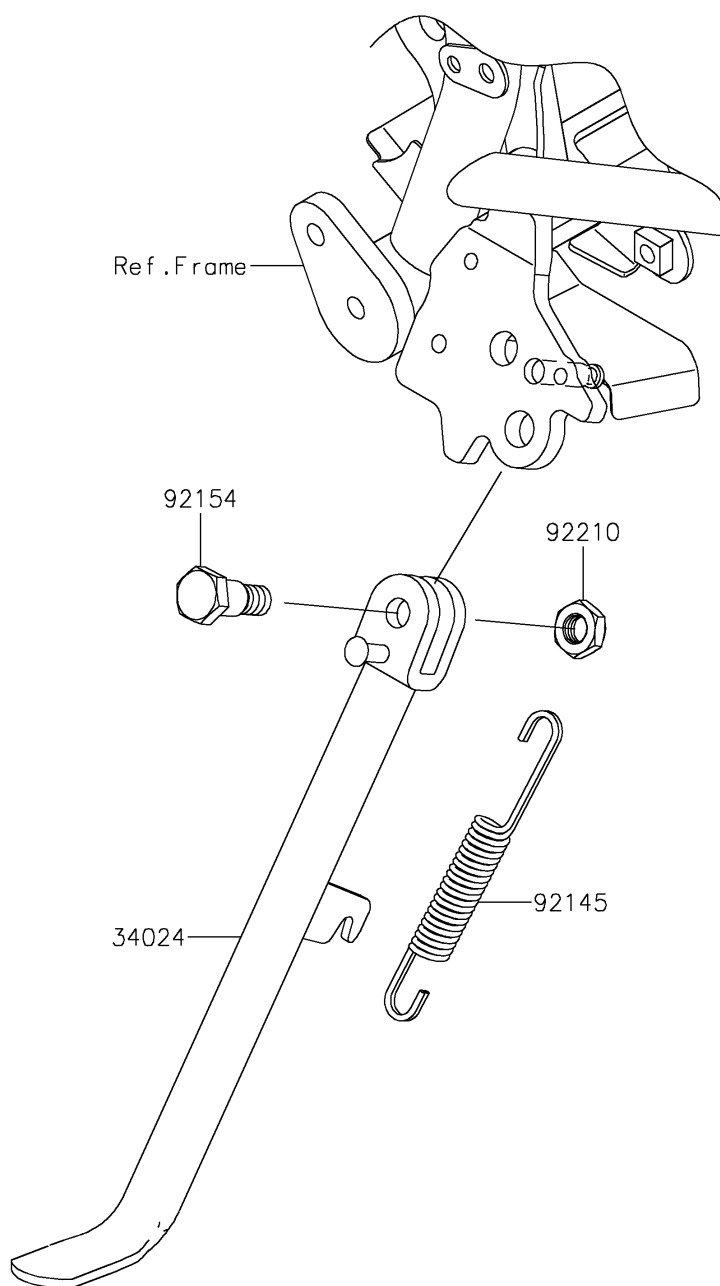

2019 Z125 PRO

PARTS DIAGRAM

Stand(s)

F2190

2019 Z125 PRO

PARTS LIST

Stand(s)

Kawasaki

Let the Good Times Roll®

ITEM NAME

PART NUMBER

QUANTITY
