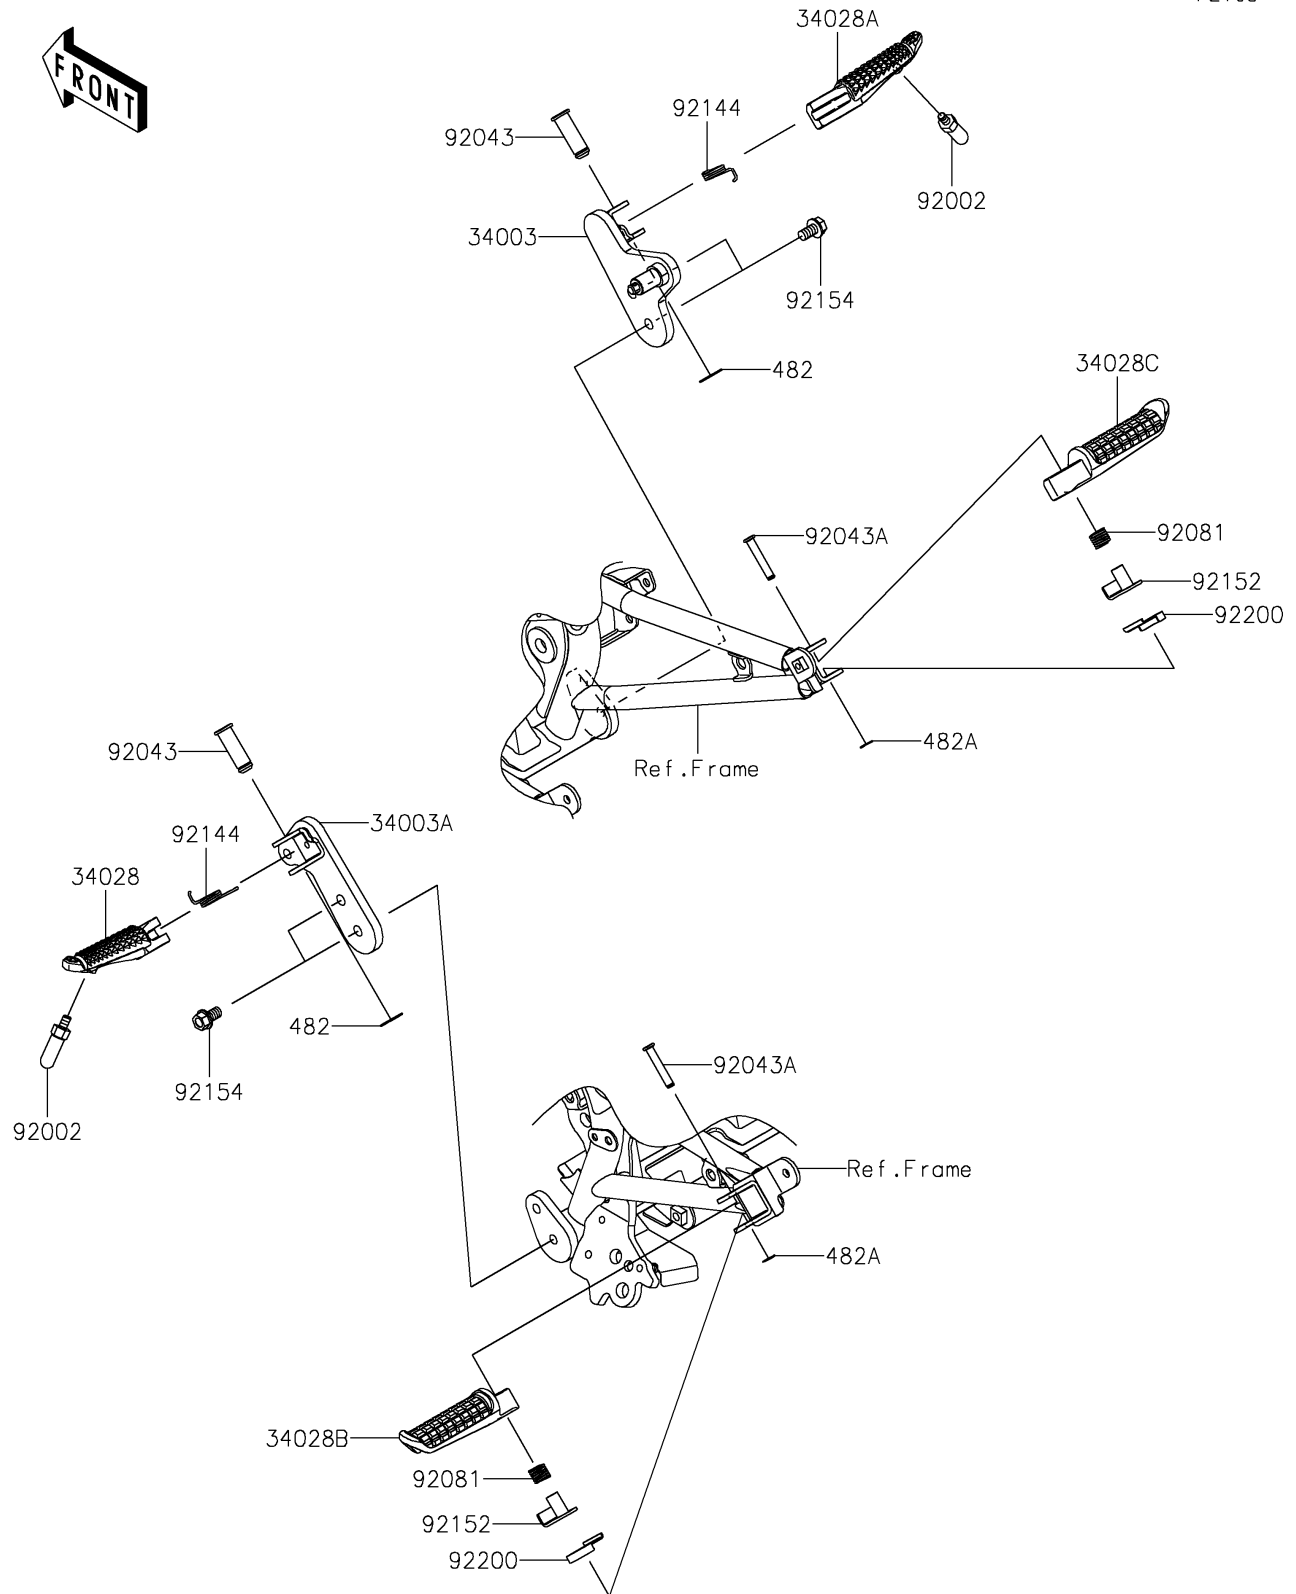

2018 Z125 PRO

PARTS DIAGRAM

Footrests

F2160

2018 Z125 PRO

PARTS LIST

Footrests

ITEM NAME

PART NUMBER

QUANTITY
