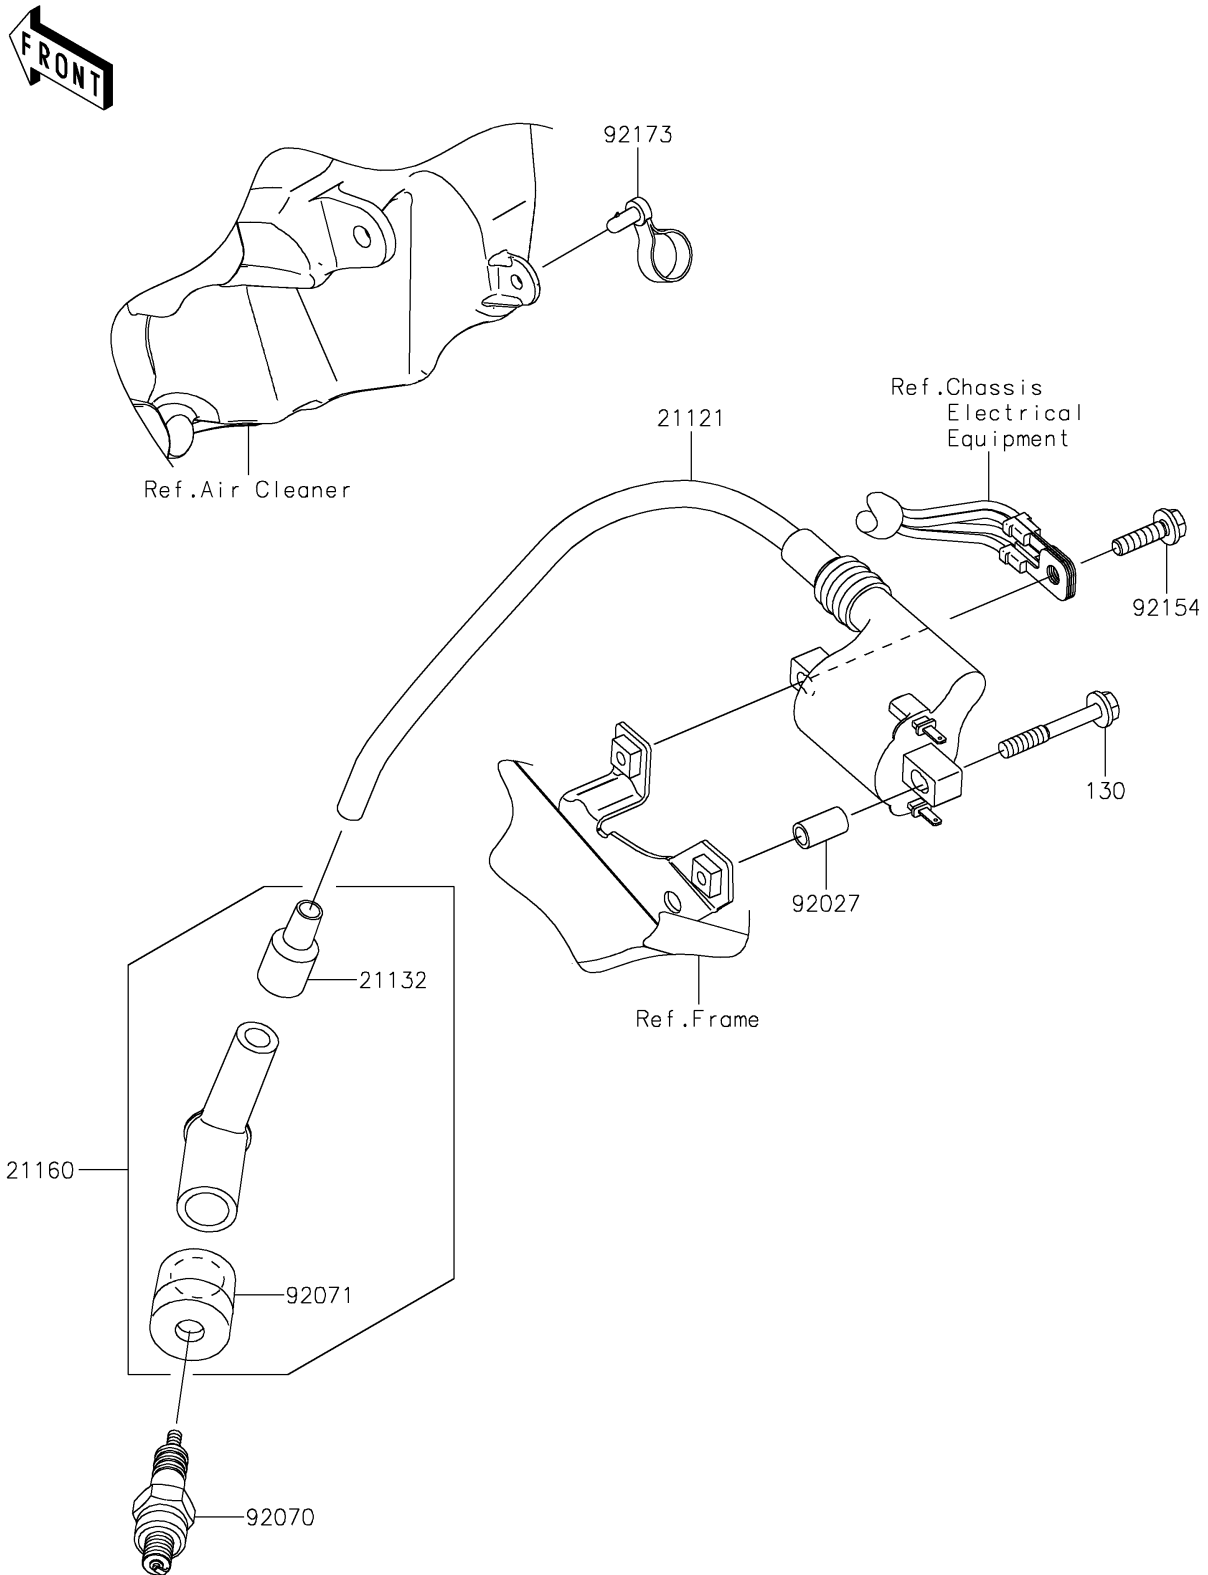

2019 Z125 PRO

PARTS DIAGRAM

Ignition System

E1830

2019 Z125 PRO

PARTS LIST

Ignition System

Kawasaki

Let the Good Times Roll®

ITEM NAME

PART NUMBER

QUANTITY
