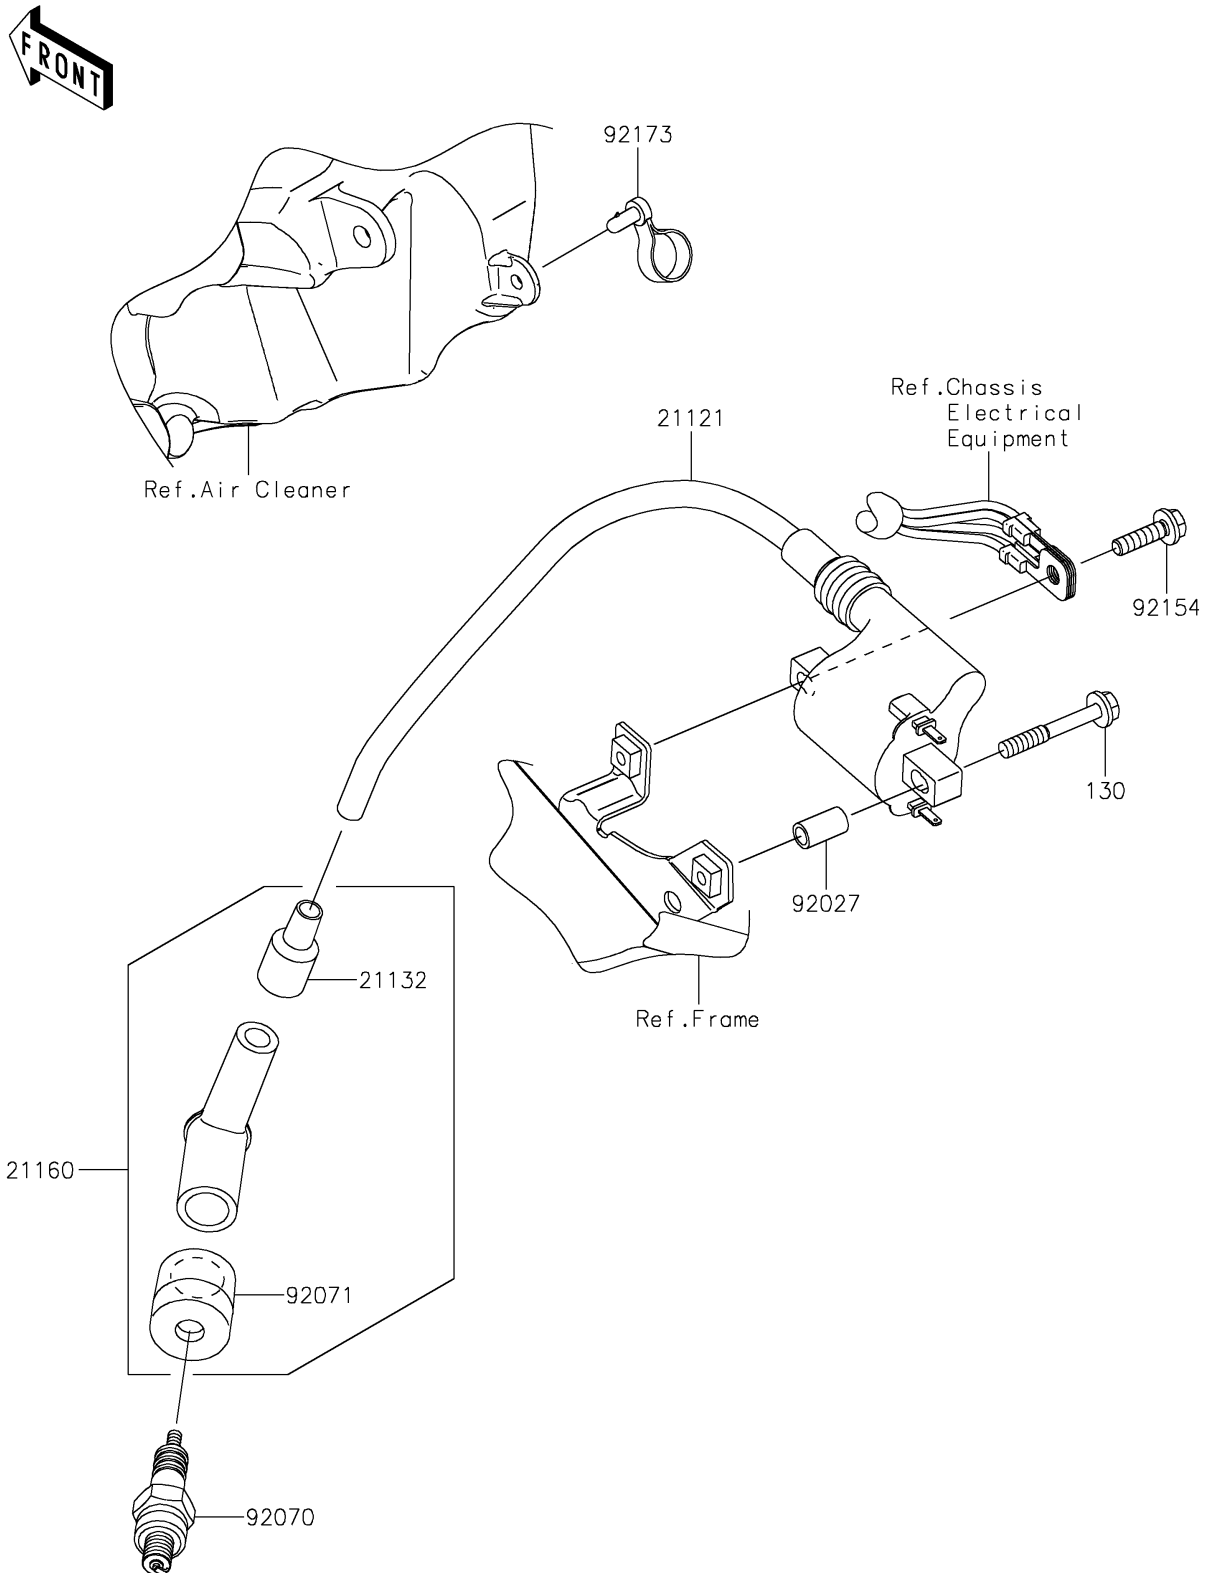

2018 Z125 PRO

PARTS DIAGRAM

Ignition System

E1830

2018 Z125 PRO

PARTS LIST

Ignition System

Kawasaki

Let the Good Times Roll®

ITEM NAME

PART NUMBER

QUANTITY
