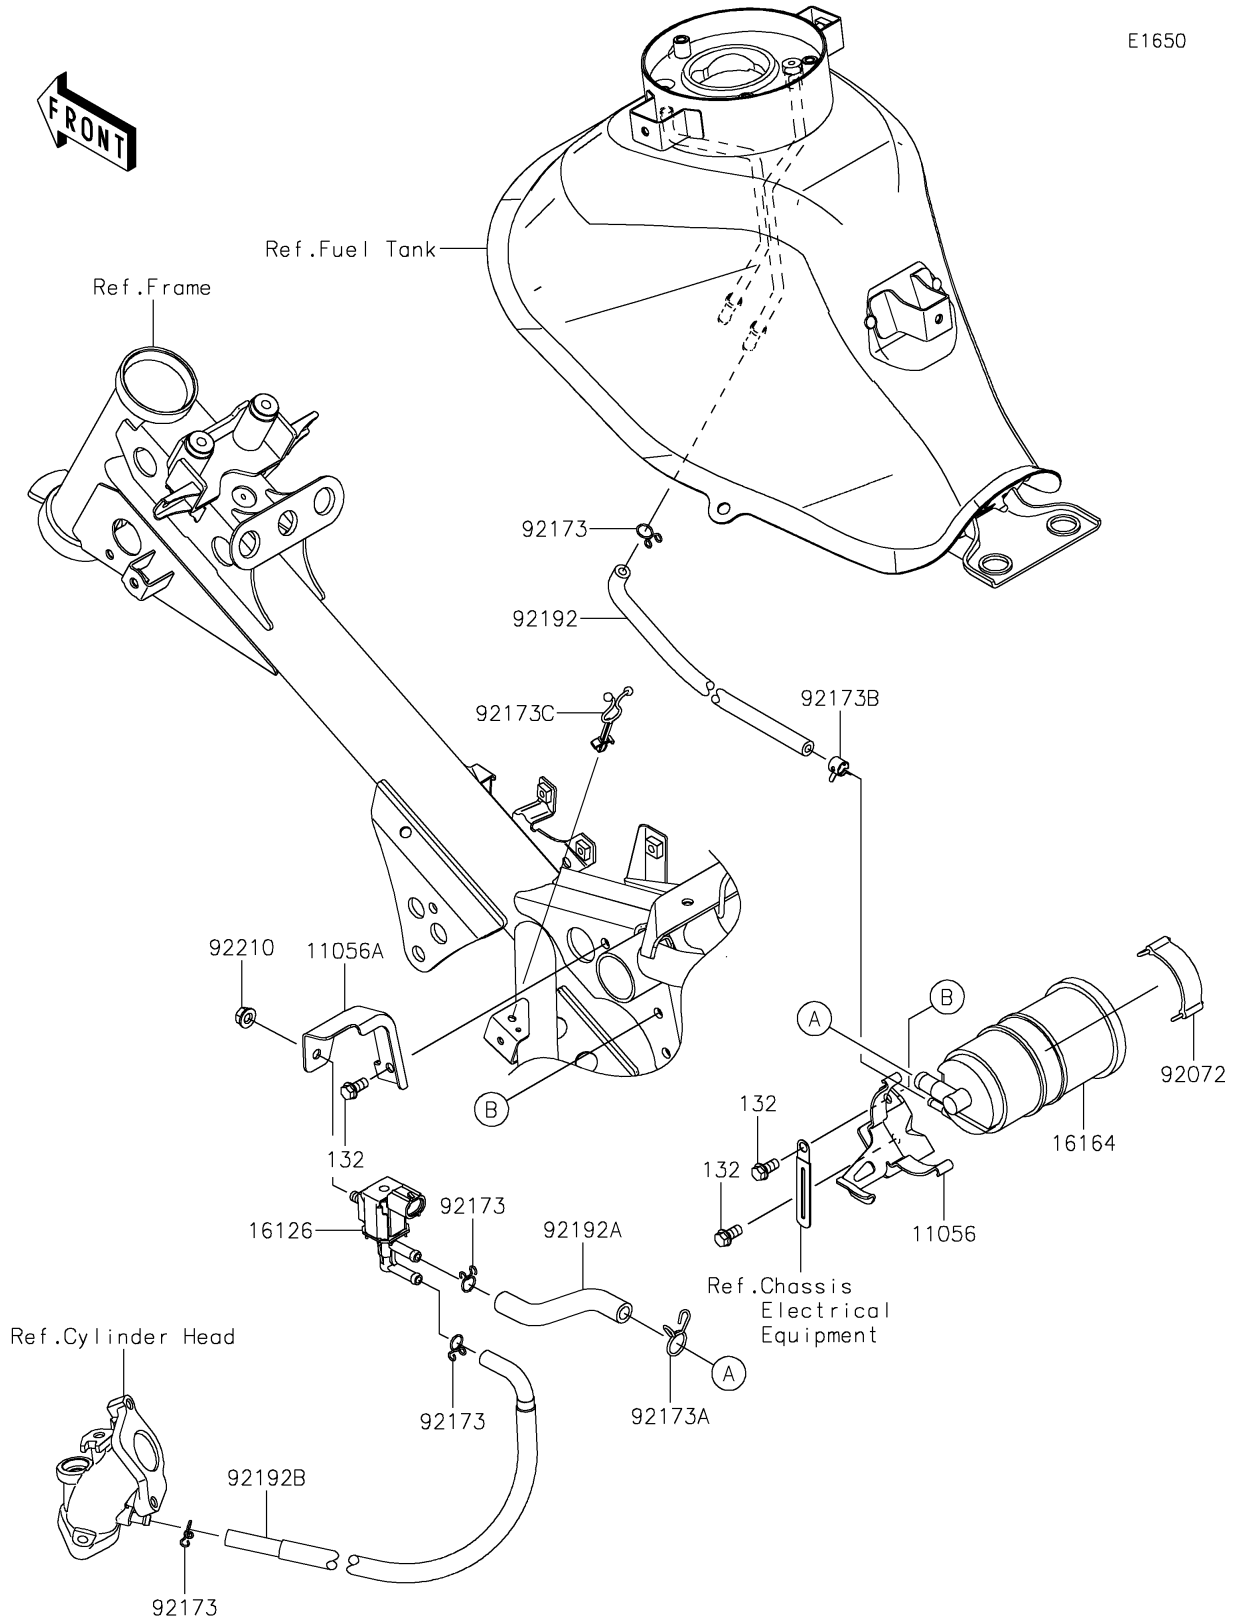

2019 Z125 PRO

PARTS DIAGRAM

Fuel Evaporative System(CA)

E1650

2019 Z125 PRO

PARTS LIST

Fuel Evaporative System(CA)

ITEM NAME

PART NUMBER

QUANTITY
