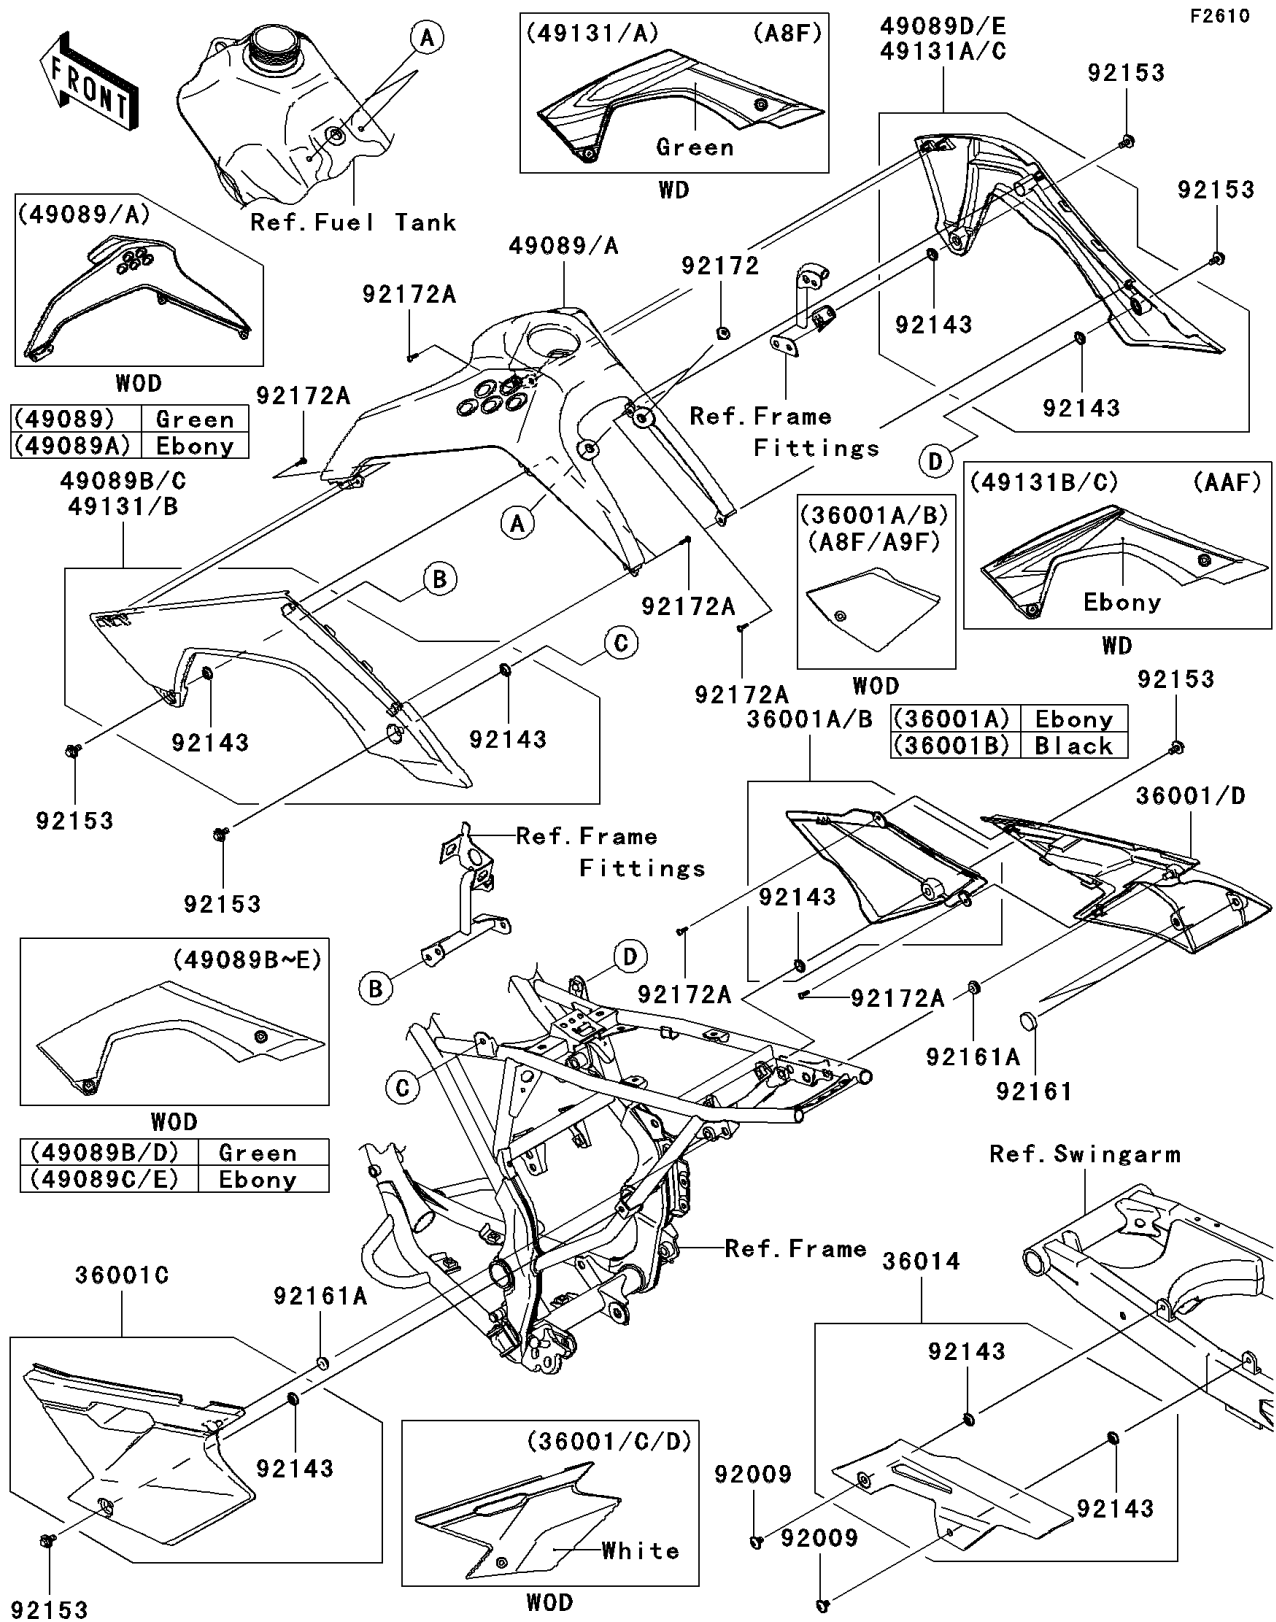

2011 KLX[®]140

PARTS DIAGRAM

Side Covers/Chain Cover

2011 KLX[®]140

PARTS LIST

Side Covers/Chain Cover

ITEM NAME

PART NUMBER

QUANTITY
