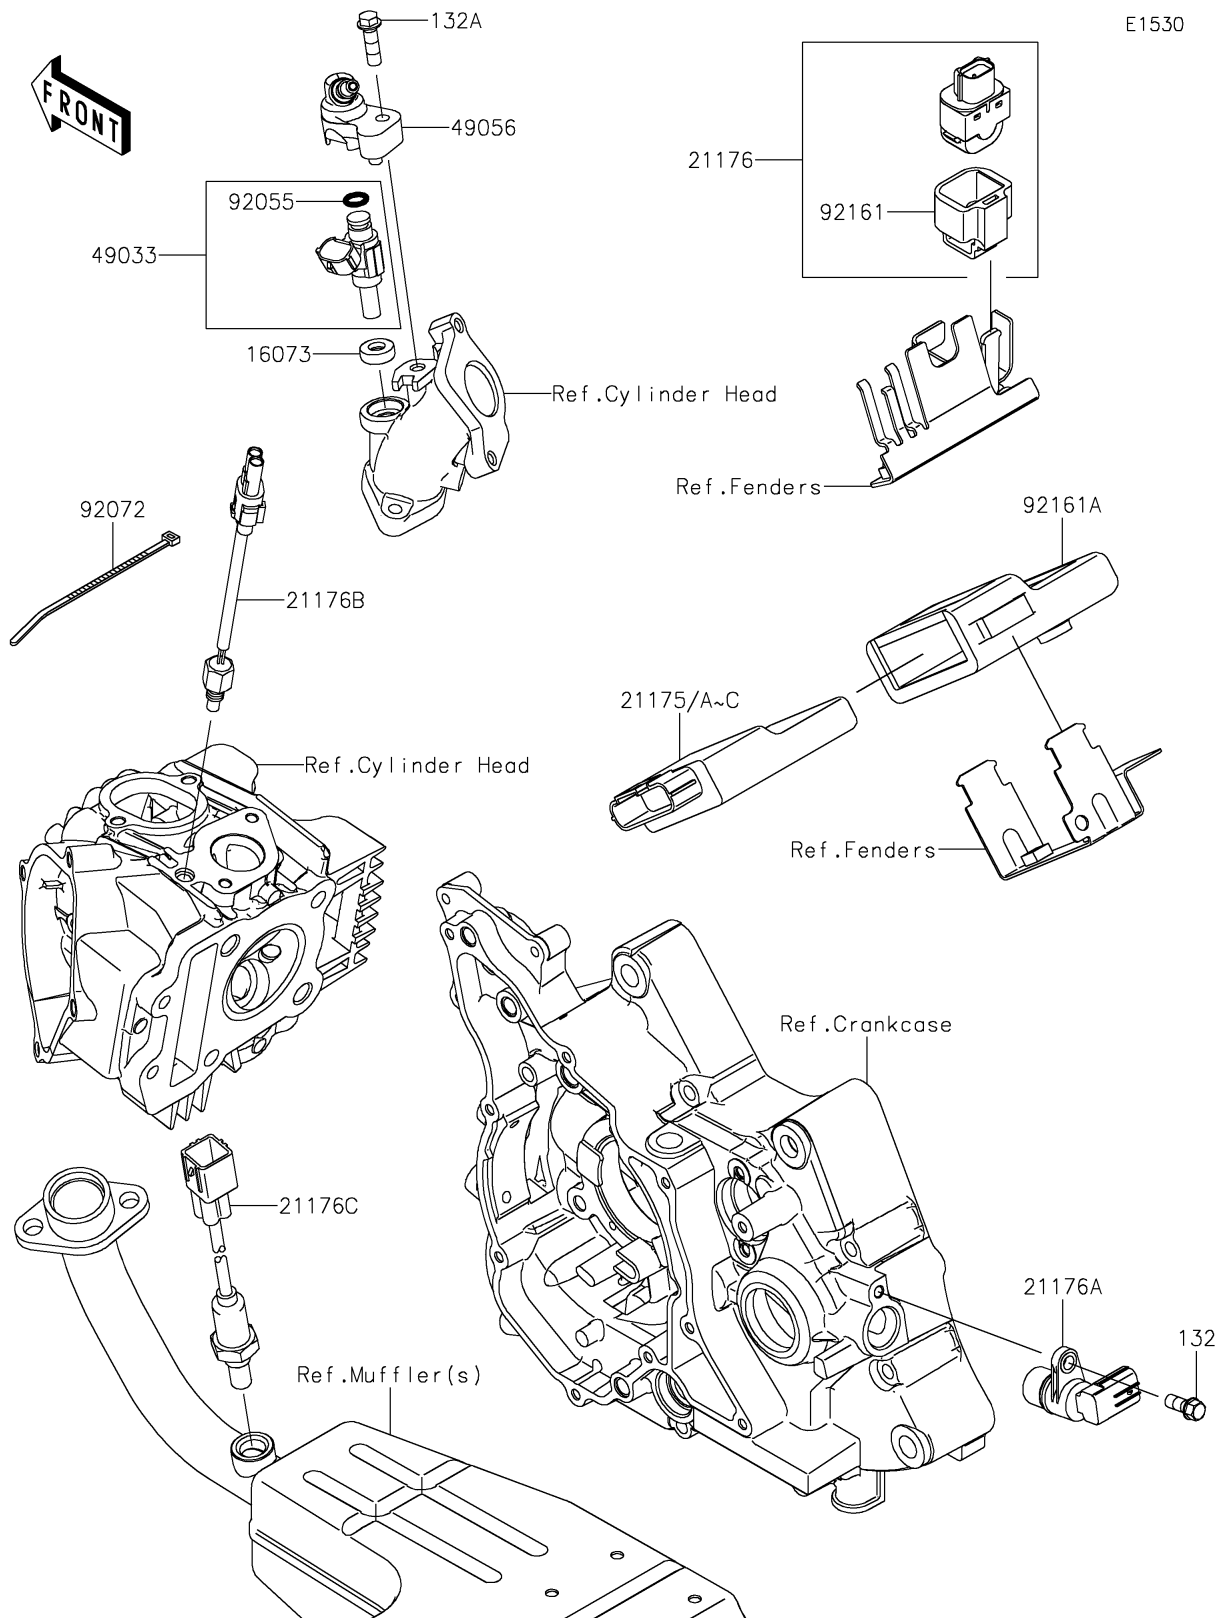

2018 Z125 PRO

PARTS DIAGRAM

Fuel Injection

2018 Z125 PRO

PARTS LIST

Fuel Injection

ITEM NAME

PART NUMBER

QUANTITY
