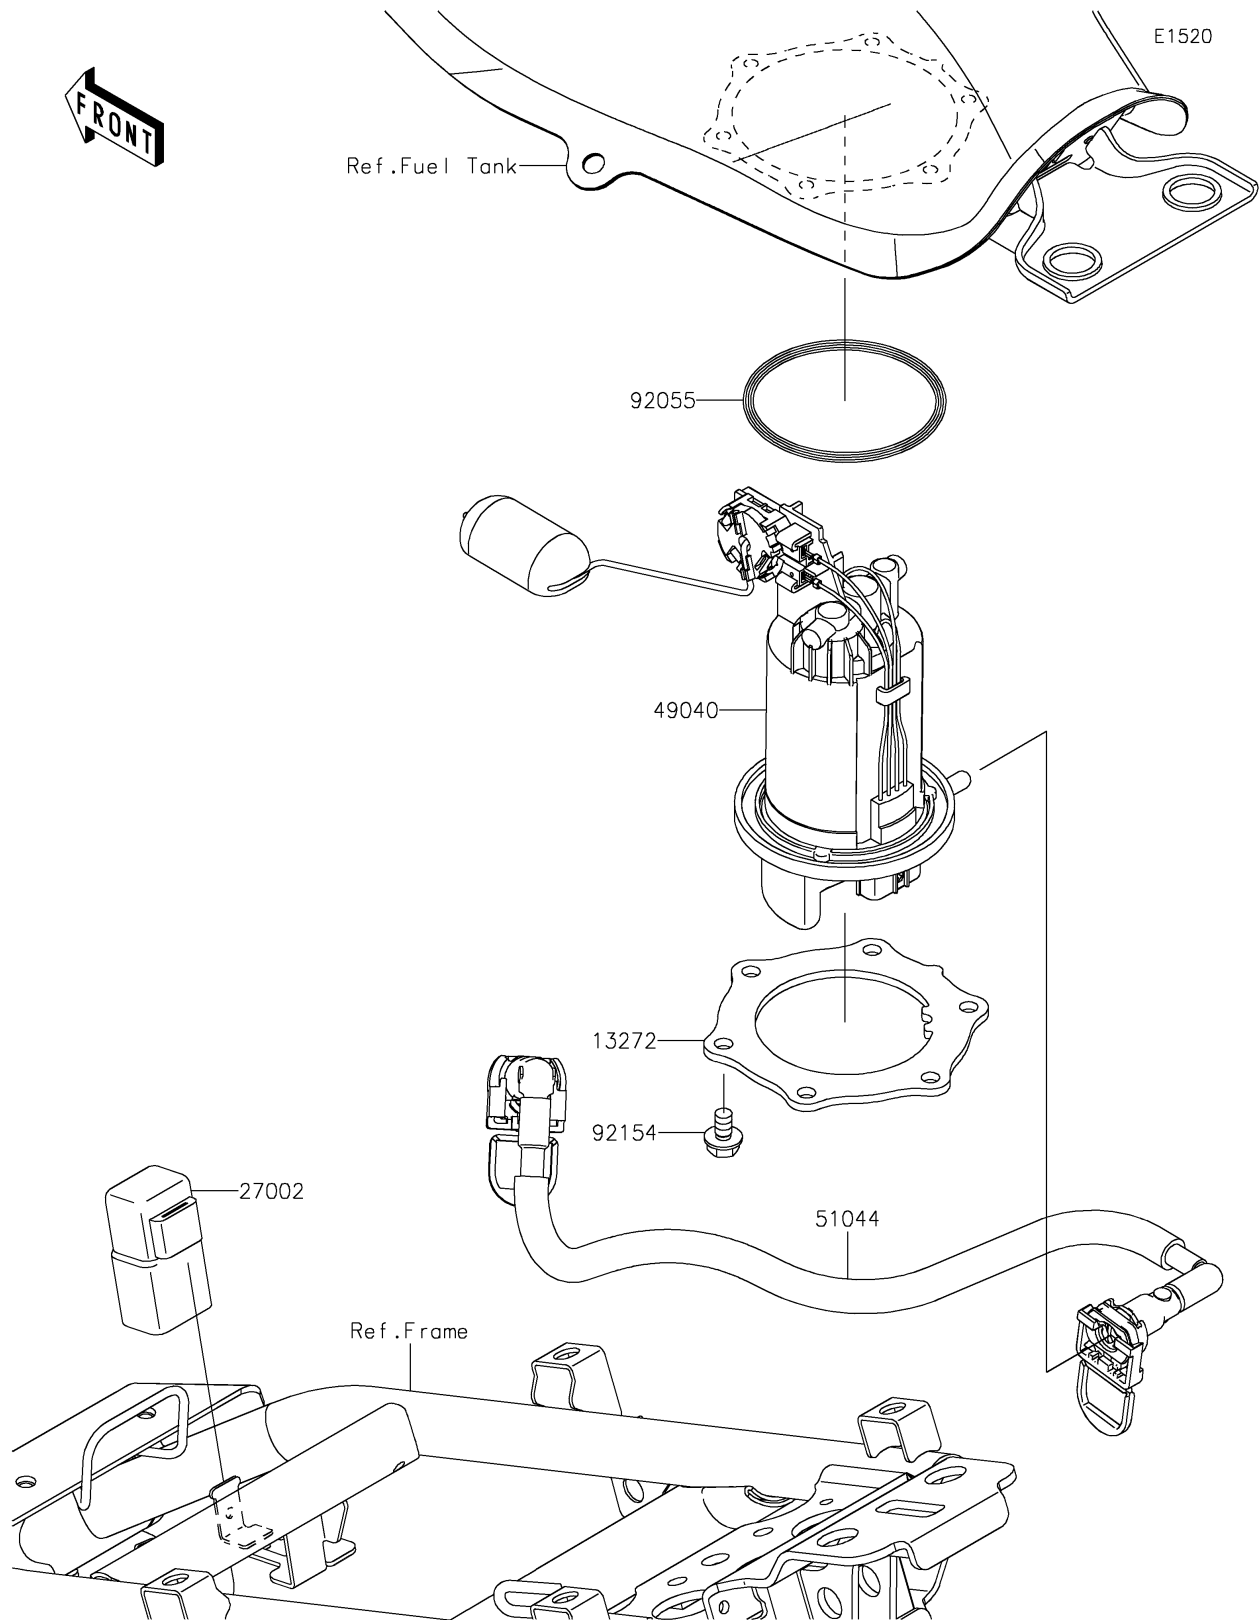

2018 Z125 PRO

PARTS DIAGRAM

Fuel Pump

2018 Z125 PRO

PARTS LIST

Fuel Pump

ITEM NAME

PART NUMBER

QUANTITY
