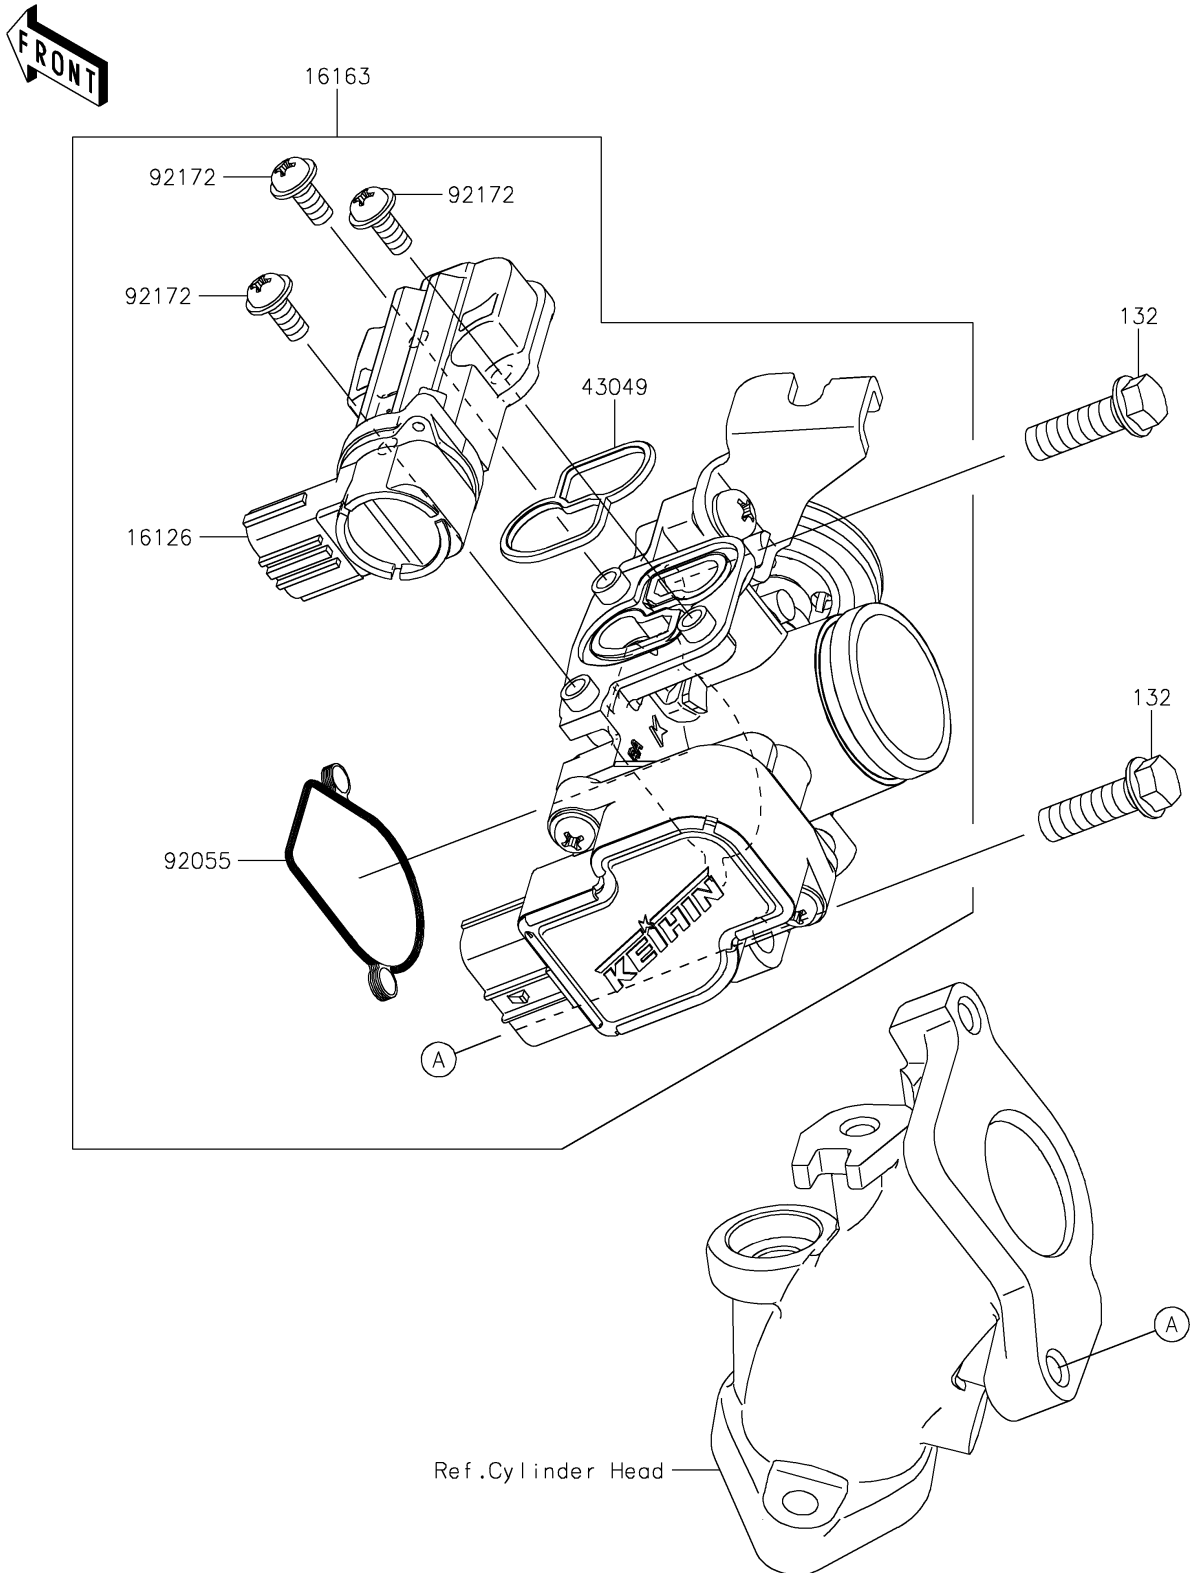

2018 Z125 PRO

PARTS DIAGRAM

Throttle

E1510

2018 Z125 PRO

PARTS LIST

Throttle

Kawasaki

Let the Good Times Roll®

ITEM NAME

PART NUMBER

QUANTITY
